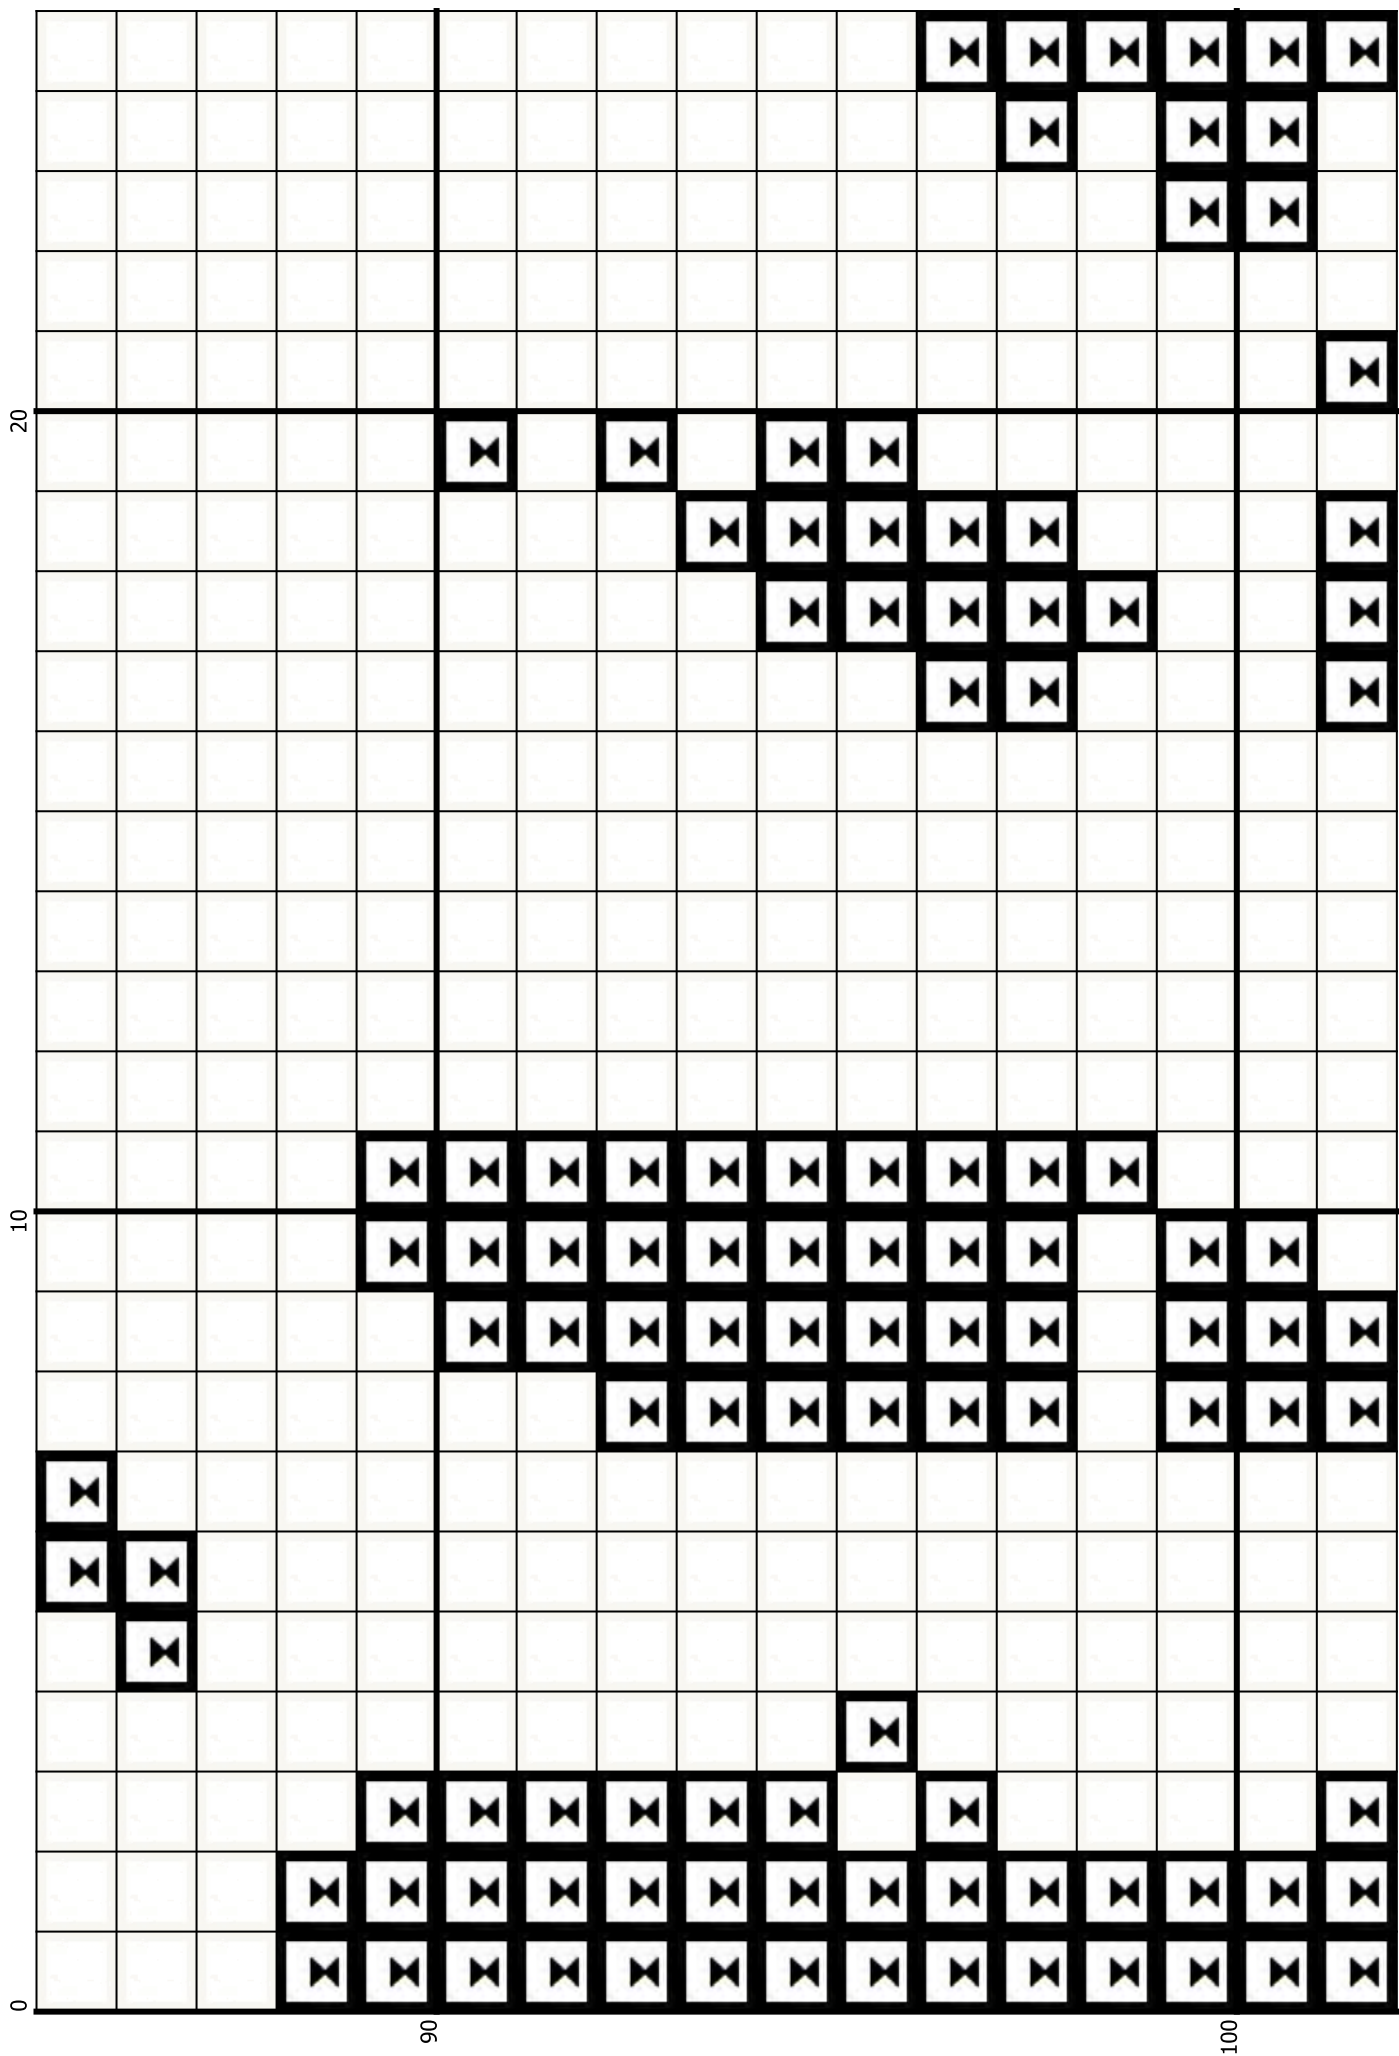

1	13	25	37	49
2	14	26	38	50
3	15	27	39	51
4	16	28	40	52
5	17	29	41	53
6	18	30	42	54
7	19	31	43	55
8	20	32	44	56
9	21	33	45	57
10	22	34	46	58
11	23	35	47	59
12	24	36	48	60

The pattern uses 2 colors and is 125 squares wide by 188 squares high.

All codes are for DMC floss.

	Count	Code	Name
	5542	310	Black
	17958	3865	Winter White

20

10

0

10

20

10

20

10

0

90

100

20

10

0