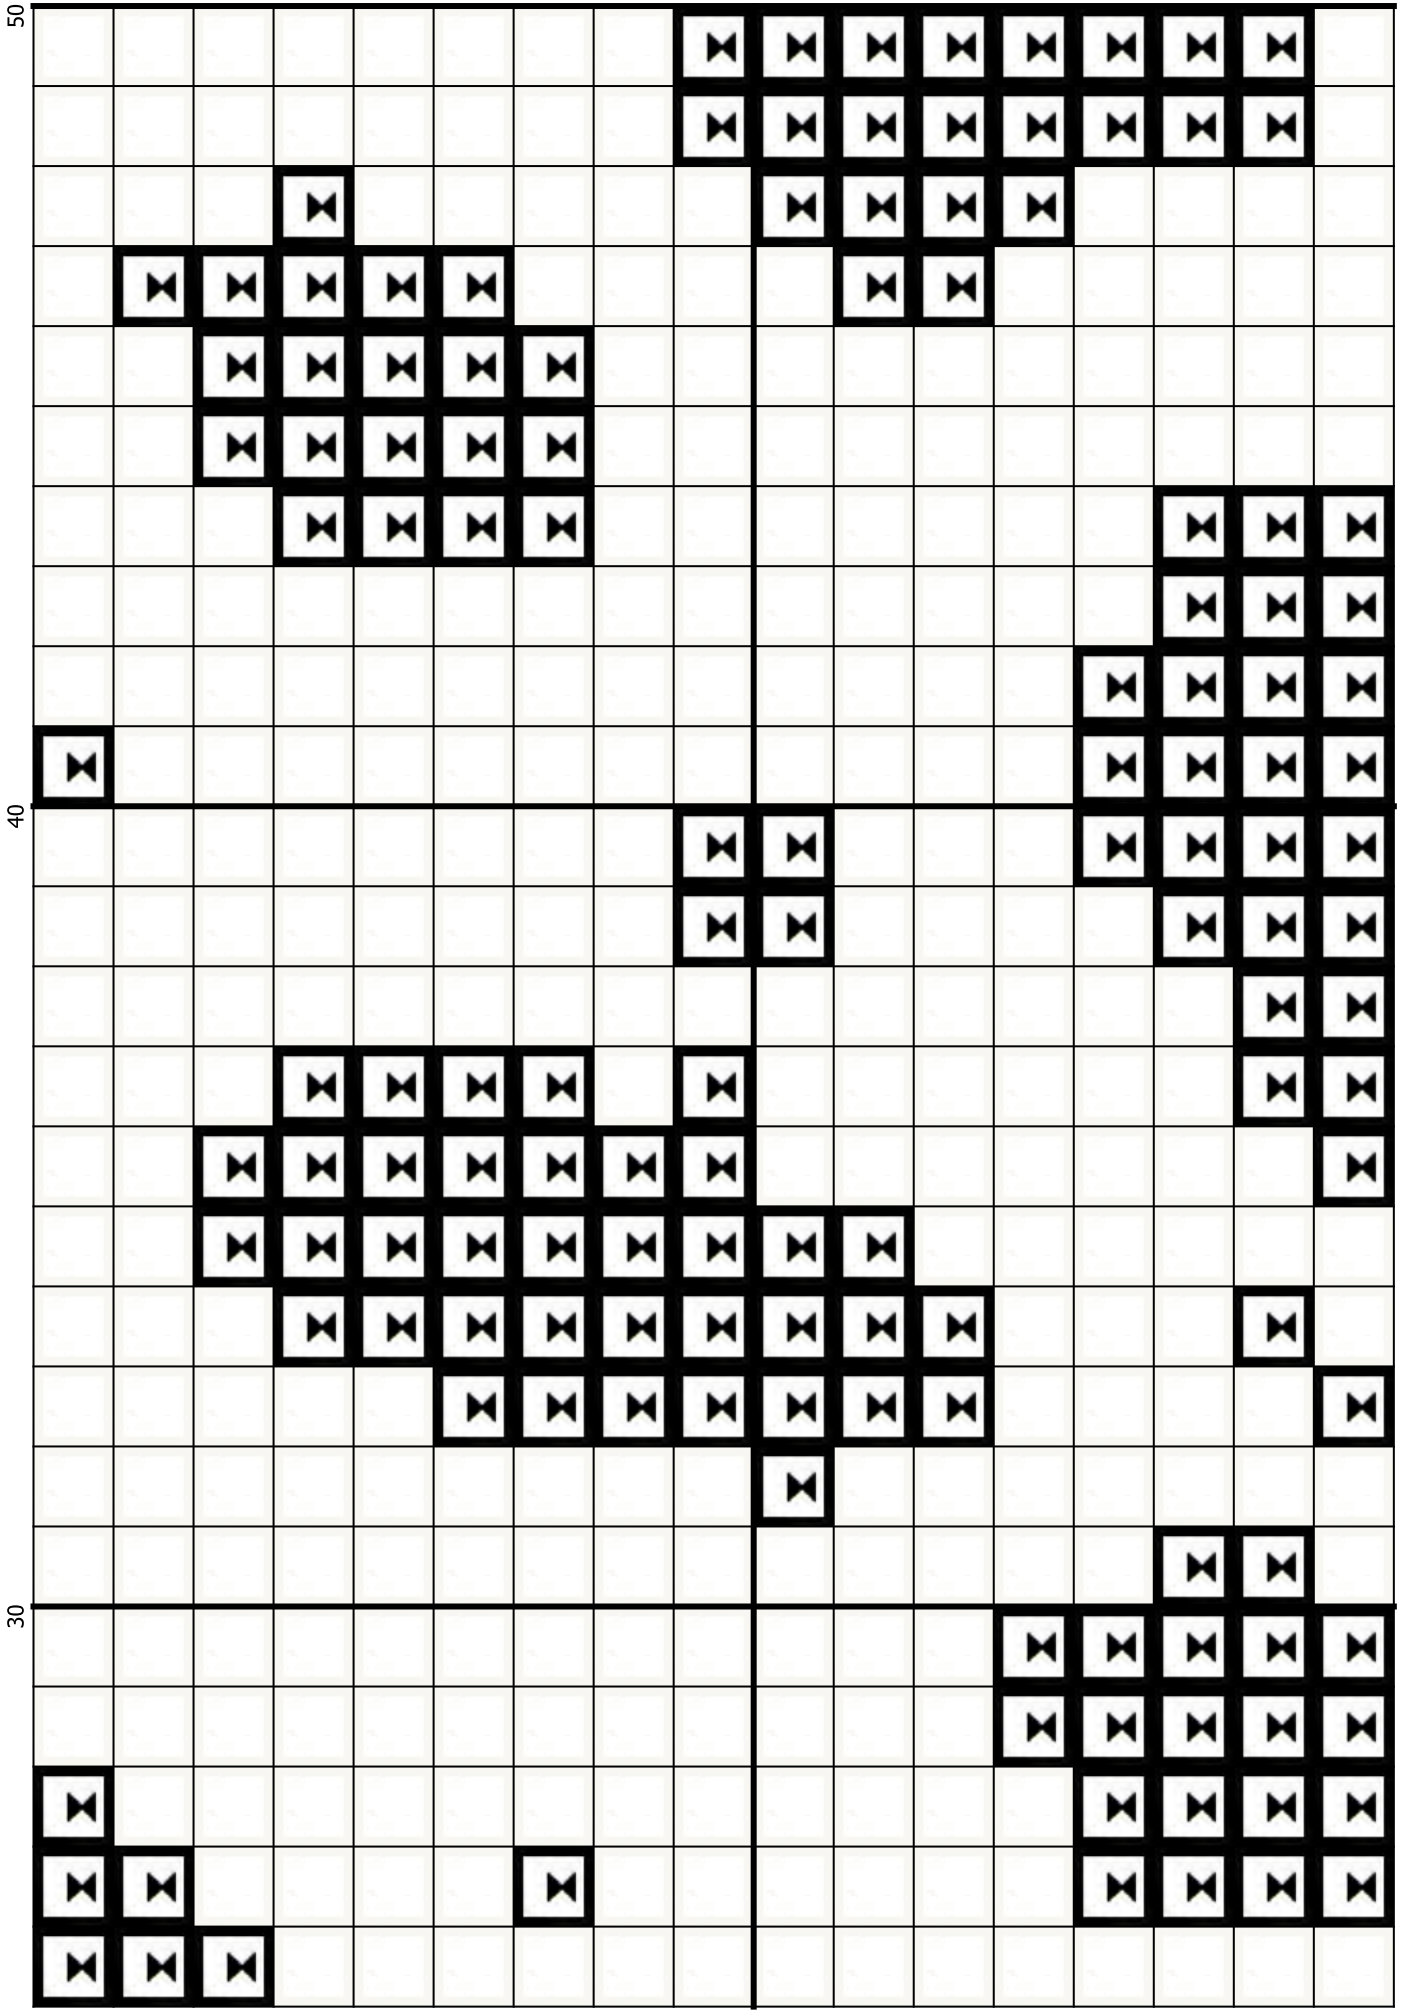

1	13	25	37	49
2	14	26	38	50
3	15	27	39	51
4	16	28	40	52
5	17	29	41	53
6	18	30	42	54
7	19	31	43	55
8	20	32	44	56
9	21	33	45	57
10	22	34	46	58
11	23	35	47	59
12	24	36	48	60

The pattern uses 2 colors and is 125 squares wide by 188 squares high.

188

50

40

30

20

30

50

40

30

70

80

50

40

30

90

100