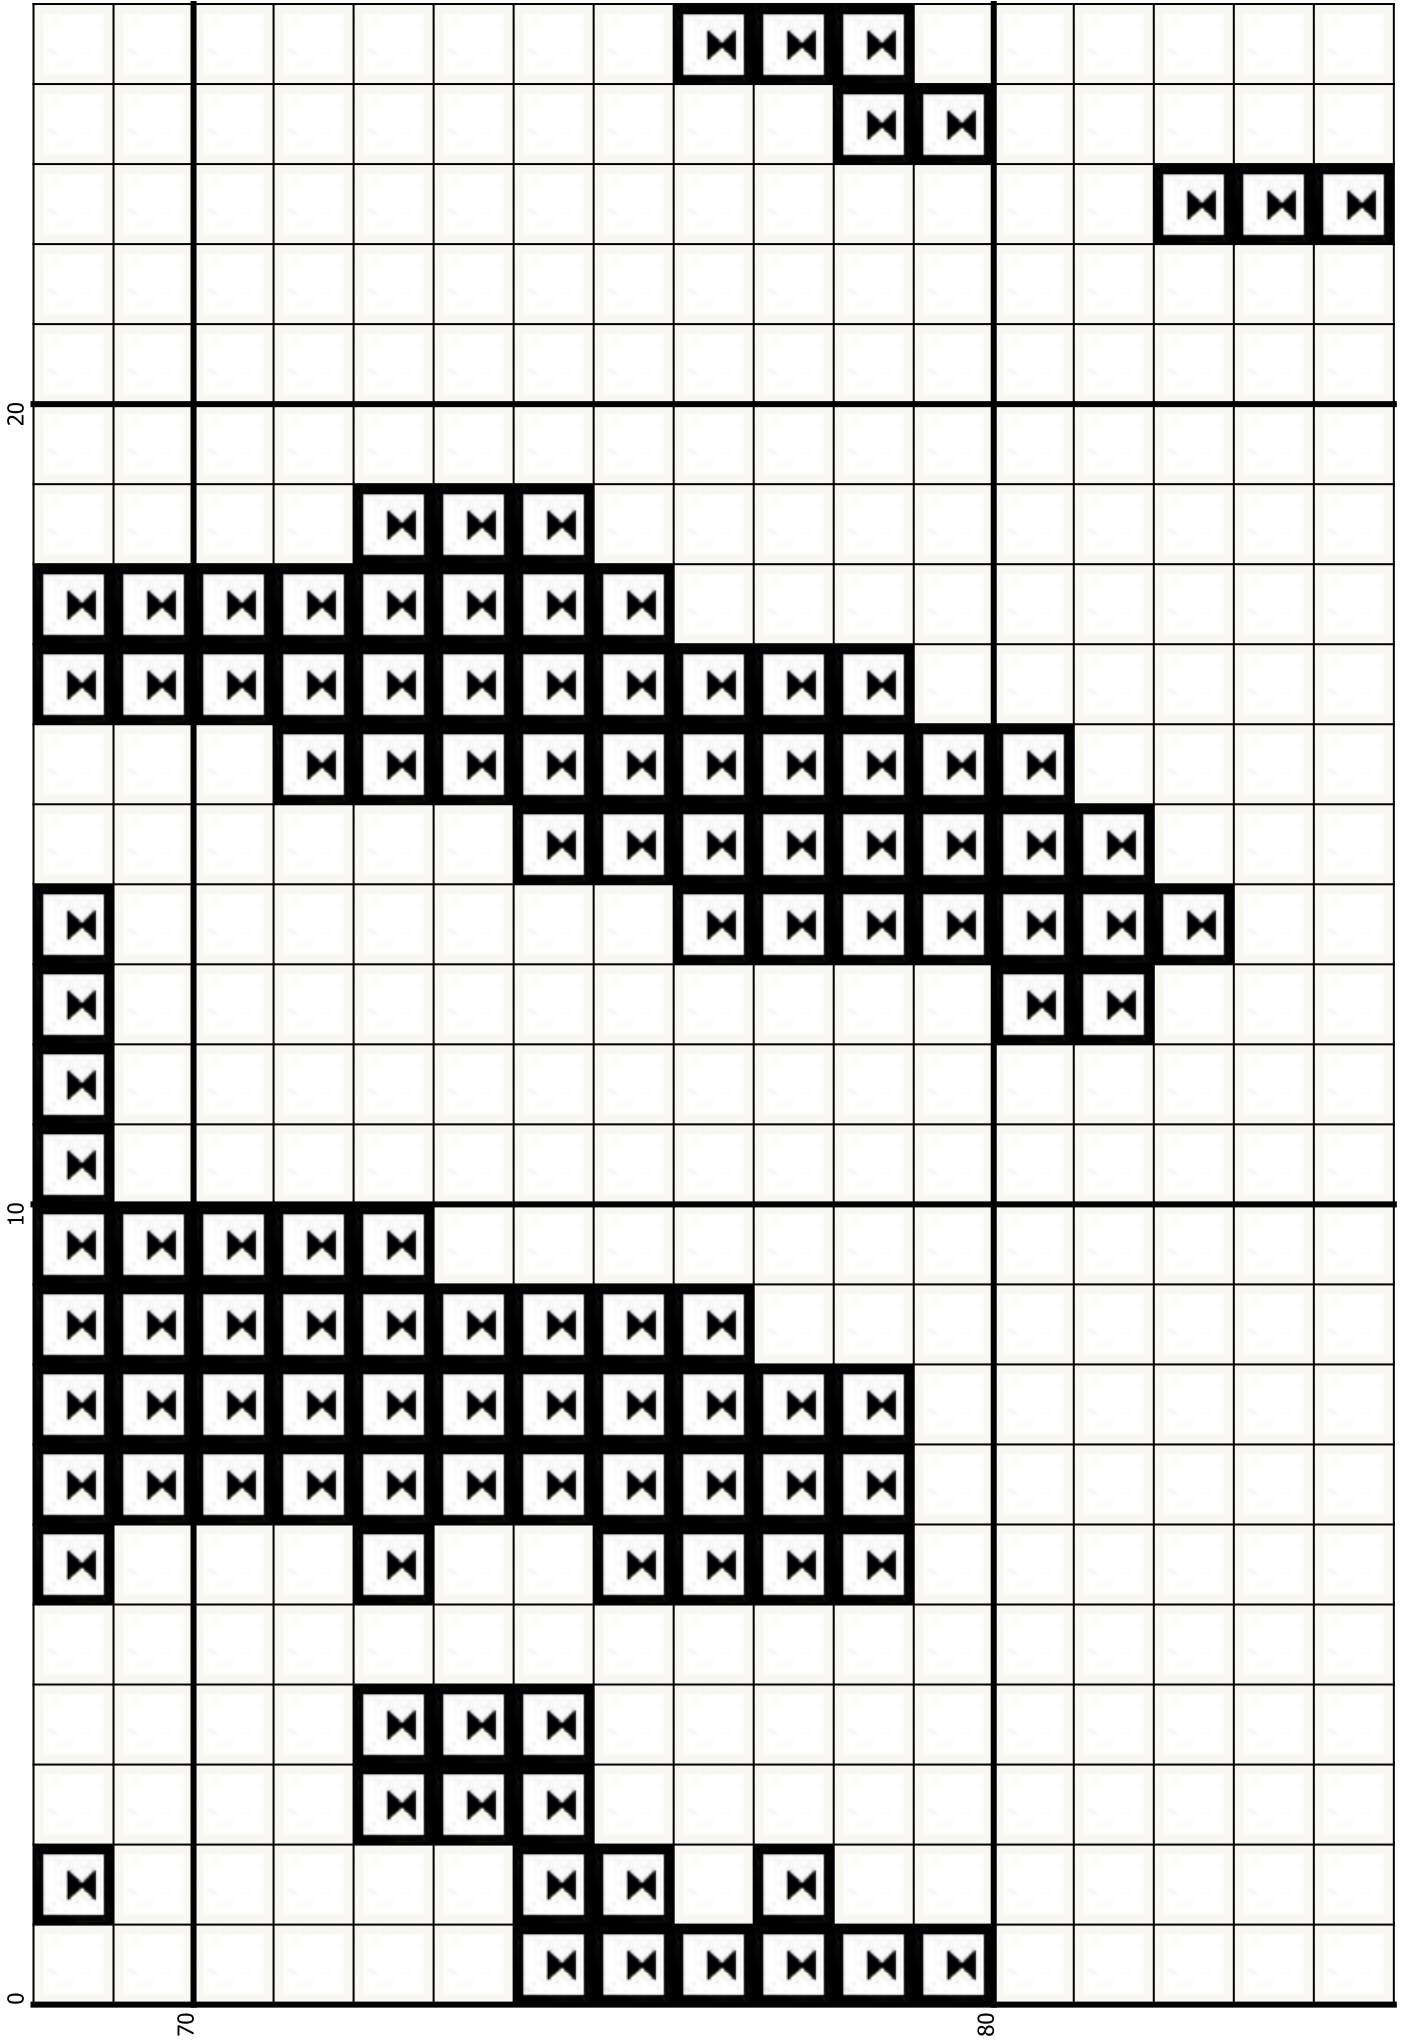

1	13	25	37	49
2	14	26	38	50
3	15	27	39	51
4	16	28	40	52
5	17	29	41	53
6	18	30	42	54
7	19	31	43	55
8	20	32	44	56
9	21	33	45	57
10	22	34	46	58
11	23	35	47	59
12	24	36	48	60

The pattern uses 2 colors and is 125 squares wide by 188 squares high.

All codes are for DMC floss.

	Count	Code	Name
	5542	310	Black
	17958	3865	Winter White

20

10

0

10

20

10

20

10

0

90

100

20

10

0