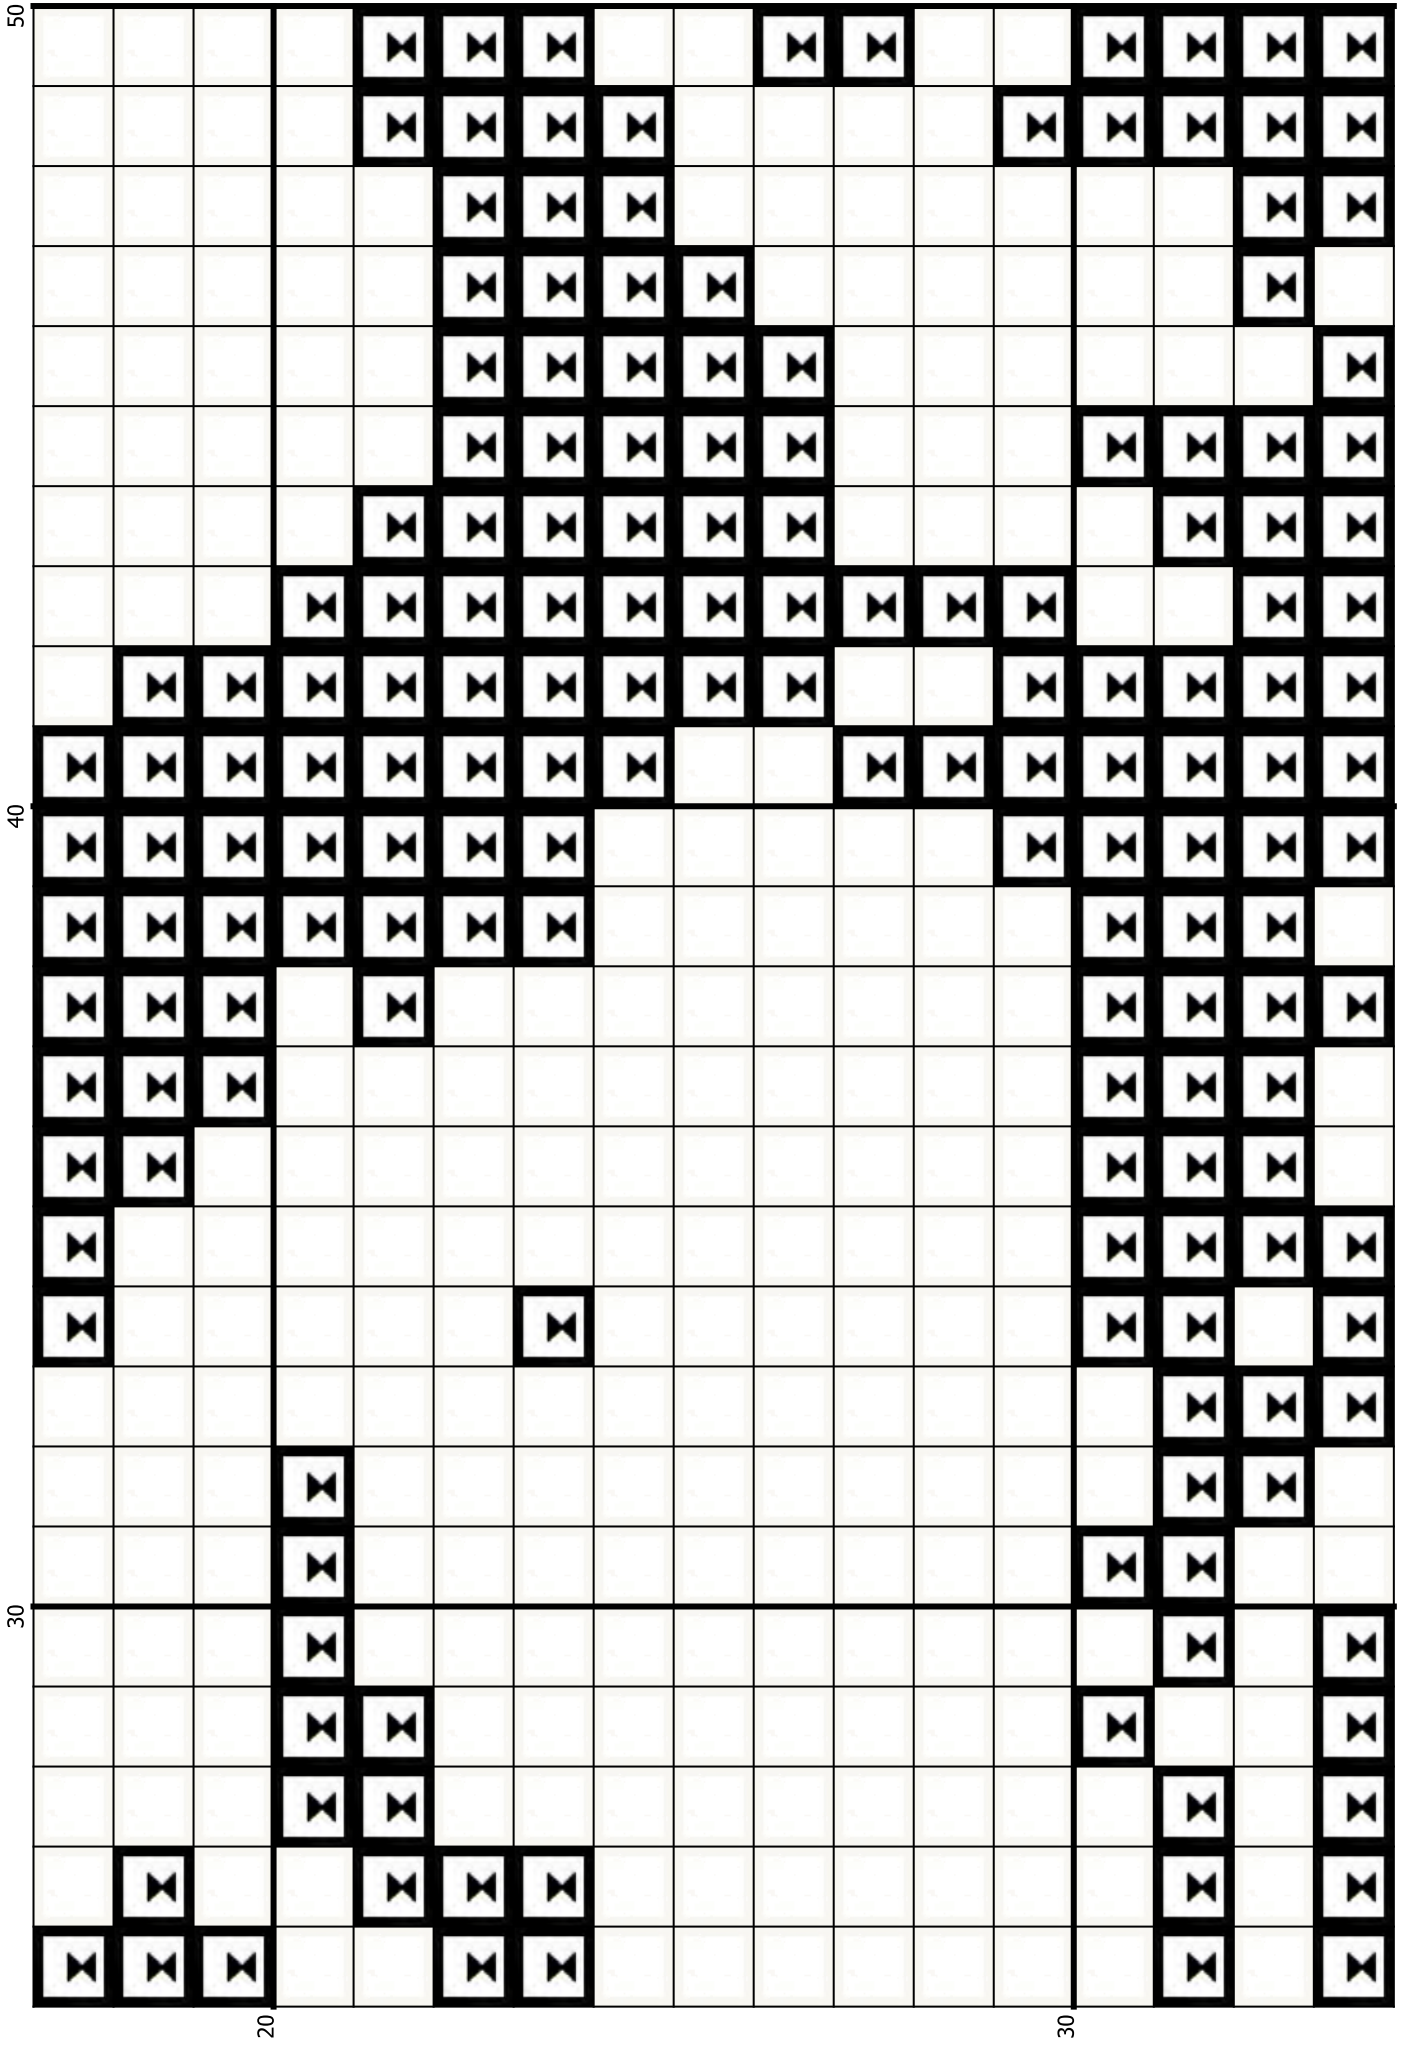

1	13	25	37	49
2	14	26	38	50
3	15	27	39	51
4	16	28	40	52
5	17	29	41	53
6	18	30	42	54
7	19	31	43	55
8	20	32	44	56
9	21	33	45	57
10	22	34	46	58
11	23	35	47	59
12	24	36	48	60

The pattern uses 2 colors and is 125 squares wide by 188 squares high.

20

10

0

90

100

20

10

0

0

10

20

140

150

0

10

20

188

50

40

30

20

30

50

40