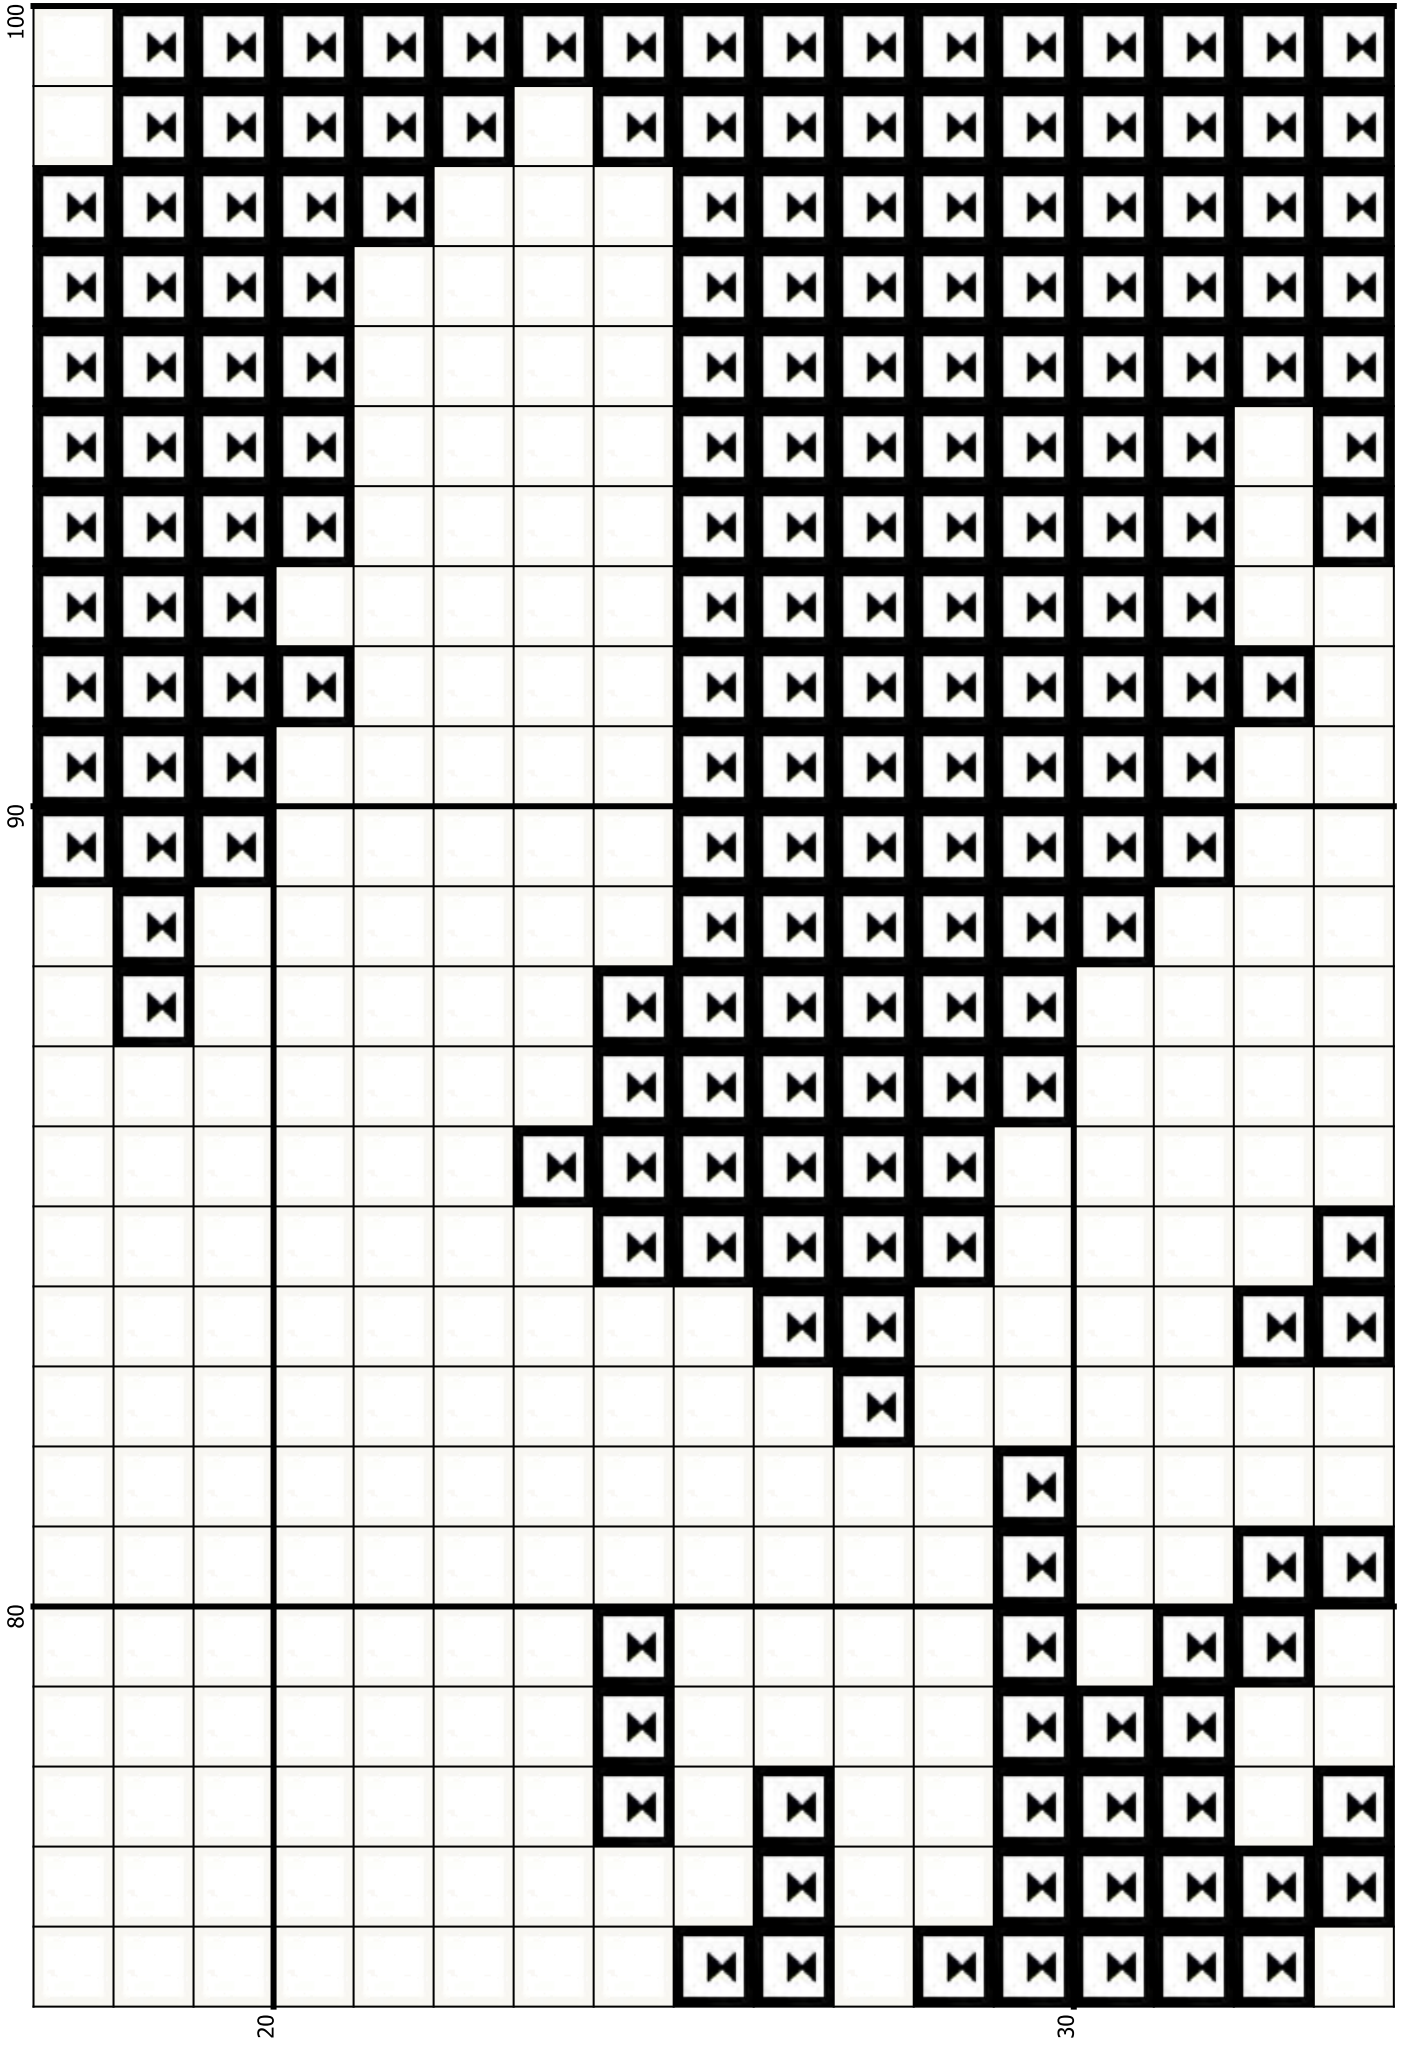

1	13	25	37	49
2	14	26	38	50
3	15	27	39	51
4	16	28	40	52
5	17	29	41	53
6	18	30	42	54
7	19	31	43	55
8	20	32	44	56
9	21	33	45	57
10	22	34	46	58
11	23	35	47	59
12	24	36	48	60

The pattern uses 2 colors and is 125 squares wide by 188 squares high.

20

10

0

90

100

20

10

0

60

50

40

50

70

60

50

60

50

60

70

70

80

188	
80	
90	
100	

90

100