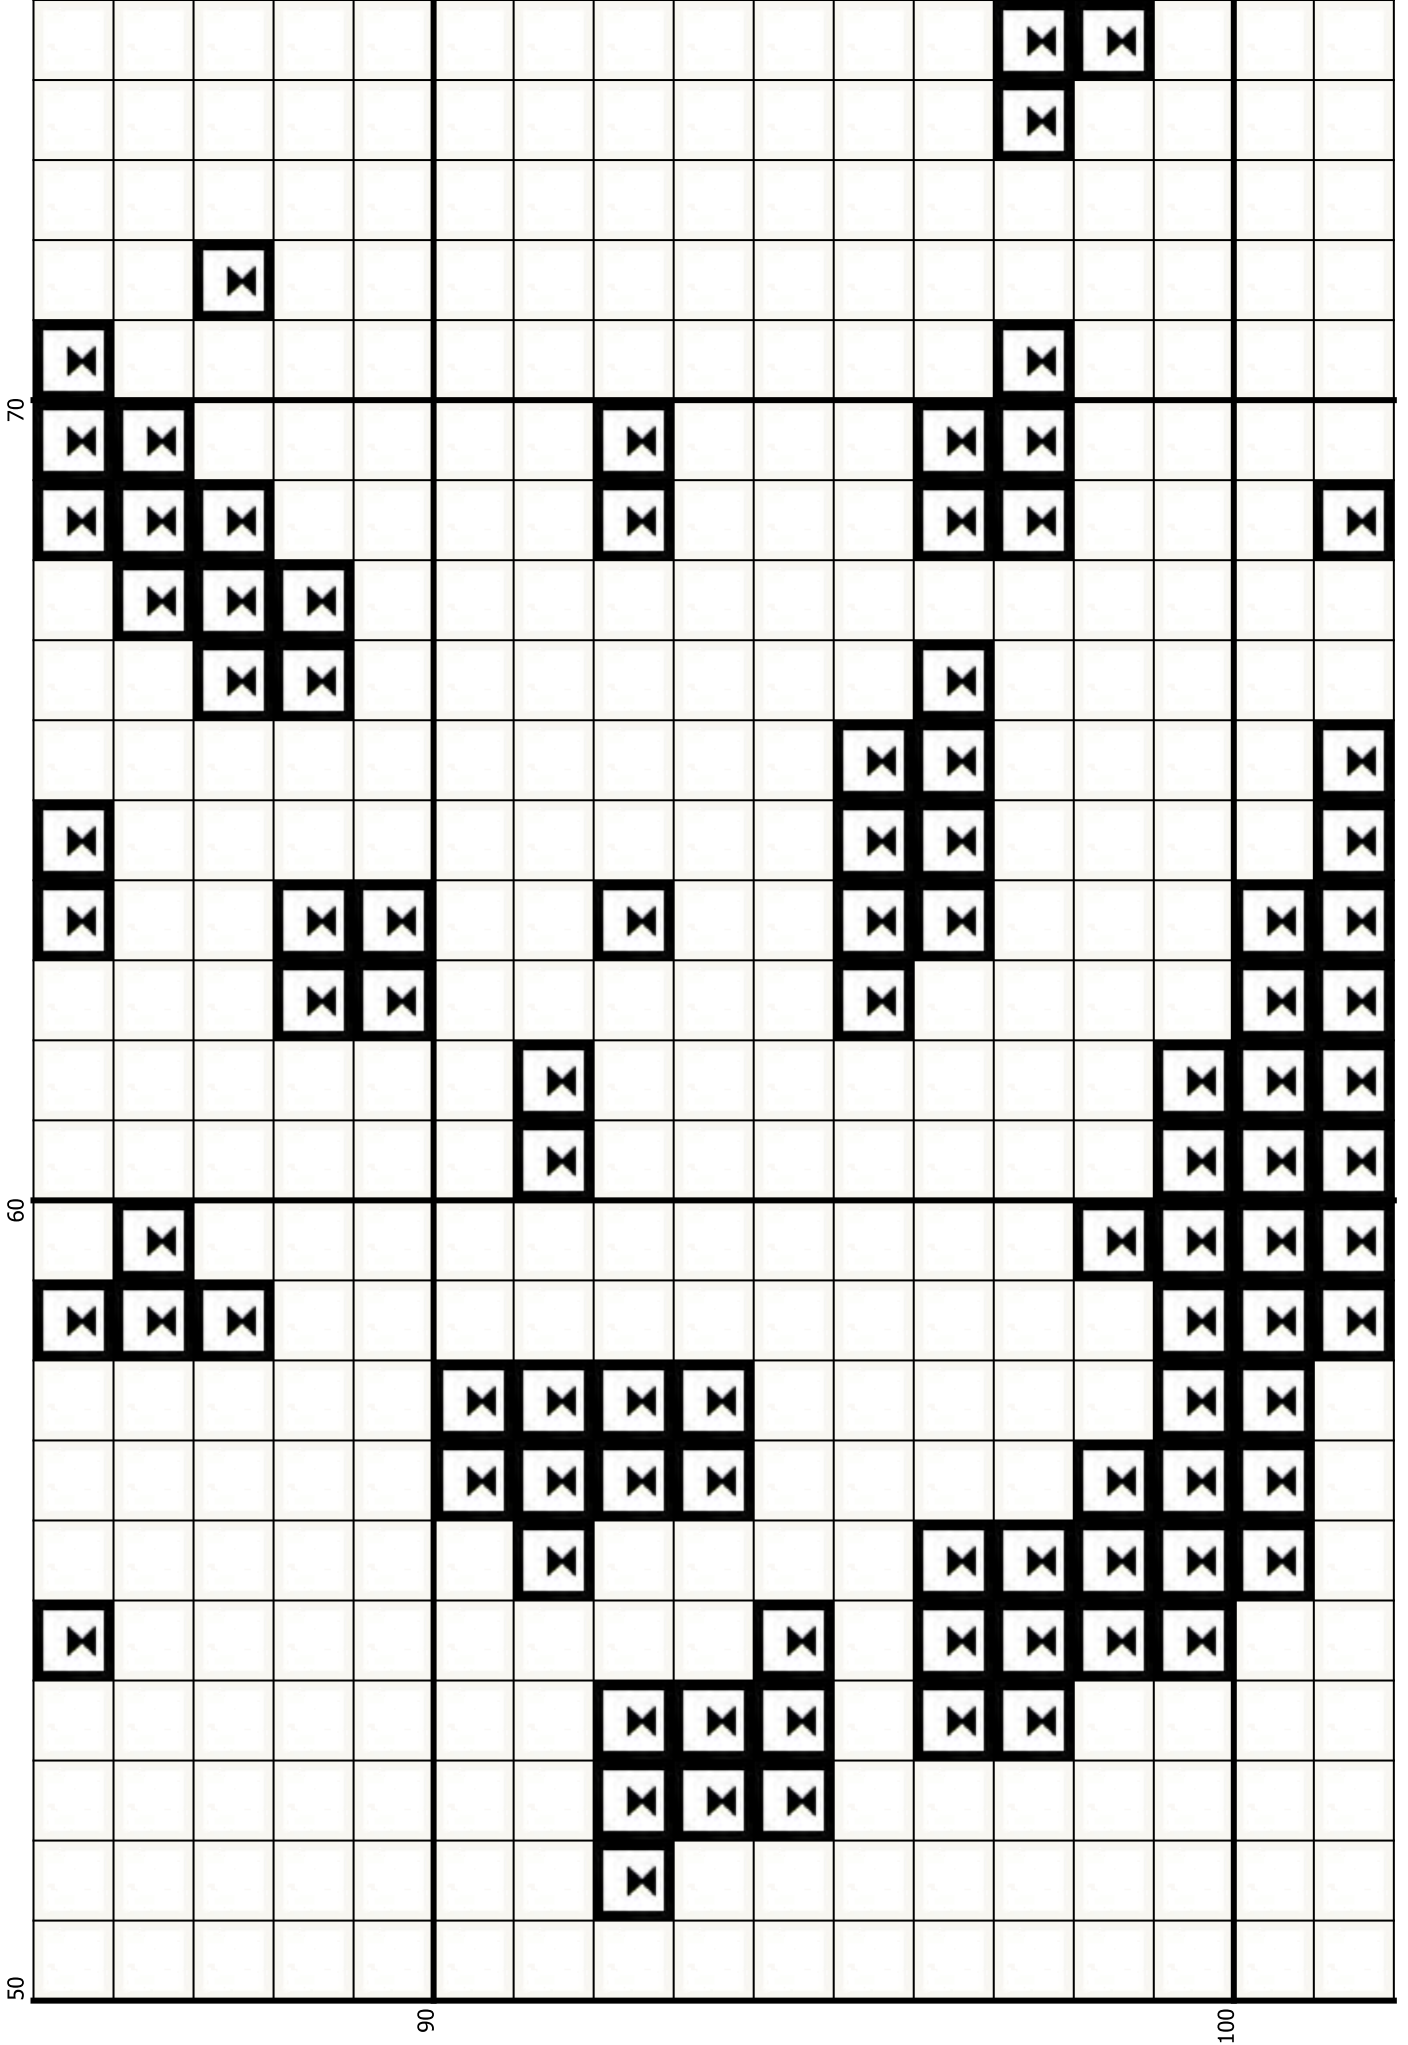

1	13	25	37	49
2	14	26	38	50
3	15	27	39	51
4	16	28	40	52
5	17	29	41	53
6	18	30	42	54
7	19	31	43	55
8	20	32	44	56
9	21	33	45	57
10	22	34	46	58
11	23	35	47	59
12	24	36	48	60

The pattern uses 2 colors and is 125 squares wide by 188 squares high.

All codes are for DMC floss.

	Count	Code	Name
	5542	310	Black
	17958	3865	Winter White

20

10

0

10

20

10

60

50

40

50

70

60

50

60

50

60

70

70

80

188	
80	
90	
100	

90

100