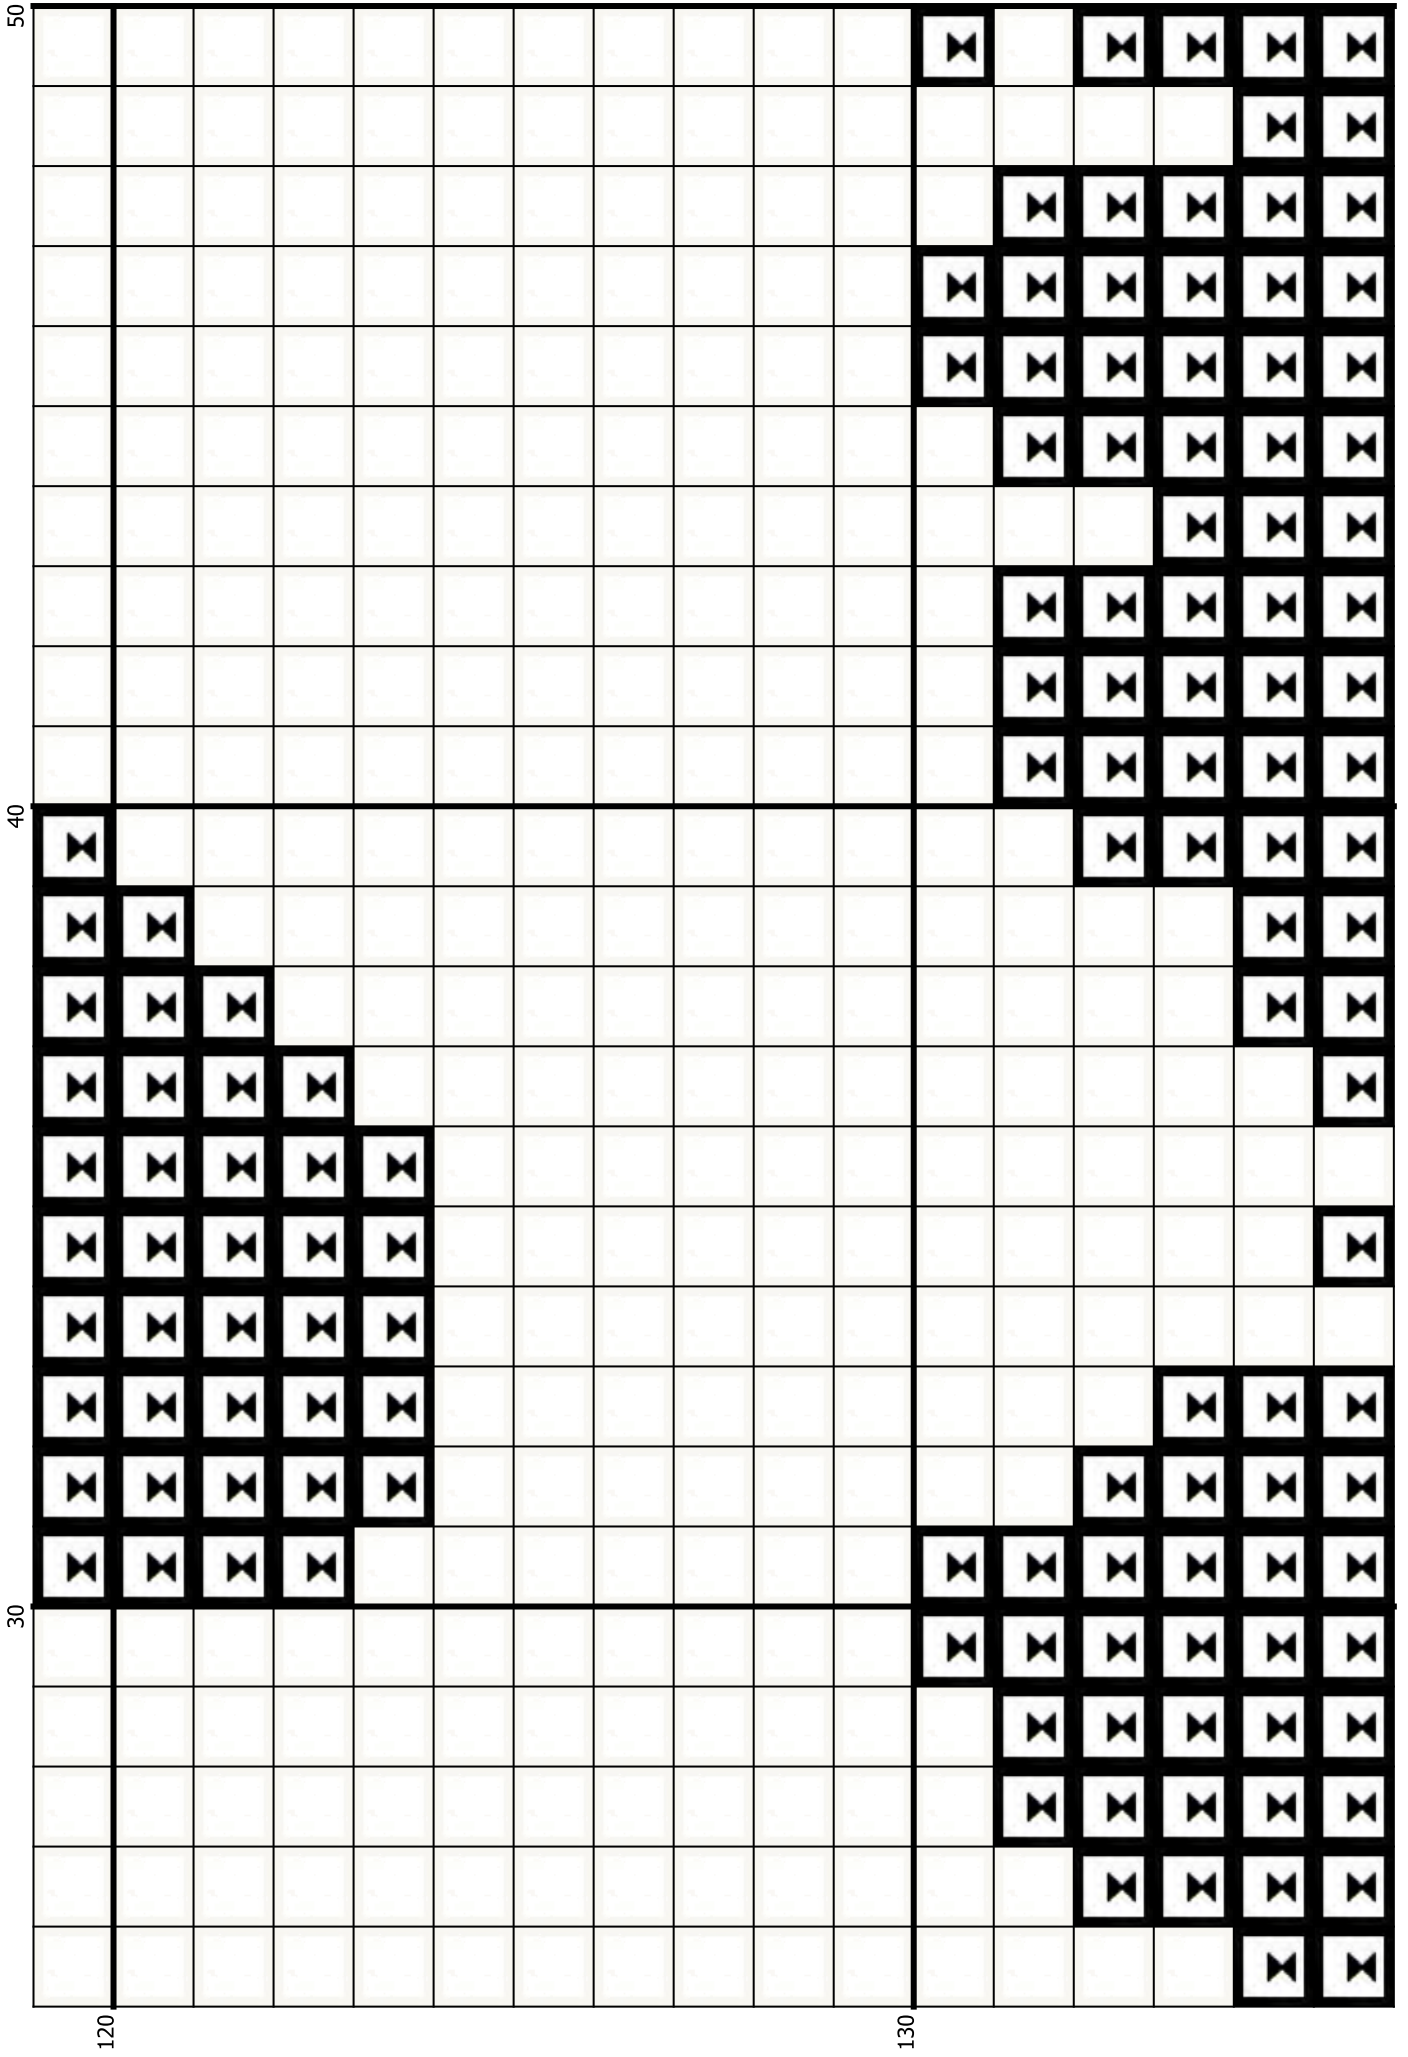

1	13	25	37	49
2	14	26	38	50
3	15	27	39	51
4	16	28	40	52
5	17	29	41	53
6	18	30	42	54
7	19	31	43	55
8	20	32	44	56
9	21	33	45	57
10	22	34	46	58
11	23	35	47	59
12	24	36	48	60

The pattern uses 2 colors and is 125 squares wide by 188 squares high.

All codes are for DMC floss.

	Count	Code	Name
	5542	310	Black
	17958	3865	Winter White

20

10

0

10

20

10

188

50

40

30

20

30

50

40

30

70

80

50

40

30

90

100