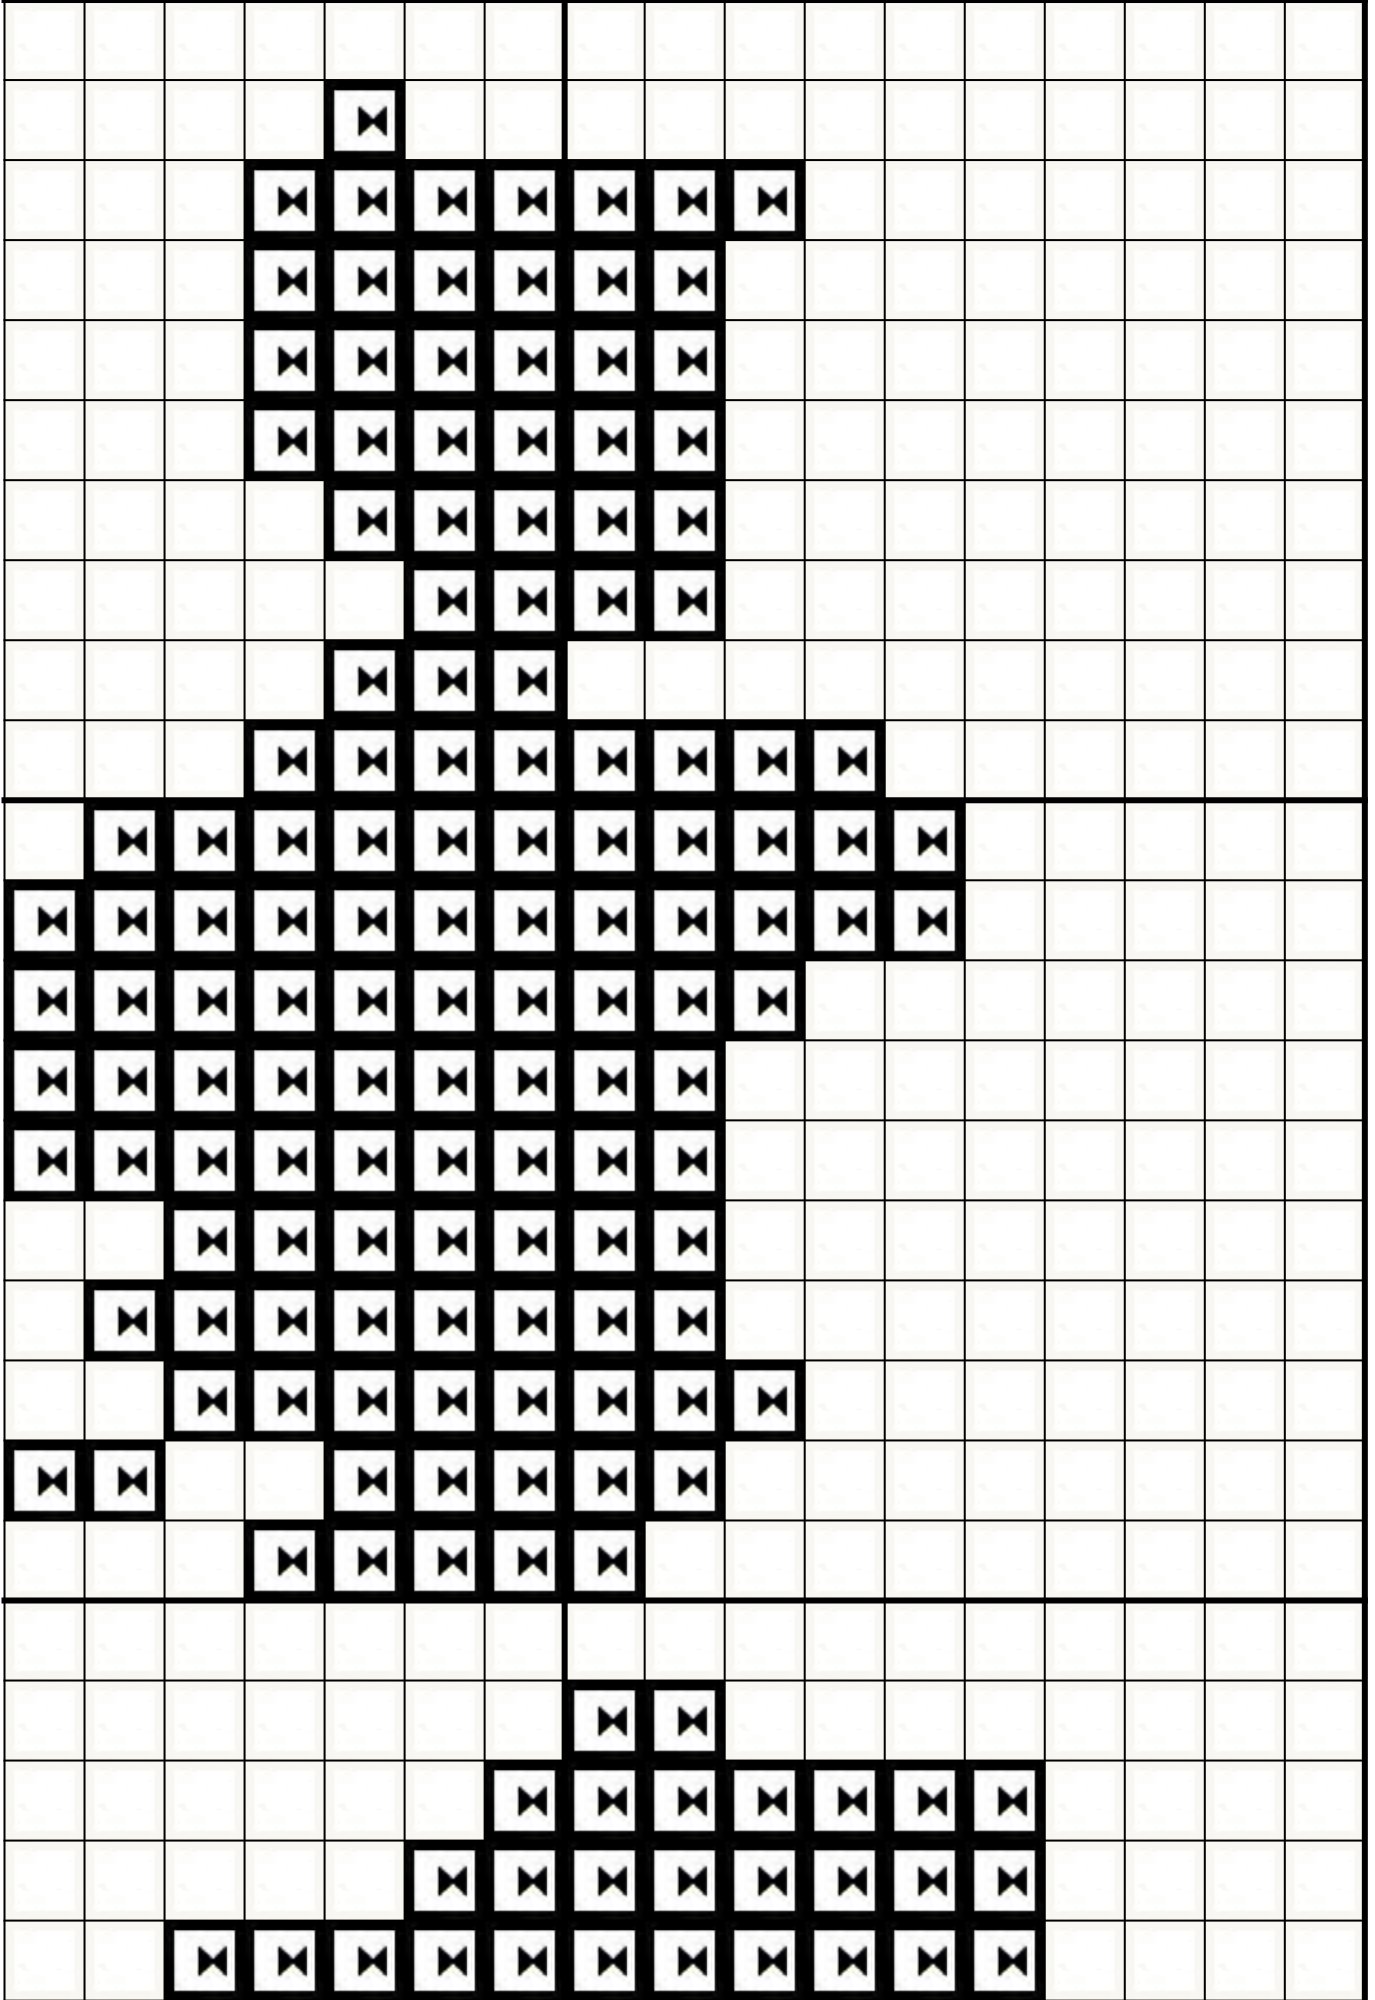

50

40

30

160

170