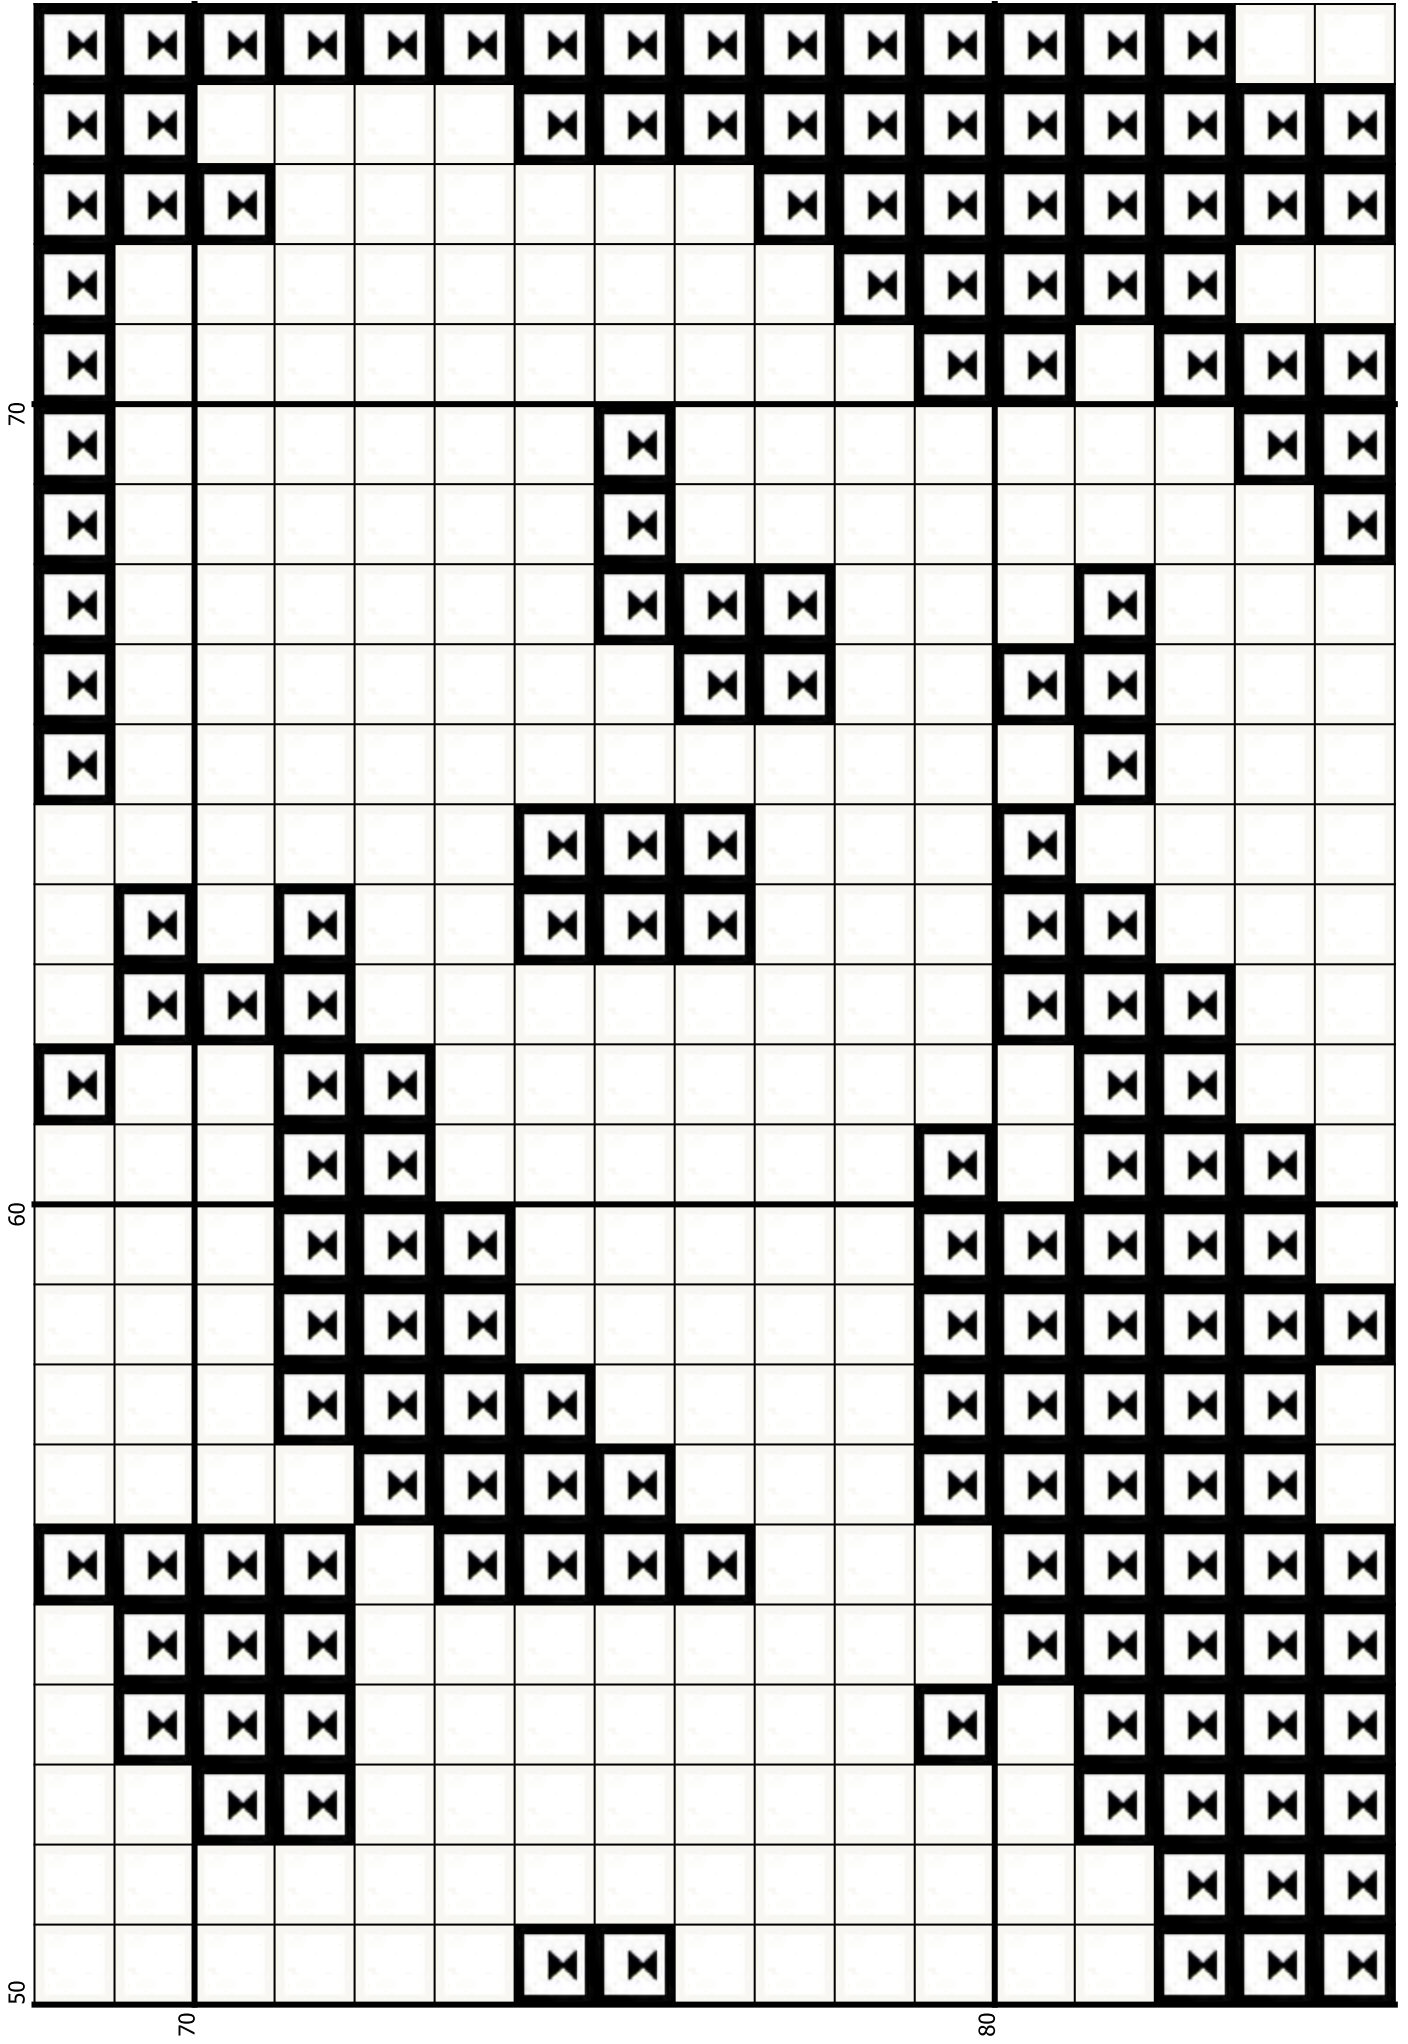

1	13	25	37	49
2	14	26	38	50
3	15	27	39	51
4	16	28	40	52
5	17	29	41	53
6	18	30	42	54
7	19	31	43	55
8	20	32	44	56
9	21	33	45	57
10	22	34	46	58
11	23	35	47	59
12	24	36	48	60

The pattern uses 2 colors and is 125 squares wide by 188 squares high.

60

50

40

50

70

60

50

60

50

60

70

70

80

188	
80	
90	
100	

90

100