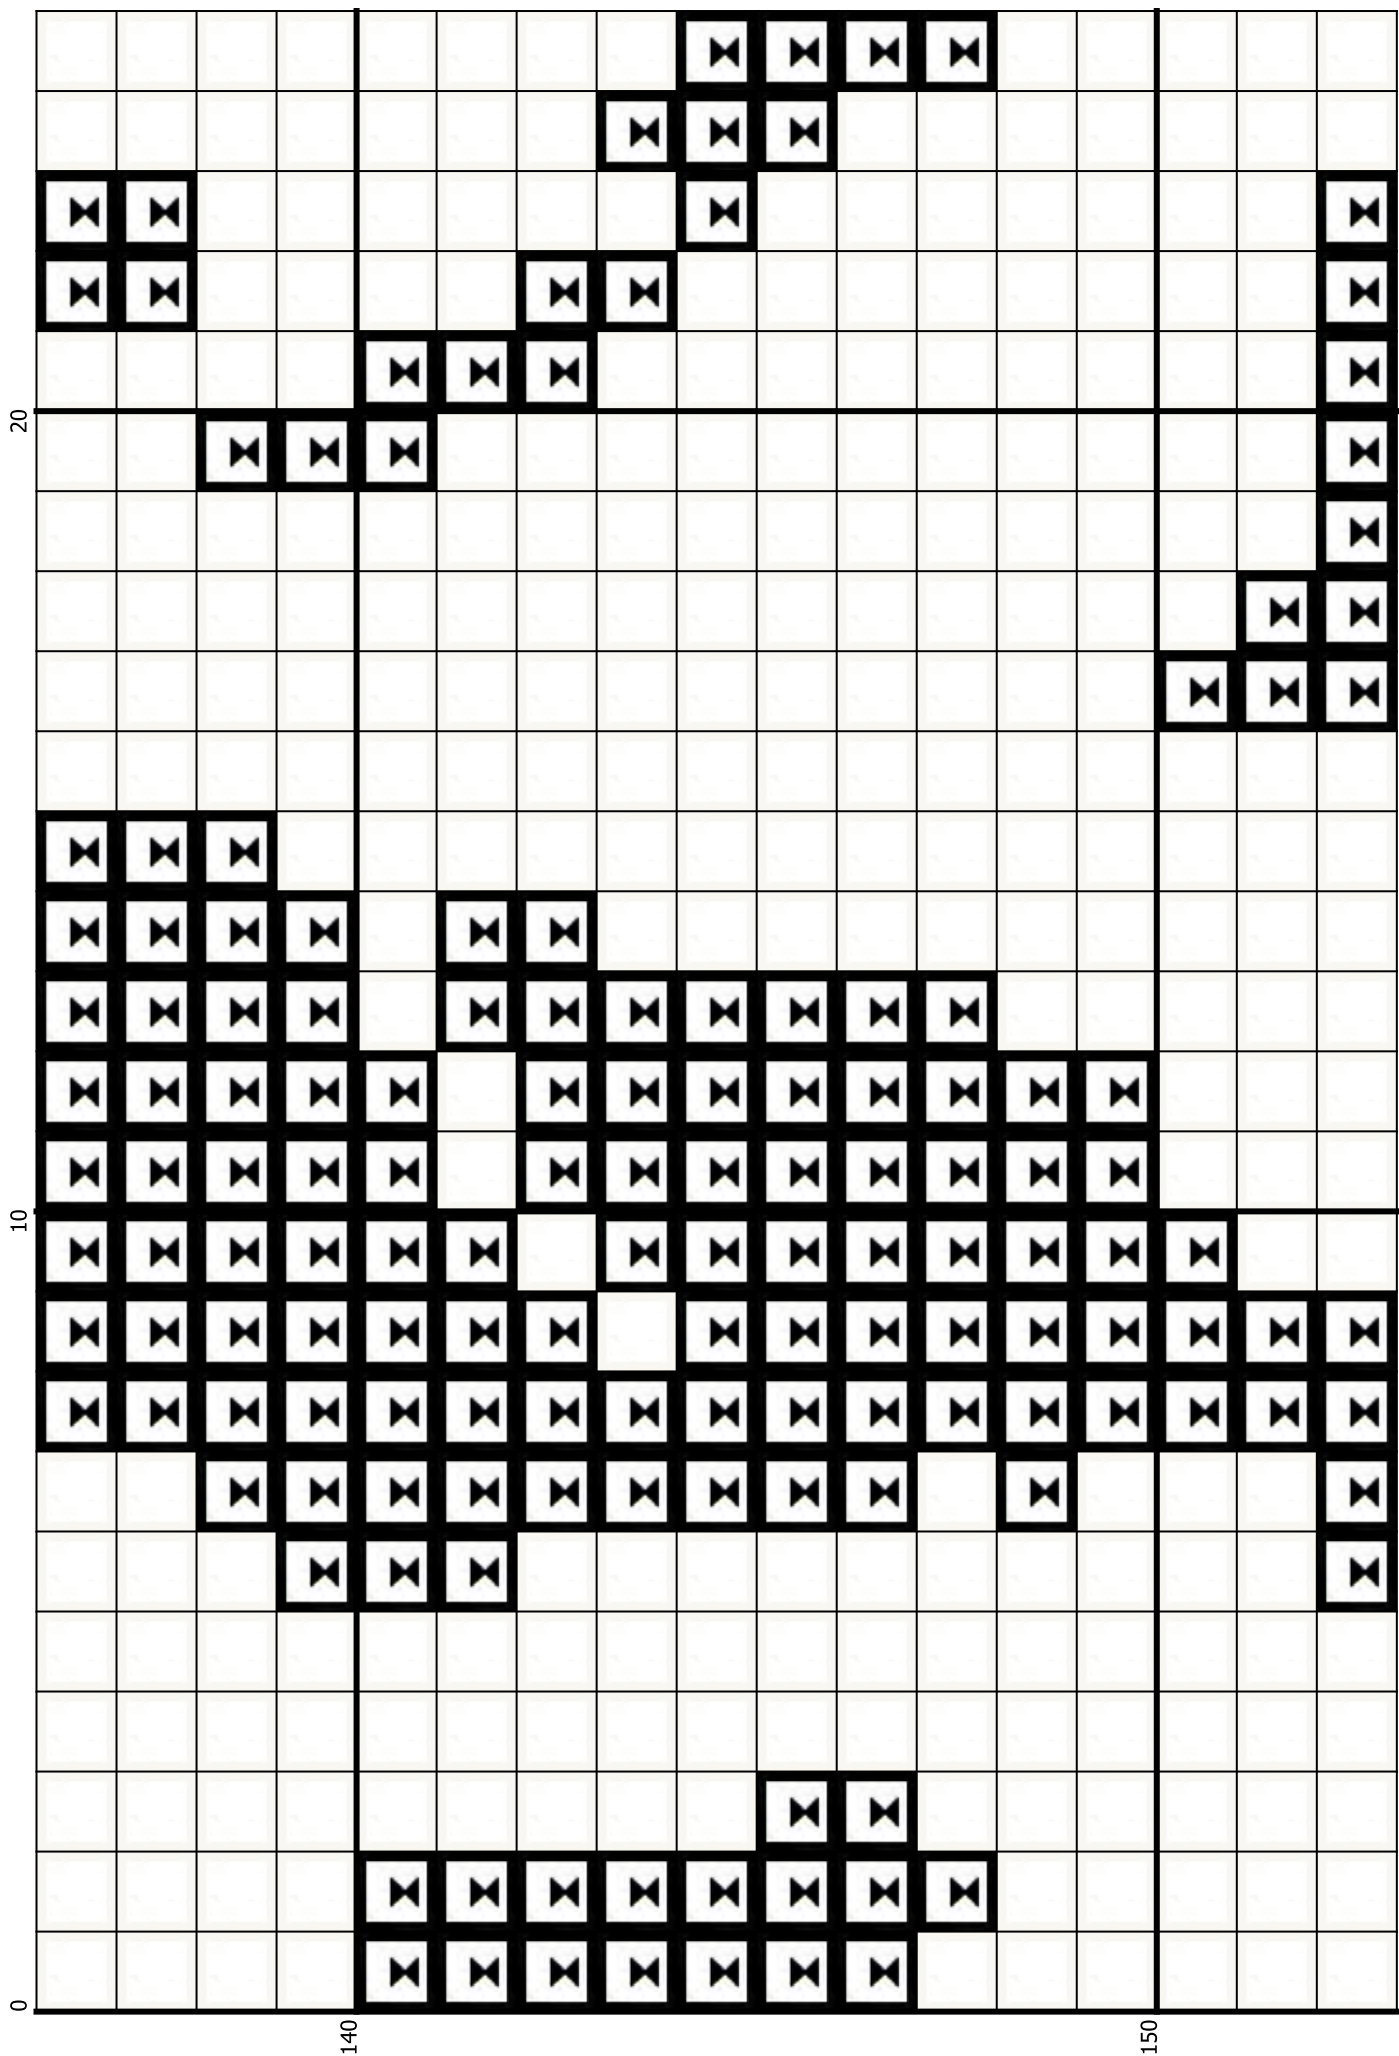

1	13	25	37	49
2	14	26	38	50
3	15	27	39	51
4	16	28	40	52
5	17	29	41	53
6	18	30	42	54
7	19	31	43	55
8	20	32	44	56
9	21	33	45	57
10	22	34	46	58
11	23	35	47	59
12	24	36	48	60

The pattern uses 2 colors and is 125 squares wide by 188 squares high.

All codes are for DMC floss.

	Count	Code	Name
	5542	310	Black
	17958	3865	Winter White

20

10

0

10

20

10

20

10

0

90

100

20

10

0

0

10

20

140

150

0

10

20