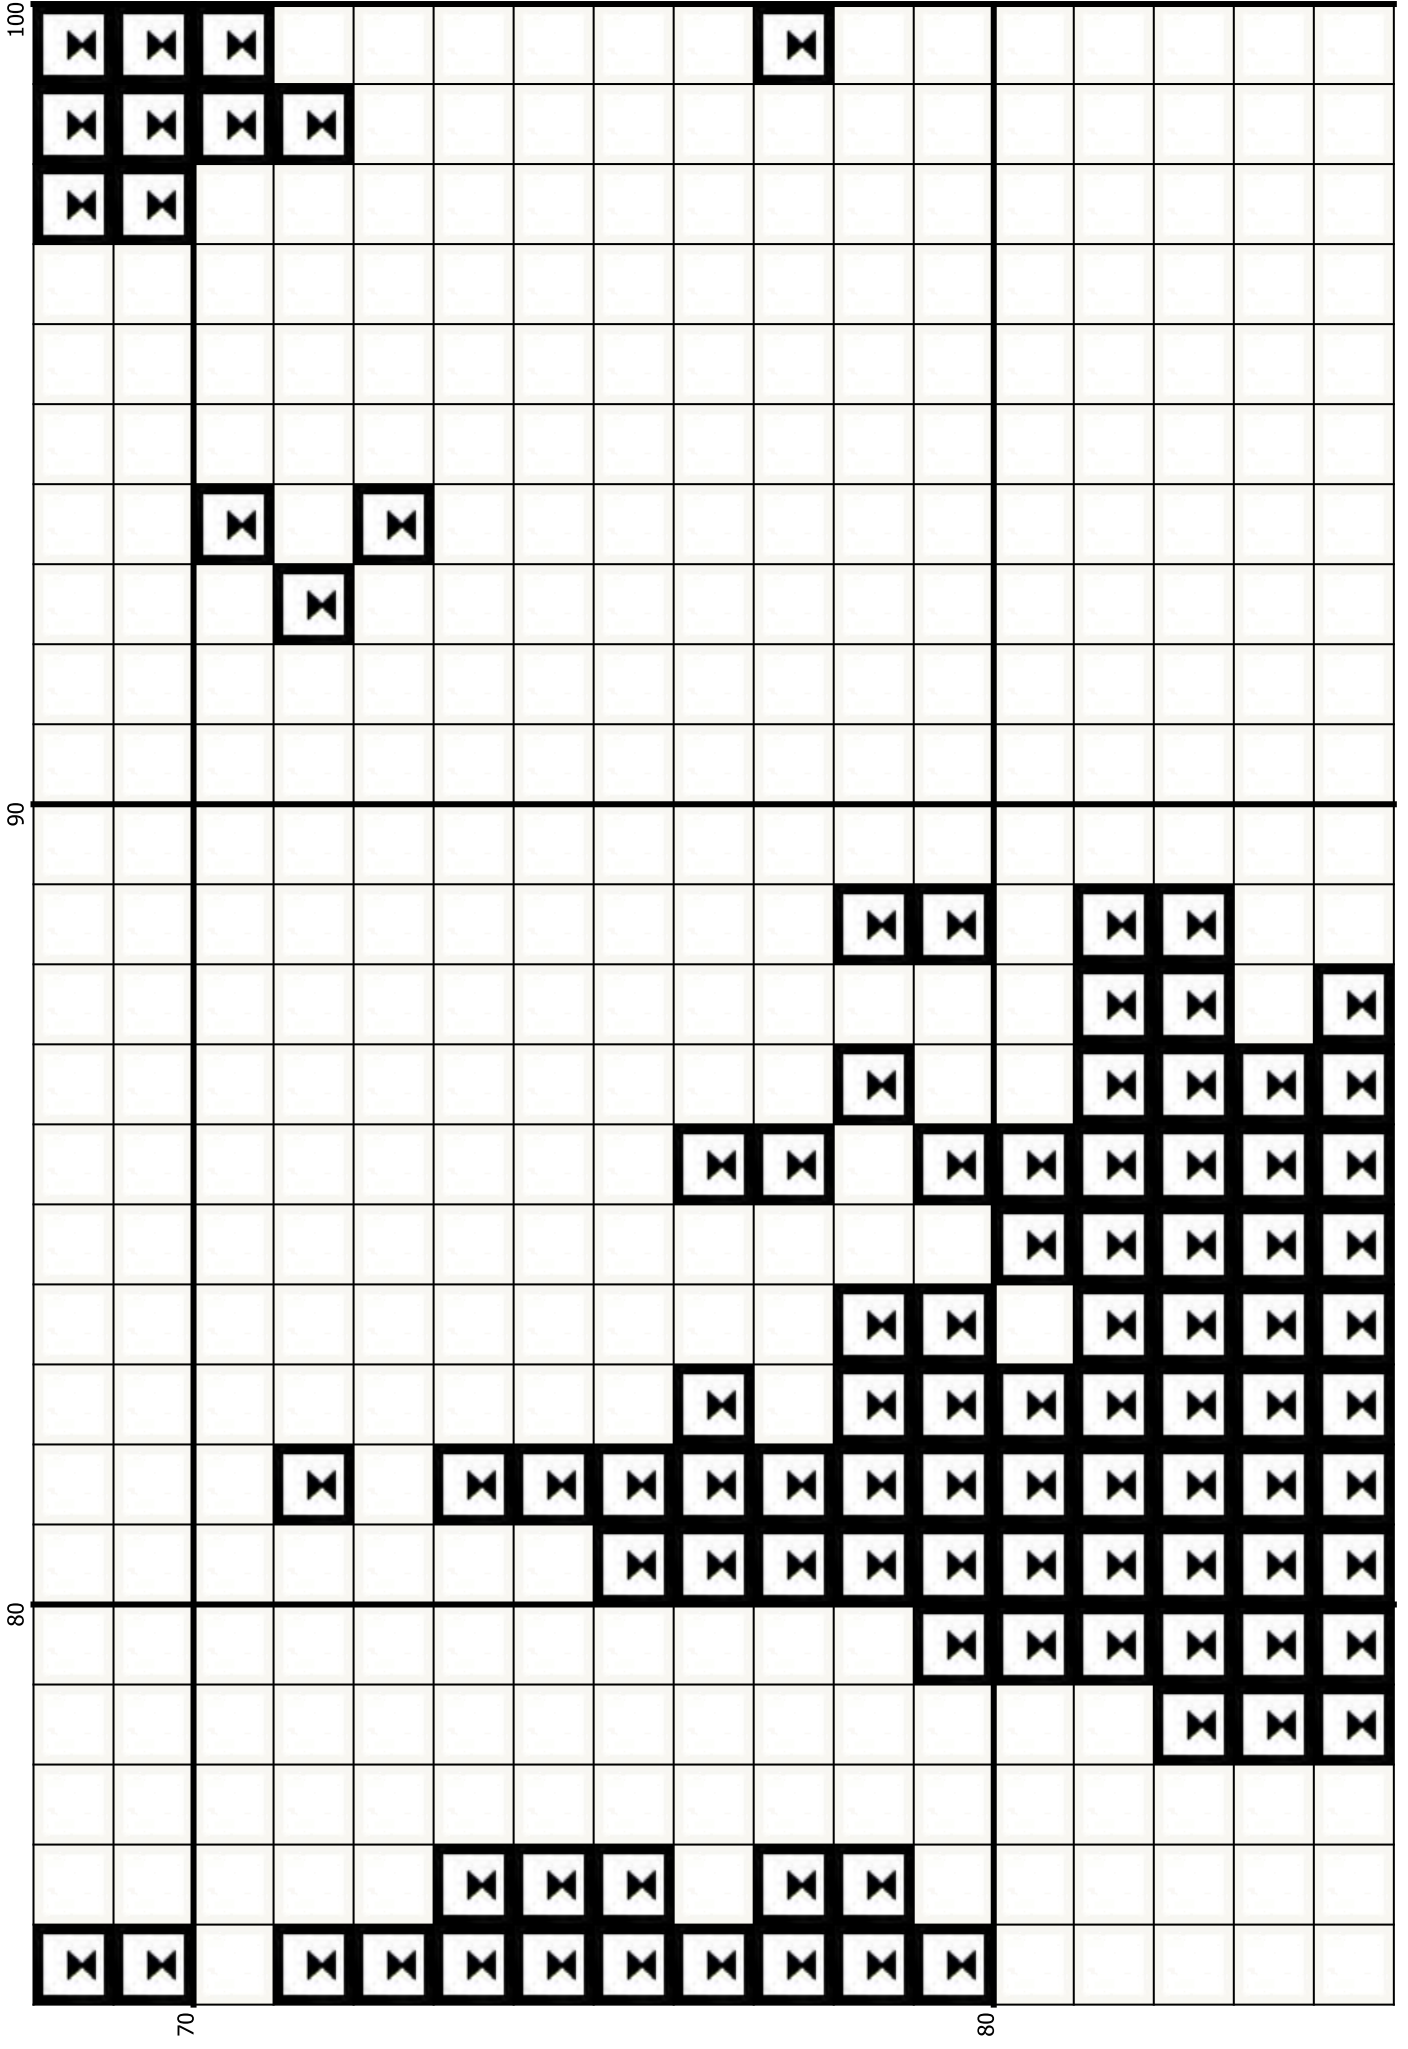

1	13	25	37	49
2	14	26	38	50
3	15	27	39	51
4	16	28	40	52
5	17	29	41	53
6	18	30	42	54
7	19	31	43	55
8	20	32	44	56
9	21	33	45	57
10	22	34	46	58
11	23	35	47	59
12	24	36	48	60

The pattern uses 2 colors and is 125 squares wide by 188 squares high.

20

10

0

90

100

20

10

0

60

50

40

50

70

60

50

60

50

60

70

70

80

188	
80	
90	
100	

90

100