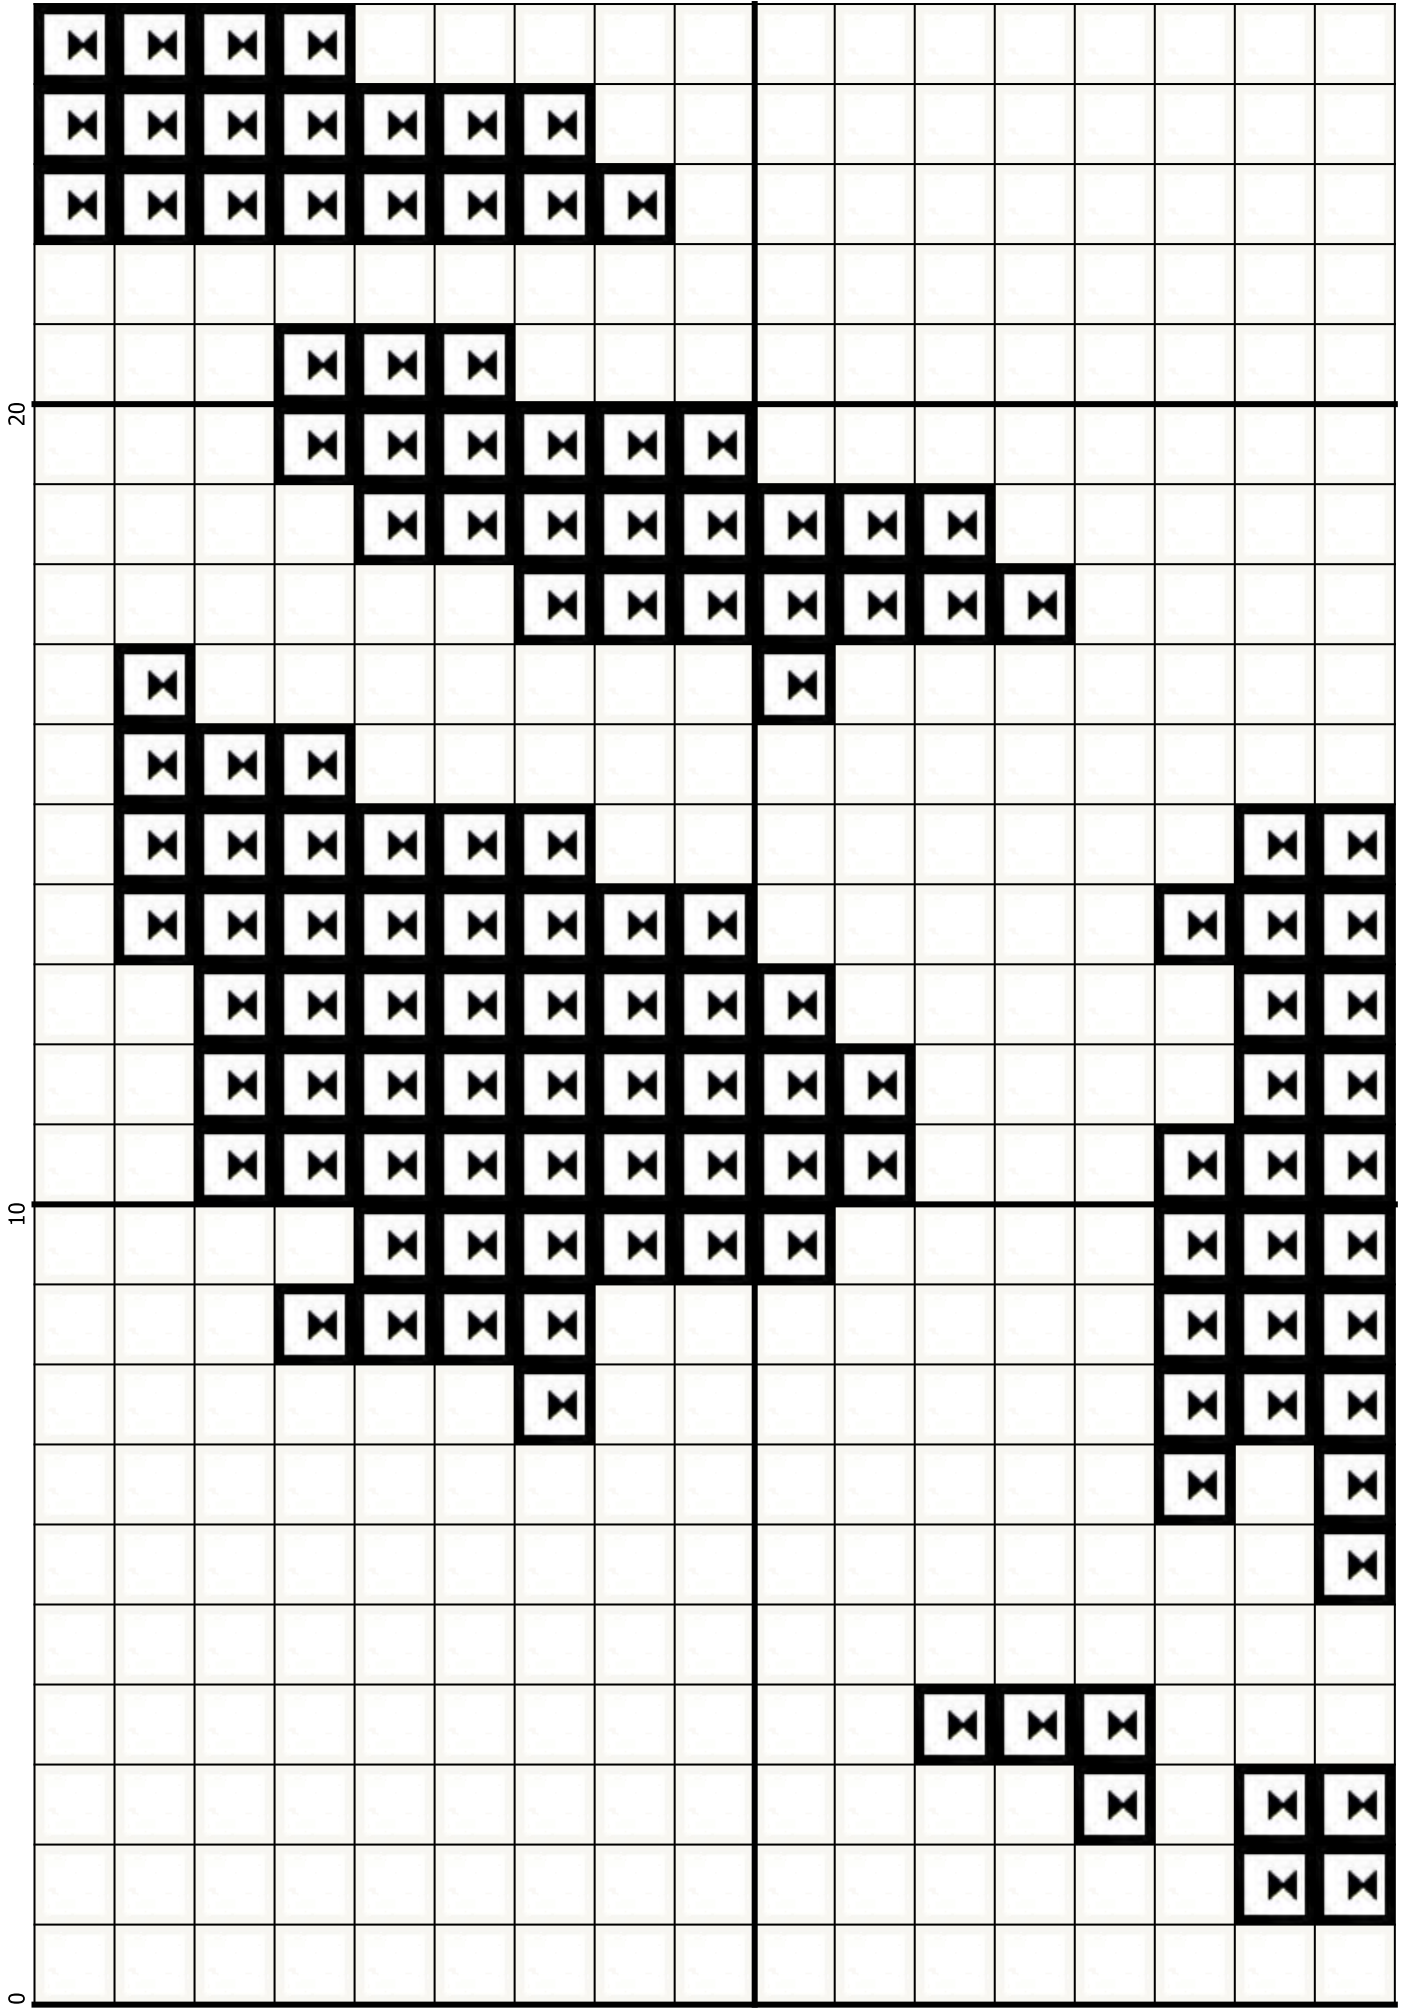

1	13	25	37	49
2	14	26	38	50
3	15	27	39	51
4	16	28	40	52
5	17	29	41	53
6	18	30	42	54
7	19	31	43	55
8	20	32	44	56
9	21	33	45	57
10	22	34	46	58
11	23	35	47	59
12	24	36	48	60

The pattern uses 2 colors and is 125 squares wide by 188 squares high.

All codes are for DMC floss.

	Count	Code	Name
	5542	310	Black
	17958	3865	Winter White

20

10

0

10

20

10

20

10

0

90

100

20

10

0