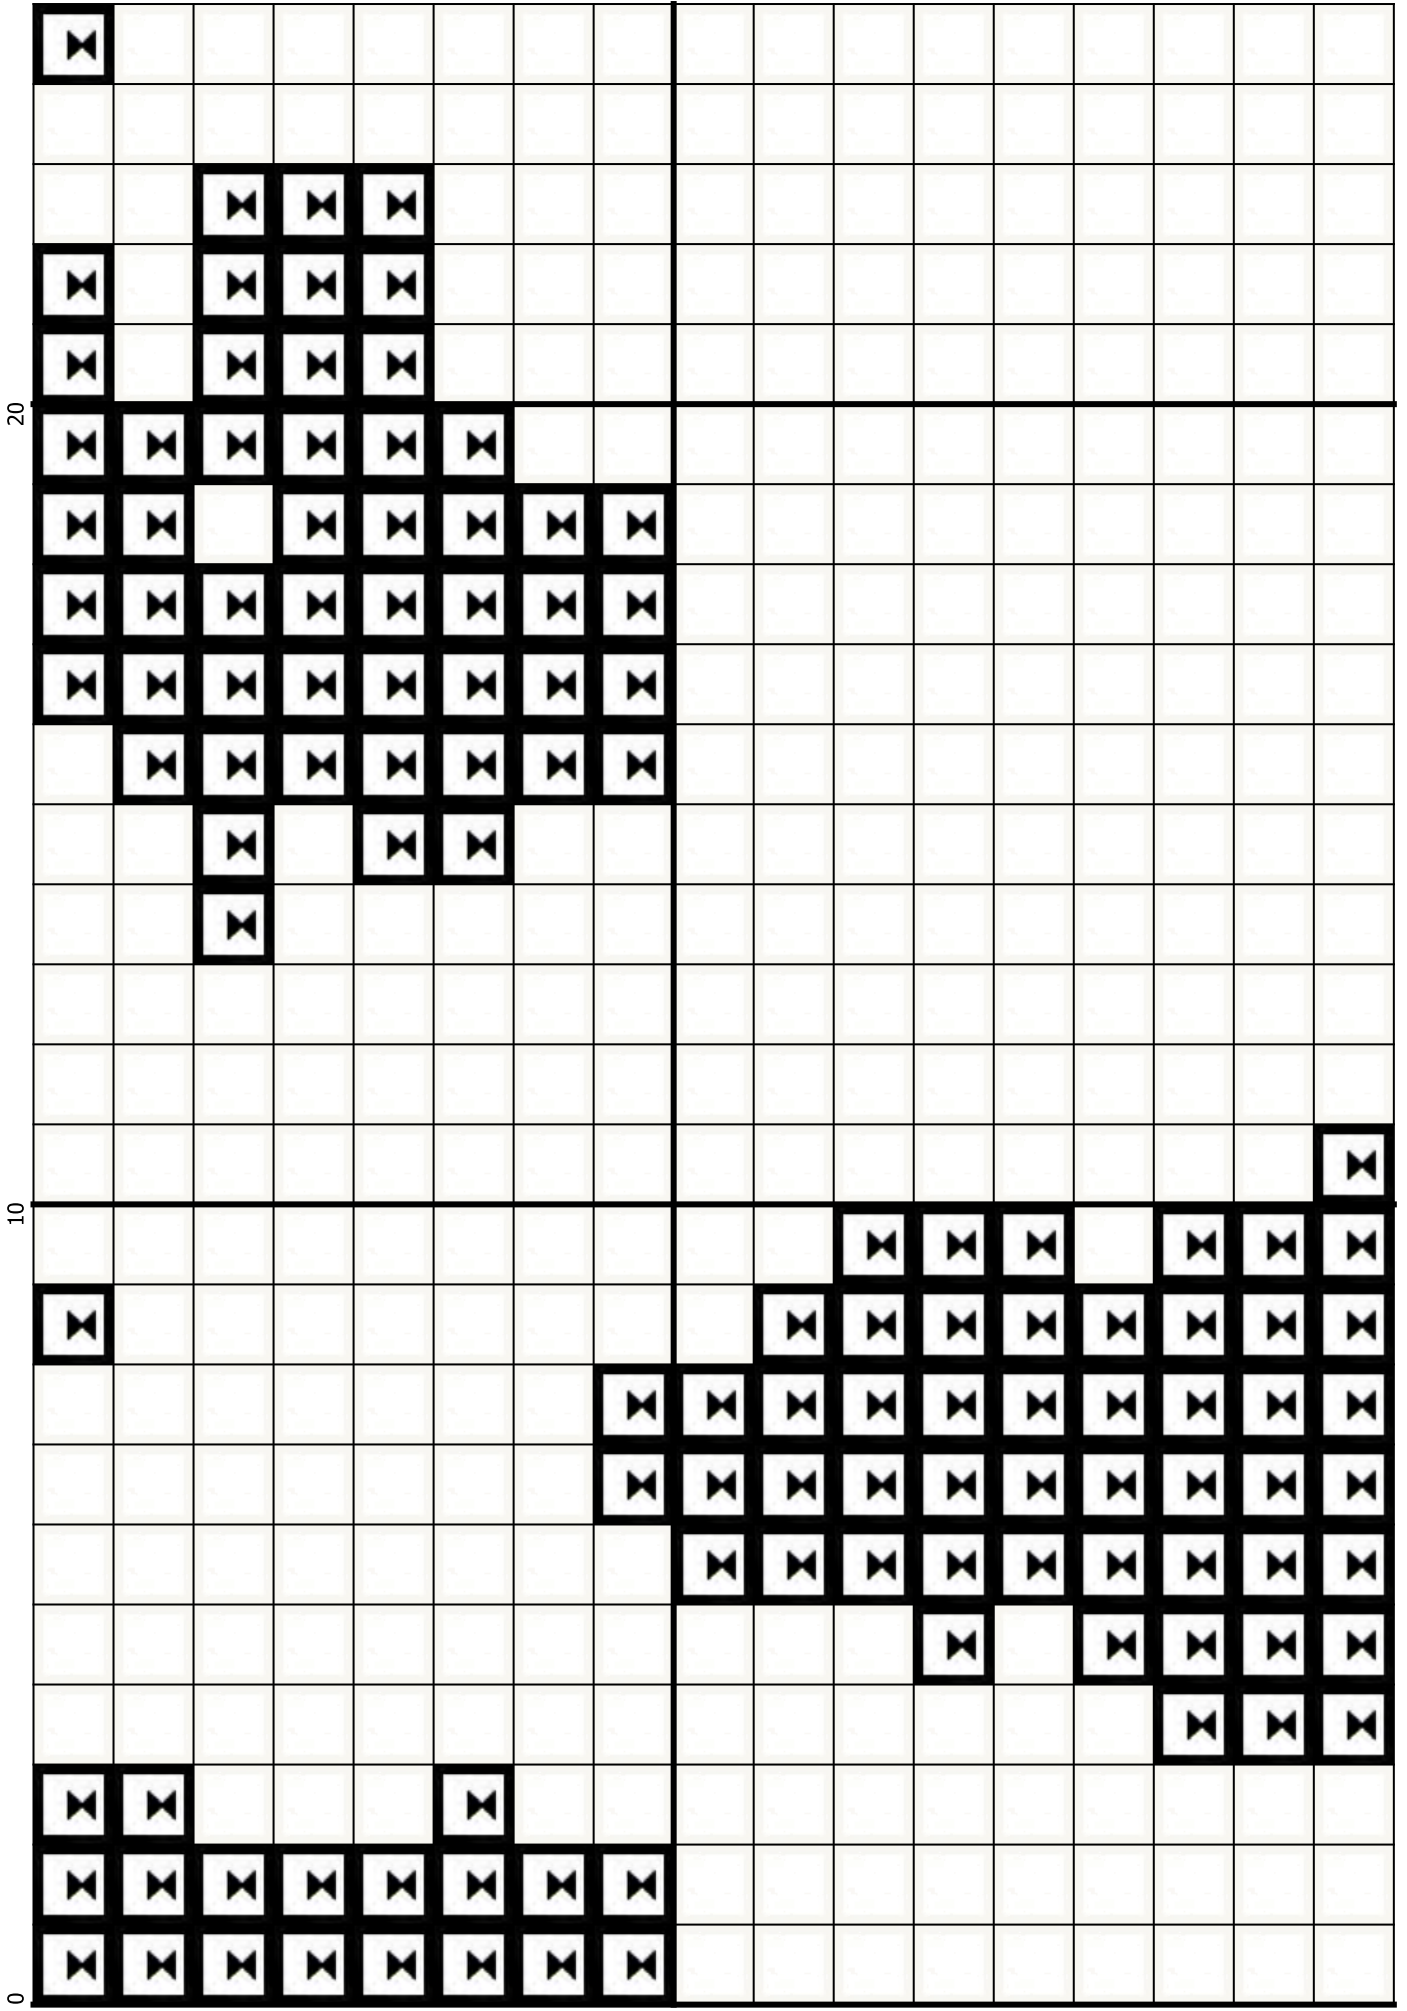

1	13	25	37	49
2	14	26	38	50
3	15	27	39	51
4	16	28	40	52
5	17	29	41	53
6	18	30	42	54
7	19	31	43	55
8	20	32	44	56
9	21	33	45	57
10	22	34	46	58
11	23	35	47	59
12	24	36	48	60

The pattern uses 2 colors and is 125 squares wide by 188 squares high.

All codes are for DMC floss.

	Count	Code	Name
	5542	310	Black
	17958	3865	Winter White

20

10

0

10

20

10

20

10

0

90

100

20

10

0