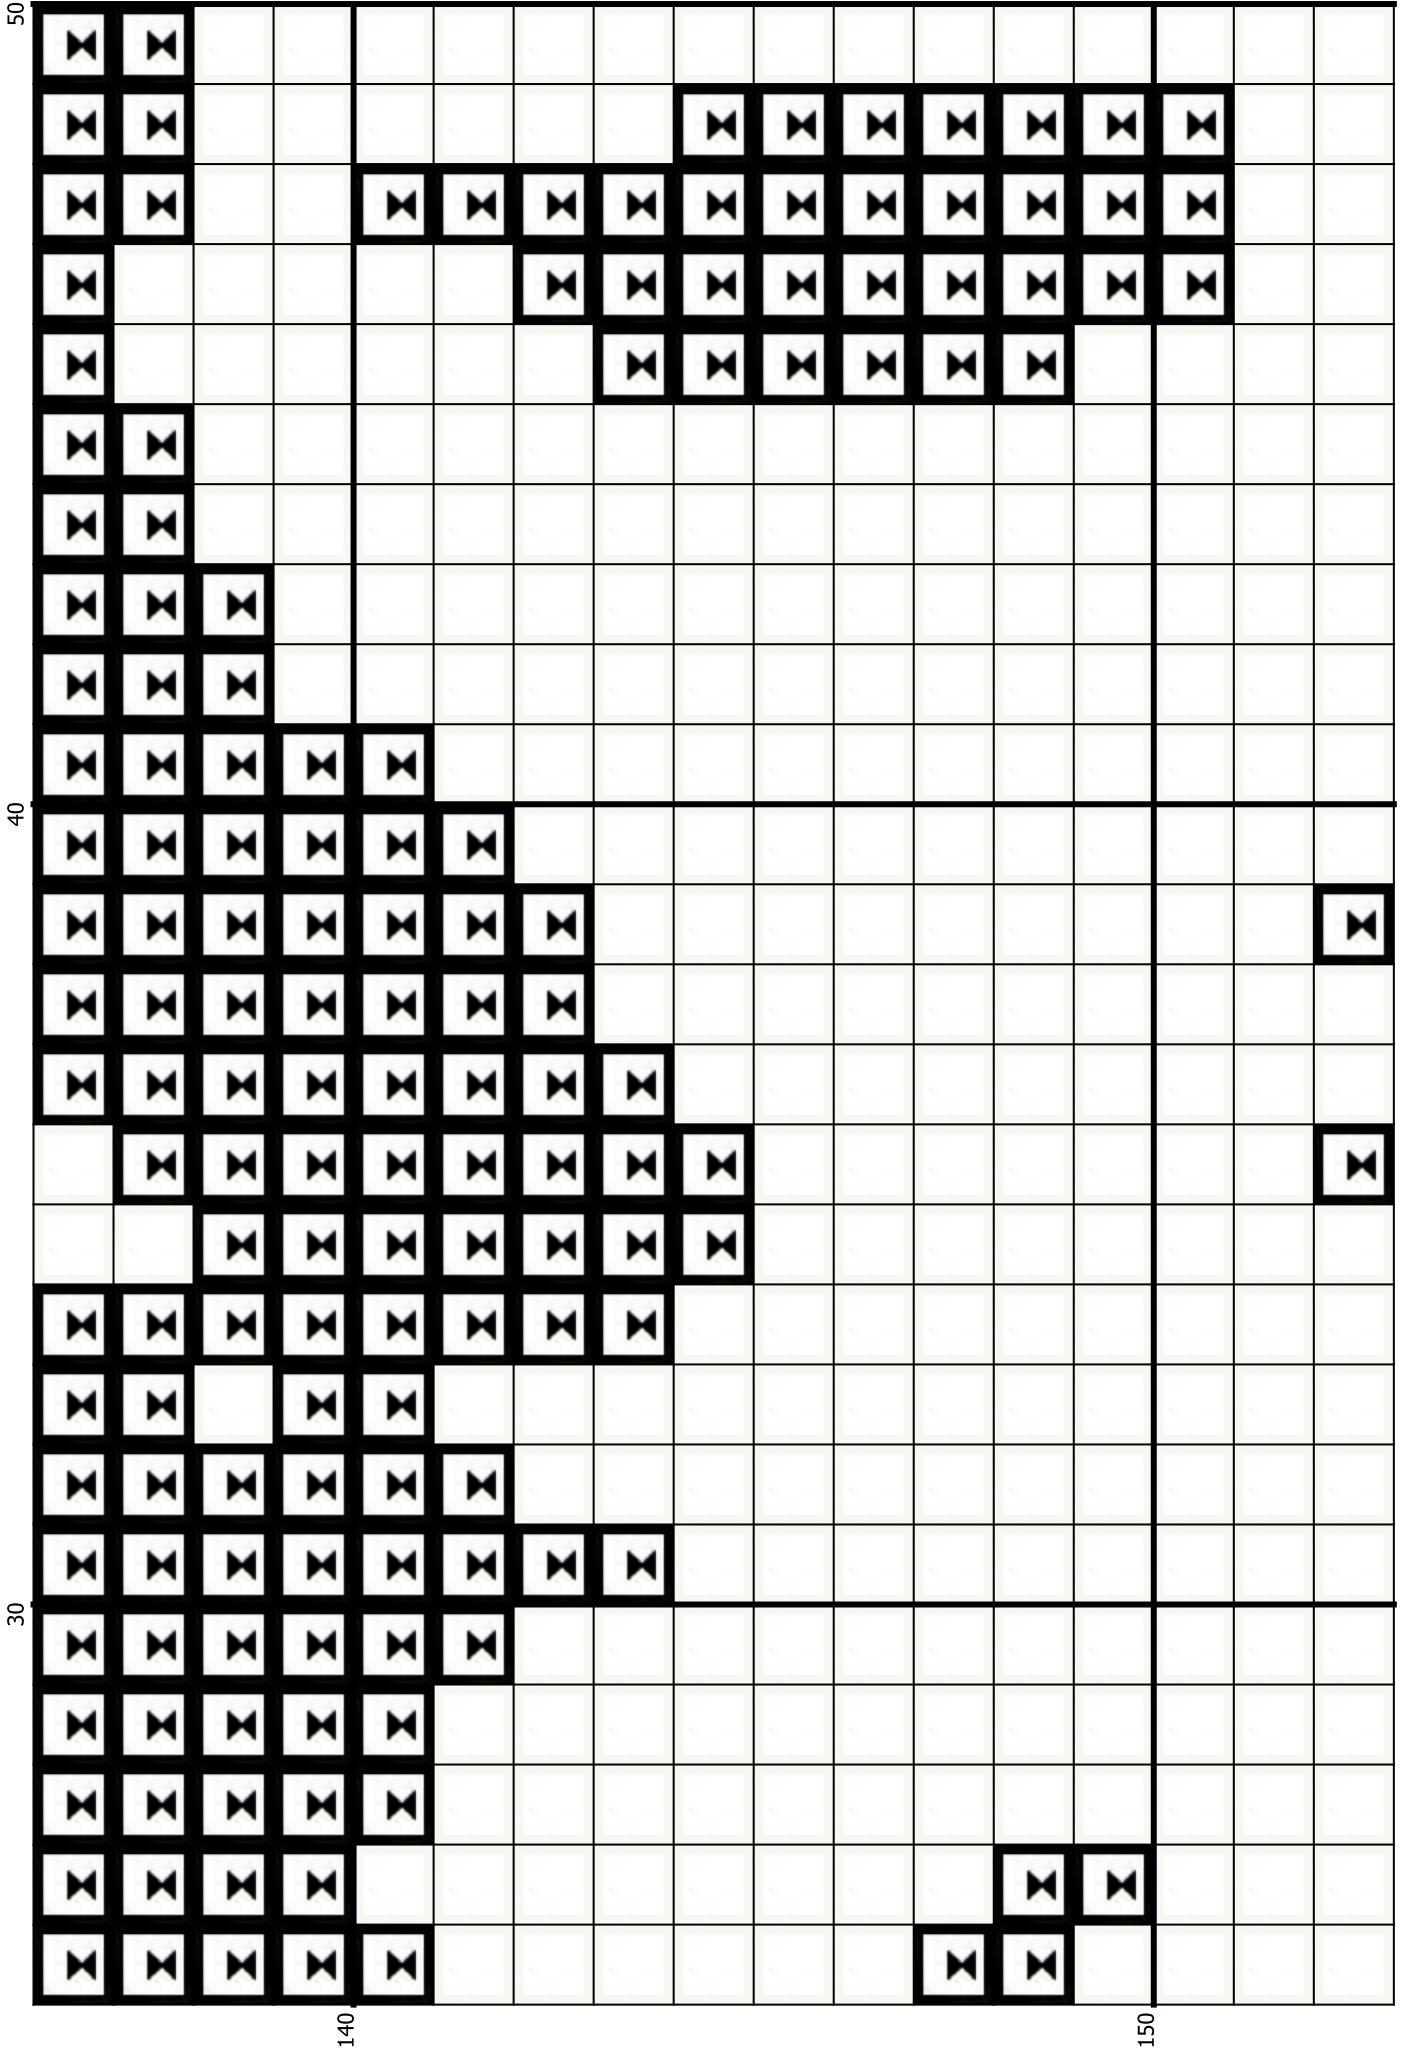

1	13	25	37	49
2	14	26	38	50
3	15	27	39	51
4	16	28	40	52
5	17	29	41	53
6	18	30	42	54
7	19	31	43	55
8	20	32	44	56
9	21	33	45	57
10	22	34	46	58
11	23	35	47	59
12	24	36	48	60

The pattern uses 2 colors and is 125 squares wide by 188 squares high.

30

70

80

50

40

30

90

100