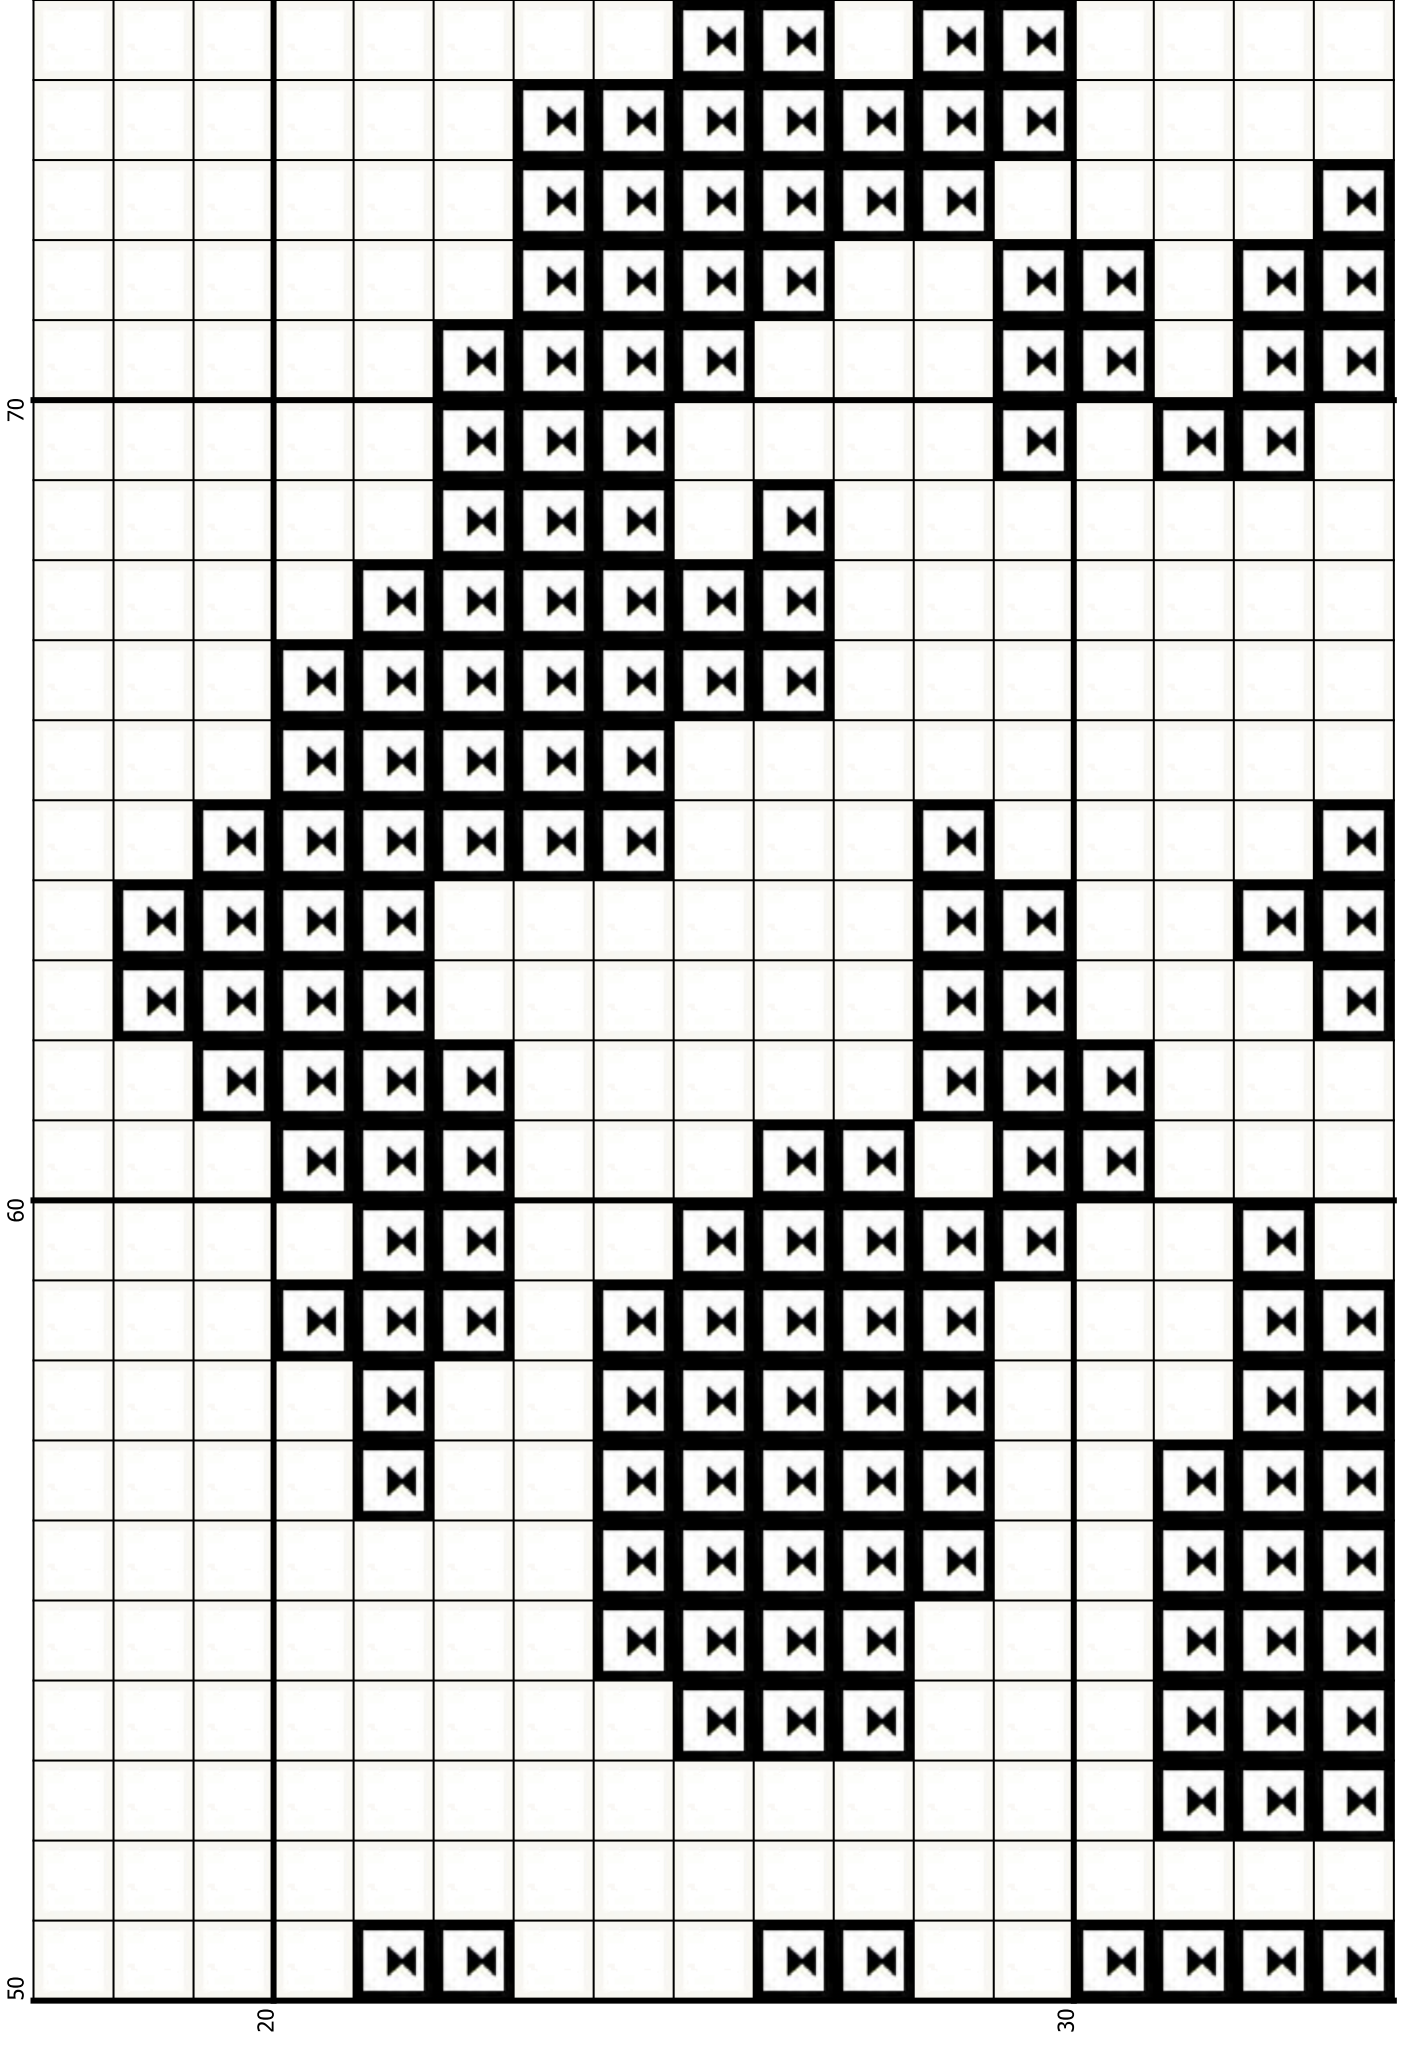

1	13	25	37	49
2	14	26	38	50
3	15	27	39	51
4	16	28	40	52
5	17	29	41	53
6	18	30	42	54
7	19	31	43	55
8	20	32	44	56
9	21	33	45	57
10	22	34	46	58
11	23	35	47	59
12	24	36	48	60

The pattern uses 2 colors and is 125 squares wide by 188 squares high.

30

70

80

50

40

30

90

100

50

40

30

160

170

50

60

70

0

10

70

60

50

20

30

70