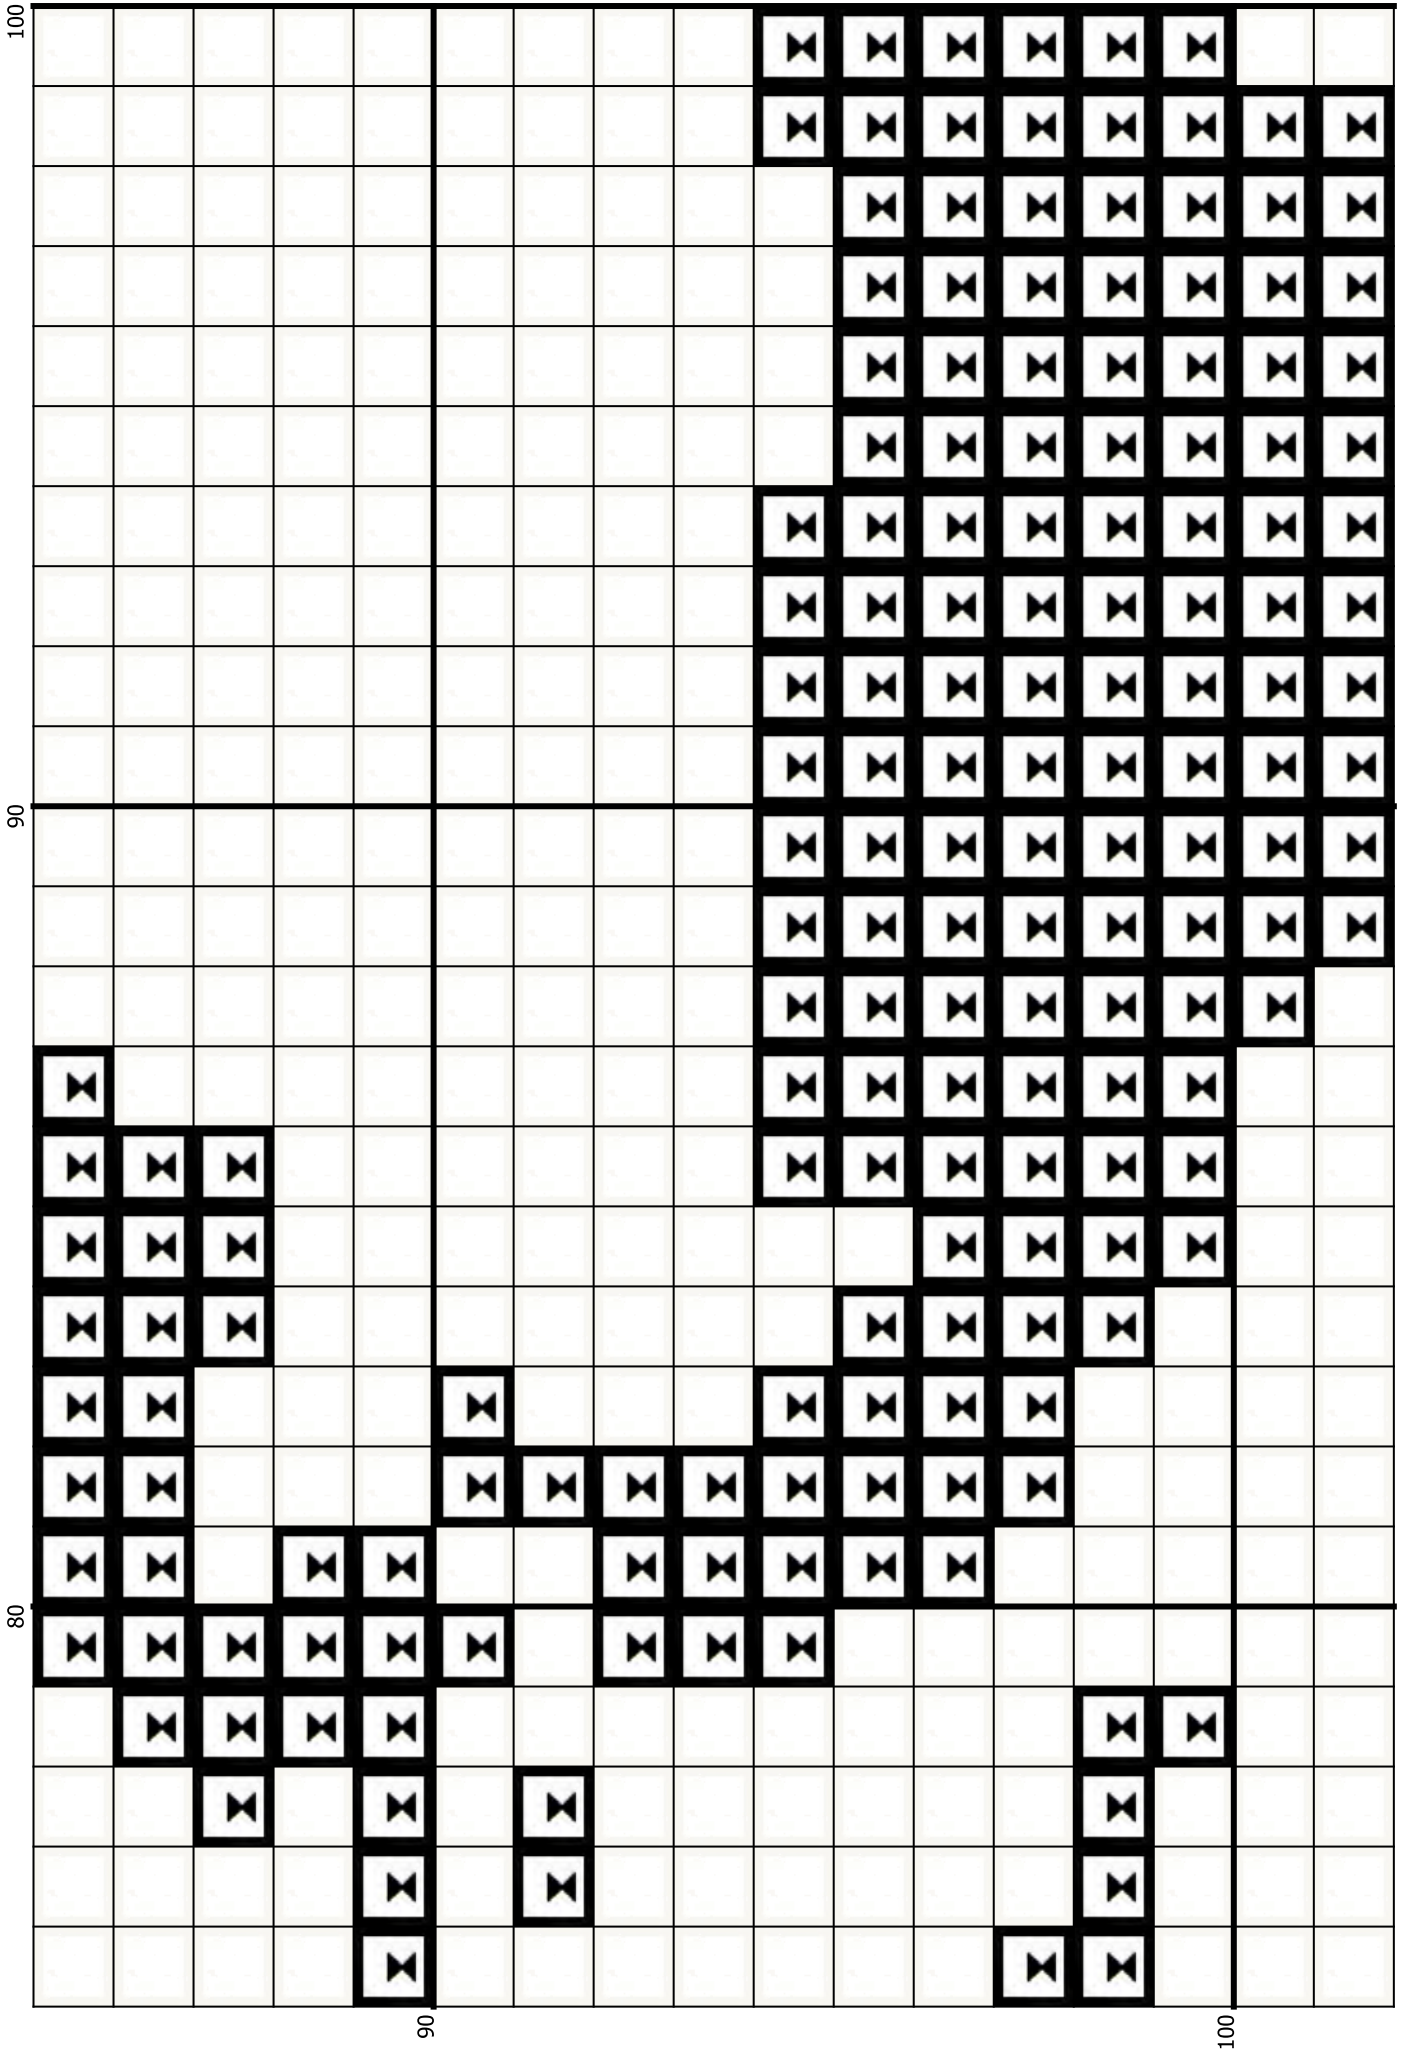

1	13	25	37	49
2	14	26	38	50
3	15	27	39	51
4	16	28	40	52
5	17	29	41	53
6	18	30	42	54
7	19	31	43	55
8	20	32	44	56
9	21	33	45	57
10	22	34	46	58
11	23	35	47	59
12	24	36	48	60

The pattern uses 2 colors and is 125 squares wide by 188 squares high.

20

10

0

90

100

20

10

0

60

50

40

50

70

60

50

60

50

60

70

70

80

188	
80	
90	
100	

90

100