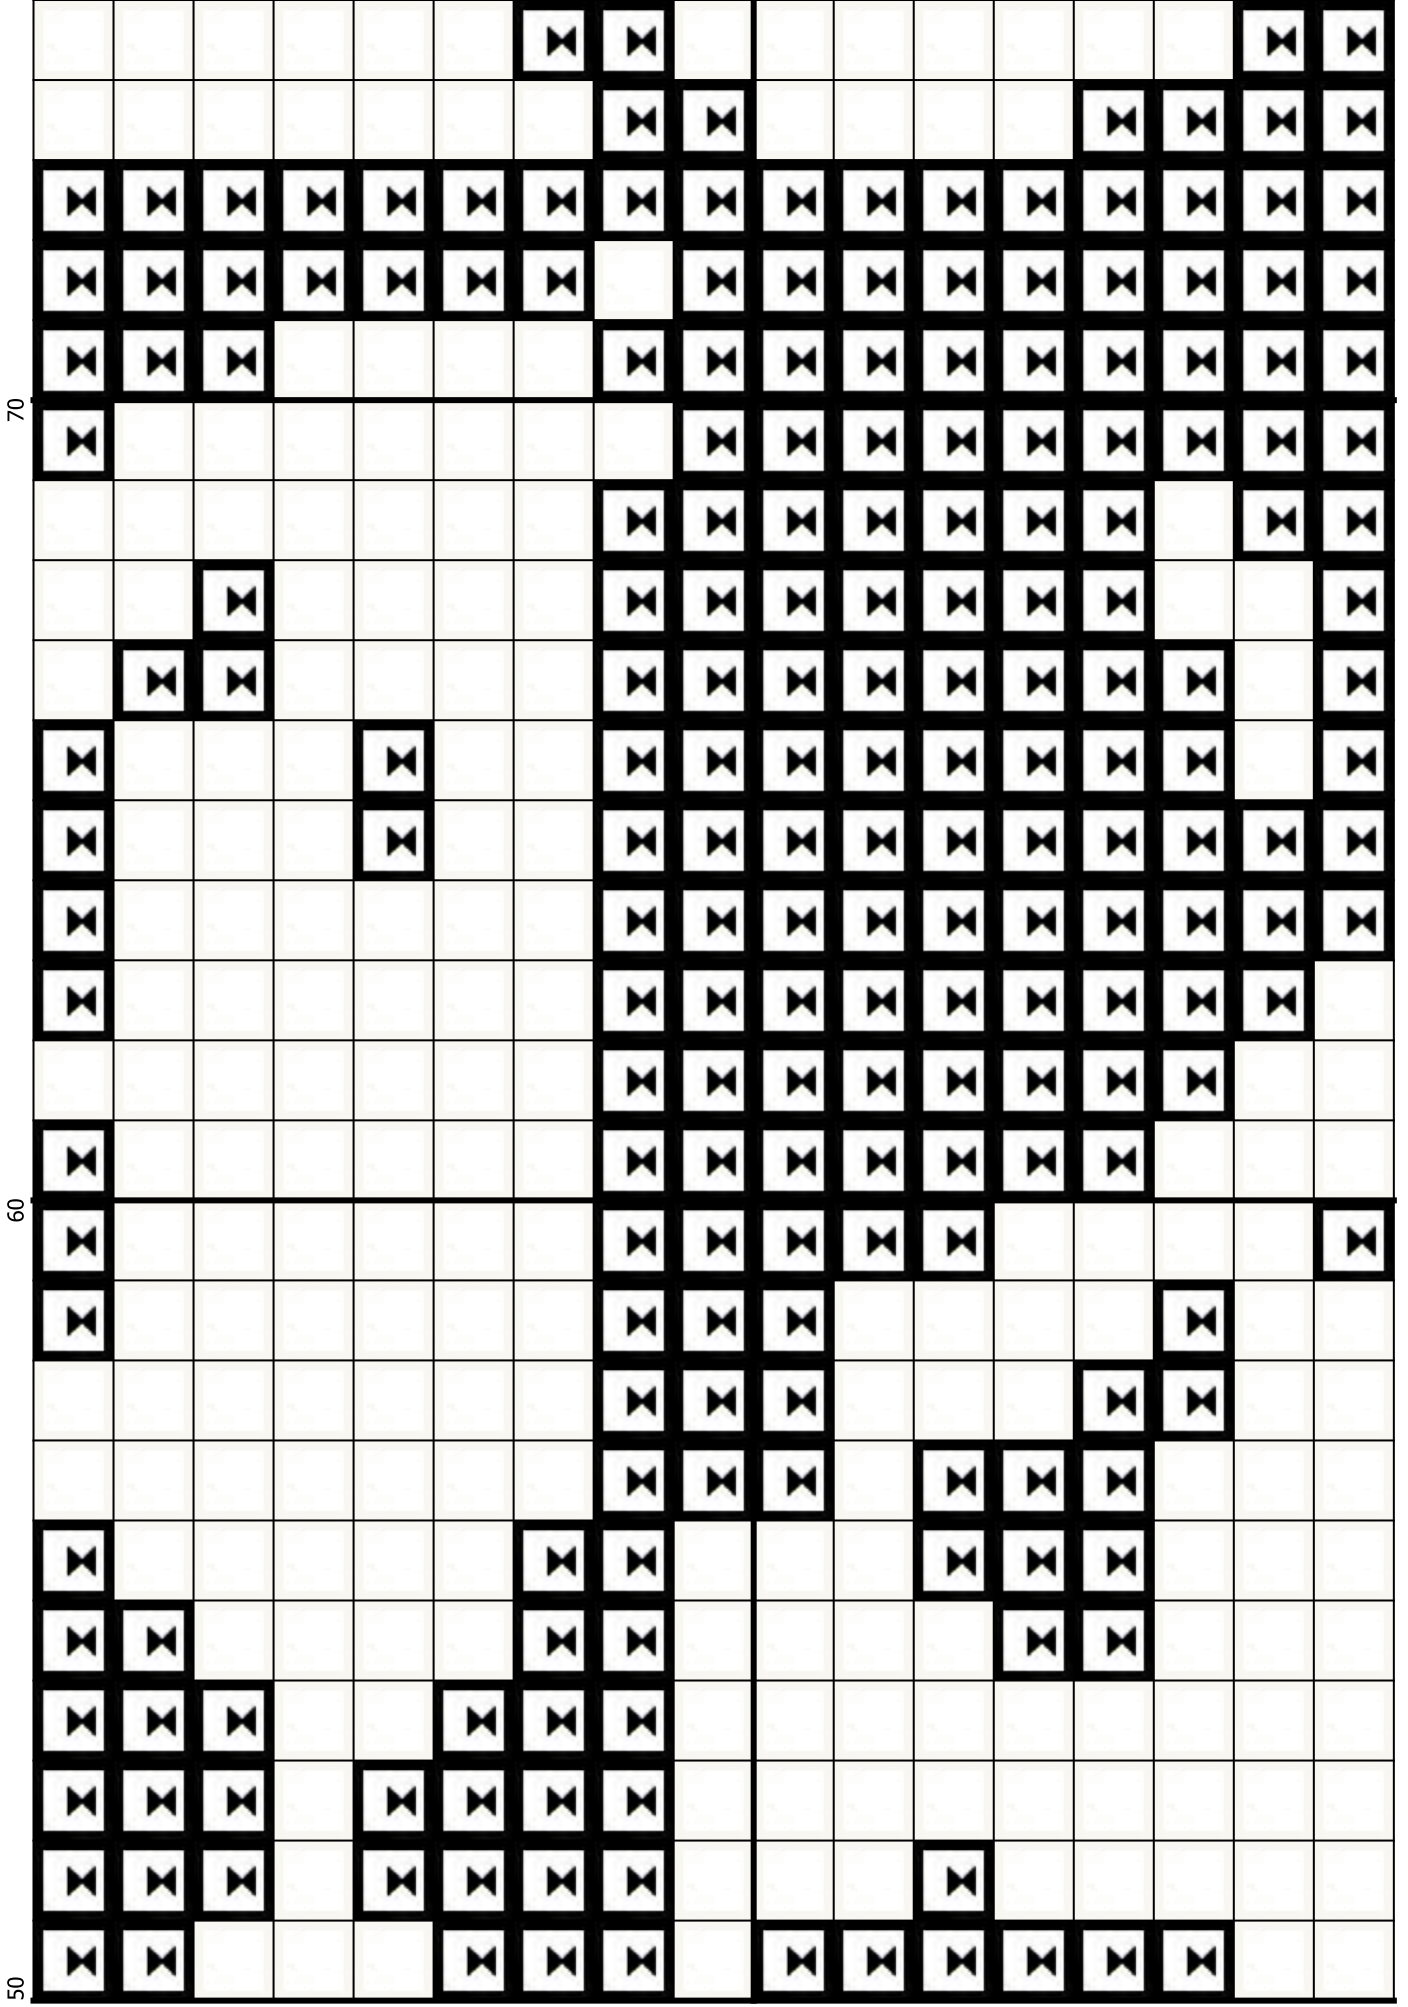

1	13	25	37	49
2	14	26	38	50
3	15	27	39	51
4	16	28	40	52
5	17	29	41	53
6	18	30	42	54
7	19	31	43	55
8	20	32	44	56
9	21	33	45	57
10	22	34	46	58
11	23	35	47	59
12	24	36	48	60

The pattern uses 2 colors and is 125 squares wide by 188 squares high.

0

10

70

60

50

20

30

70

60

50

40

50

70

60

50

60

50

60

70

70

80

188	
80	
90	
100	

90

100