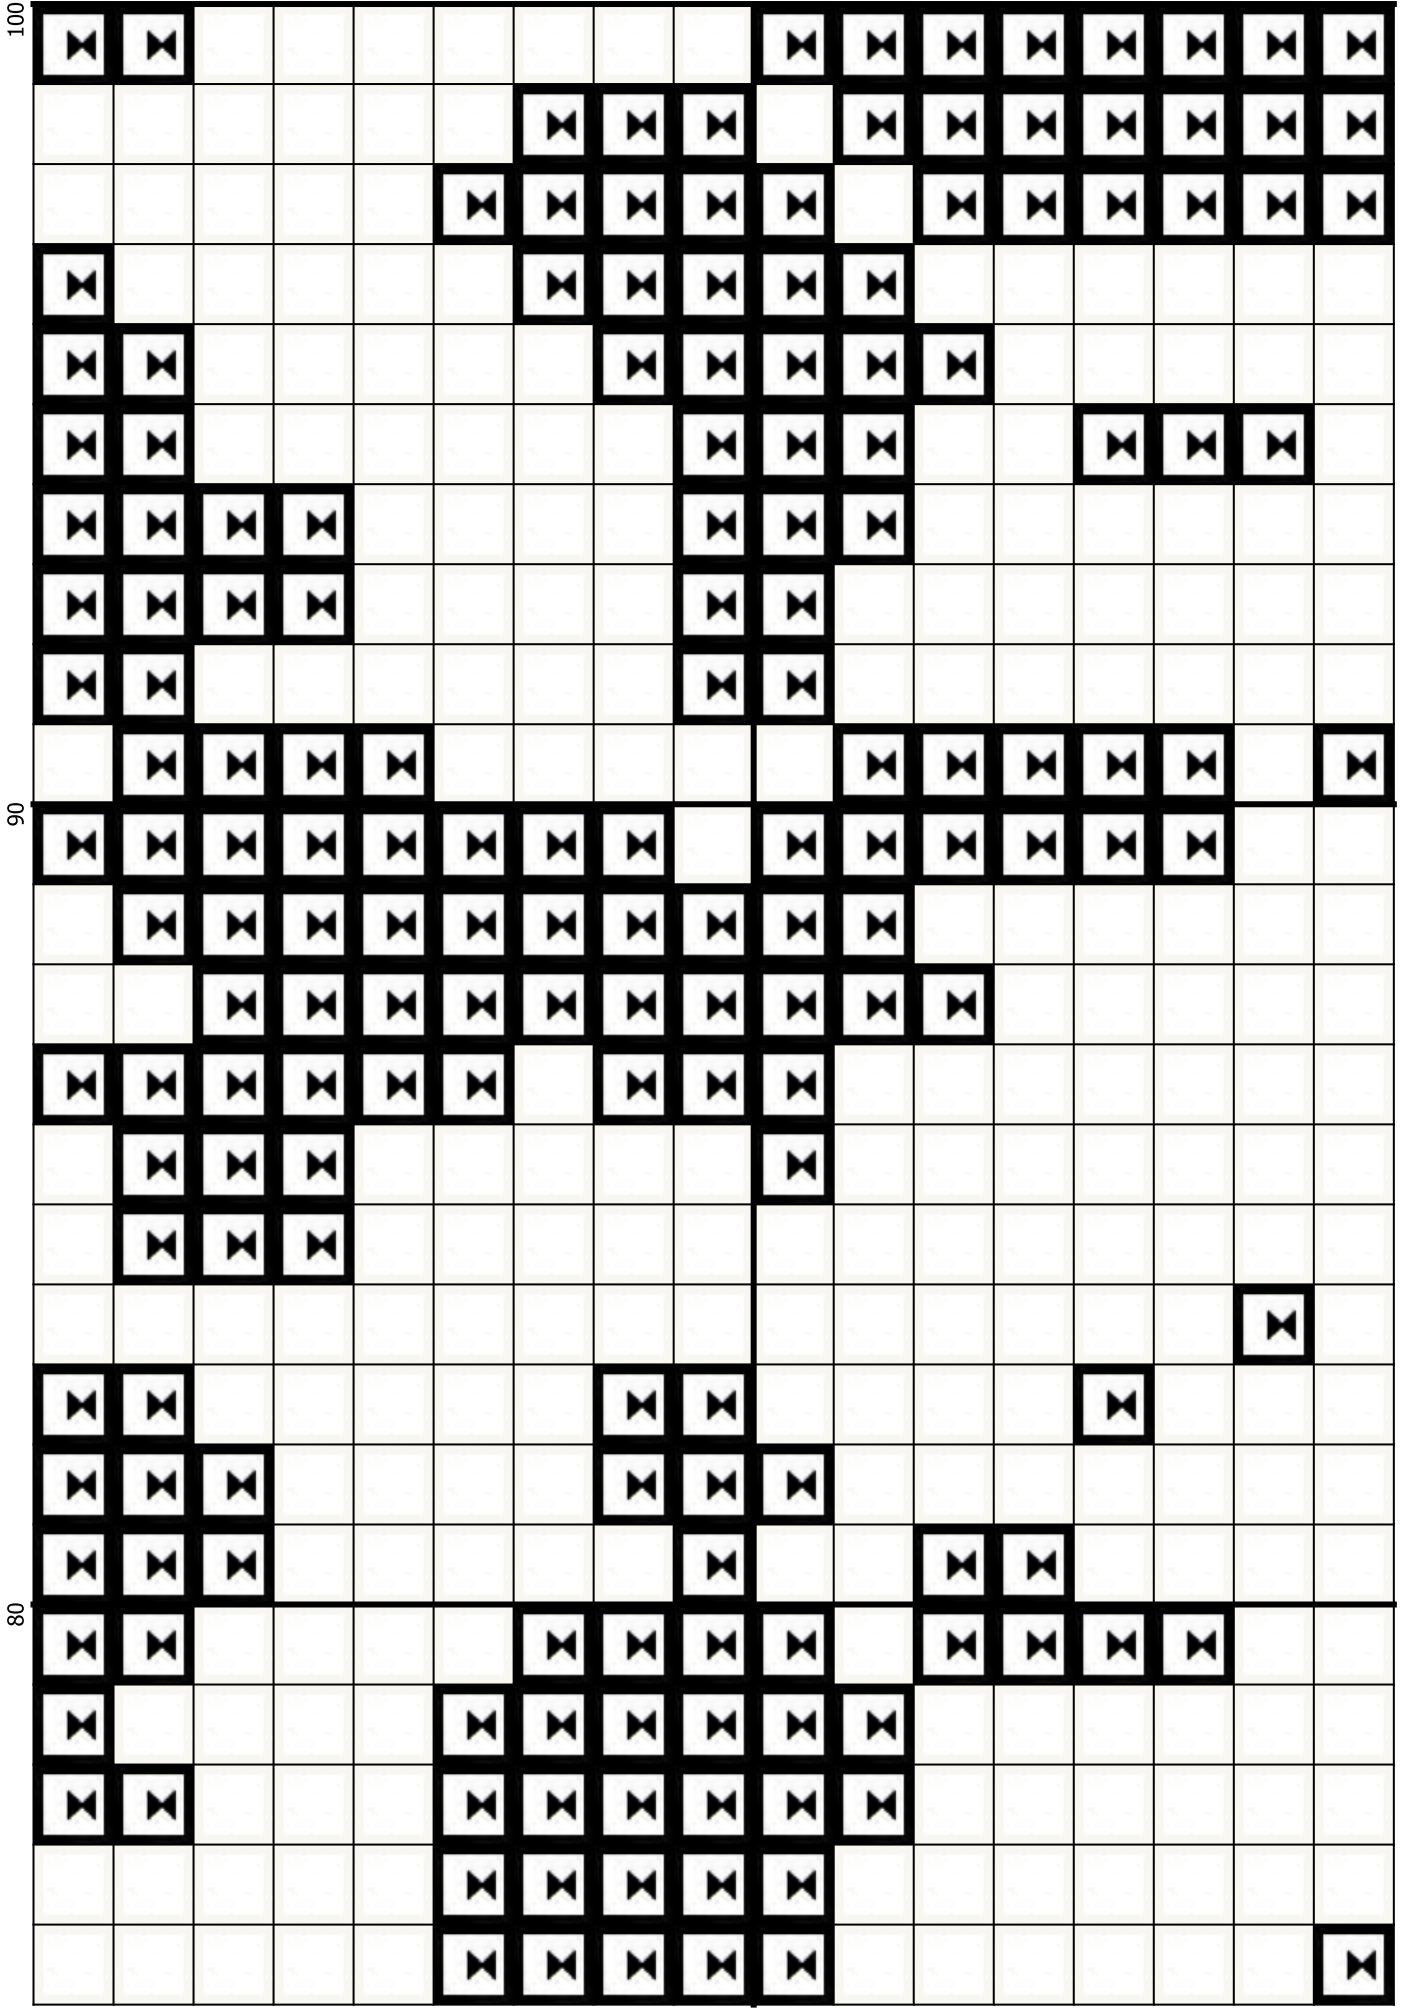

1	13	25	37	49
2	14	26	38	50
3	15	27	39	51
4	16	28	40	52
5	17	29	41	53
6	18	30	42	54
7	19	31	43	55
8	20	32	44	56
9	21	33	45	57
10	22	34	46	58
11	23	35	47	59
12	24	36	48	60

The pattern uses 2 colors and is 125 squares wide by 188 squares high.

All codes are for DMC floss.

	Count	Code	Name
	5542	310	Black
	17958	3865	Winter White

20

10

0

10

20

10

60

50

40

50

70

60

50

60

50

60

70

70

80

188	
80	
90	
100	

90

100