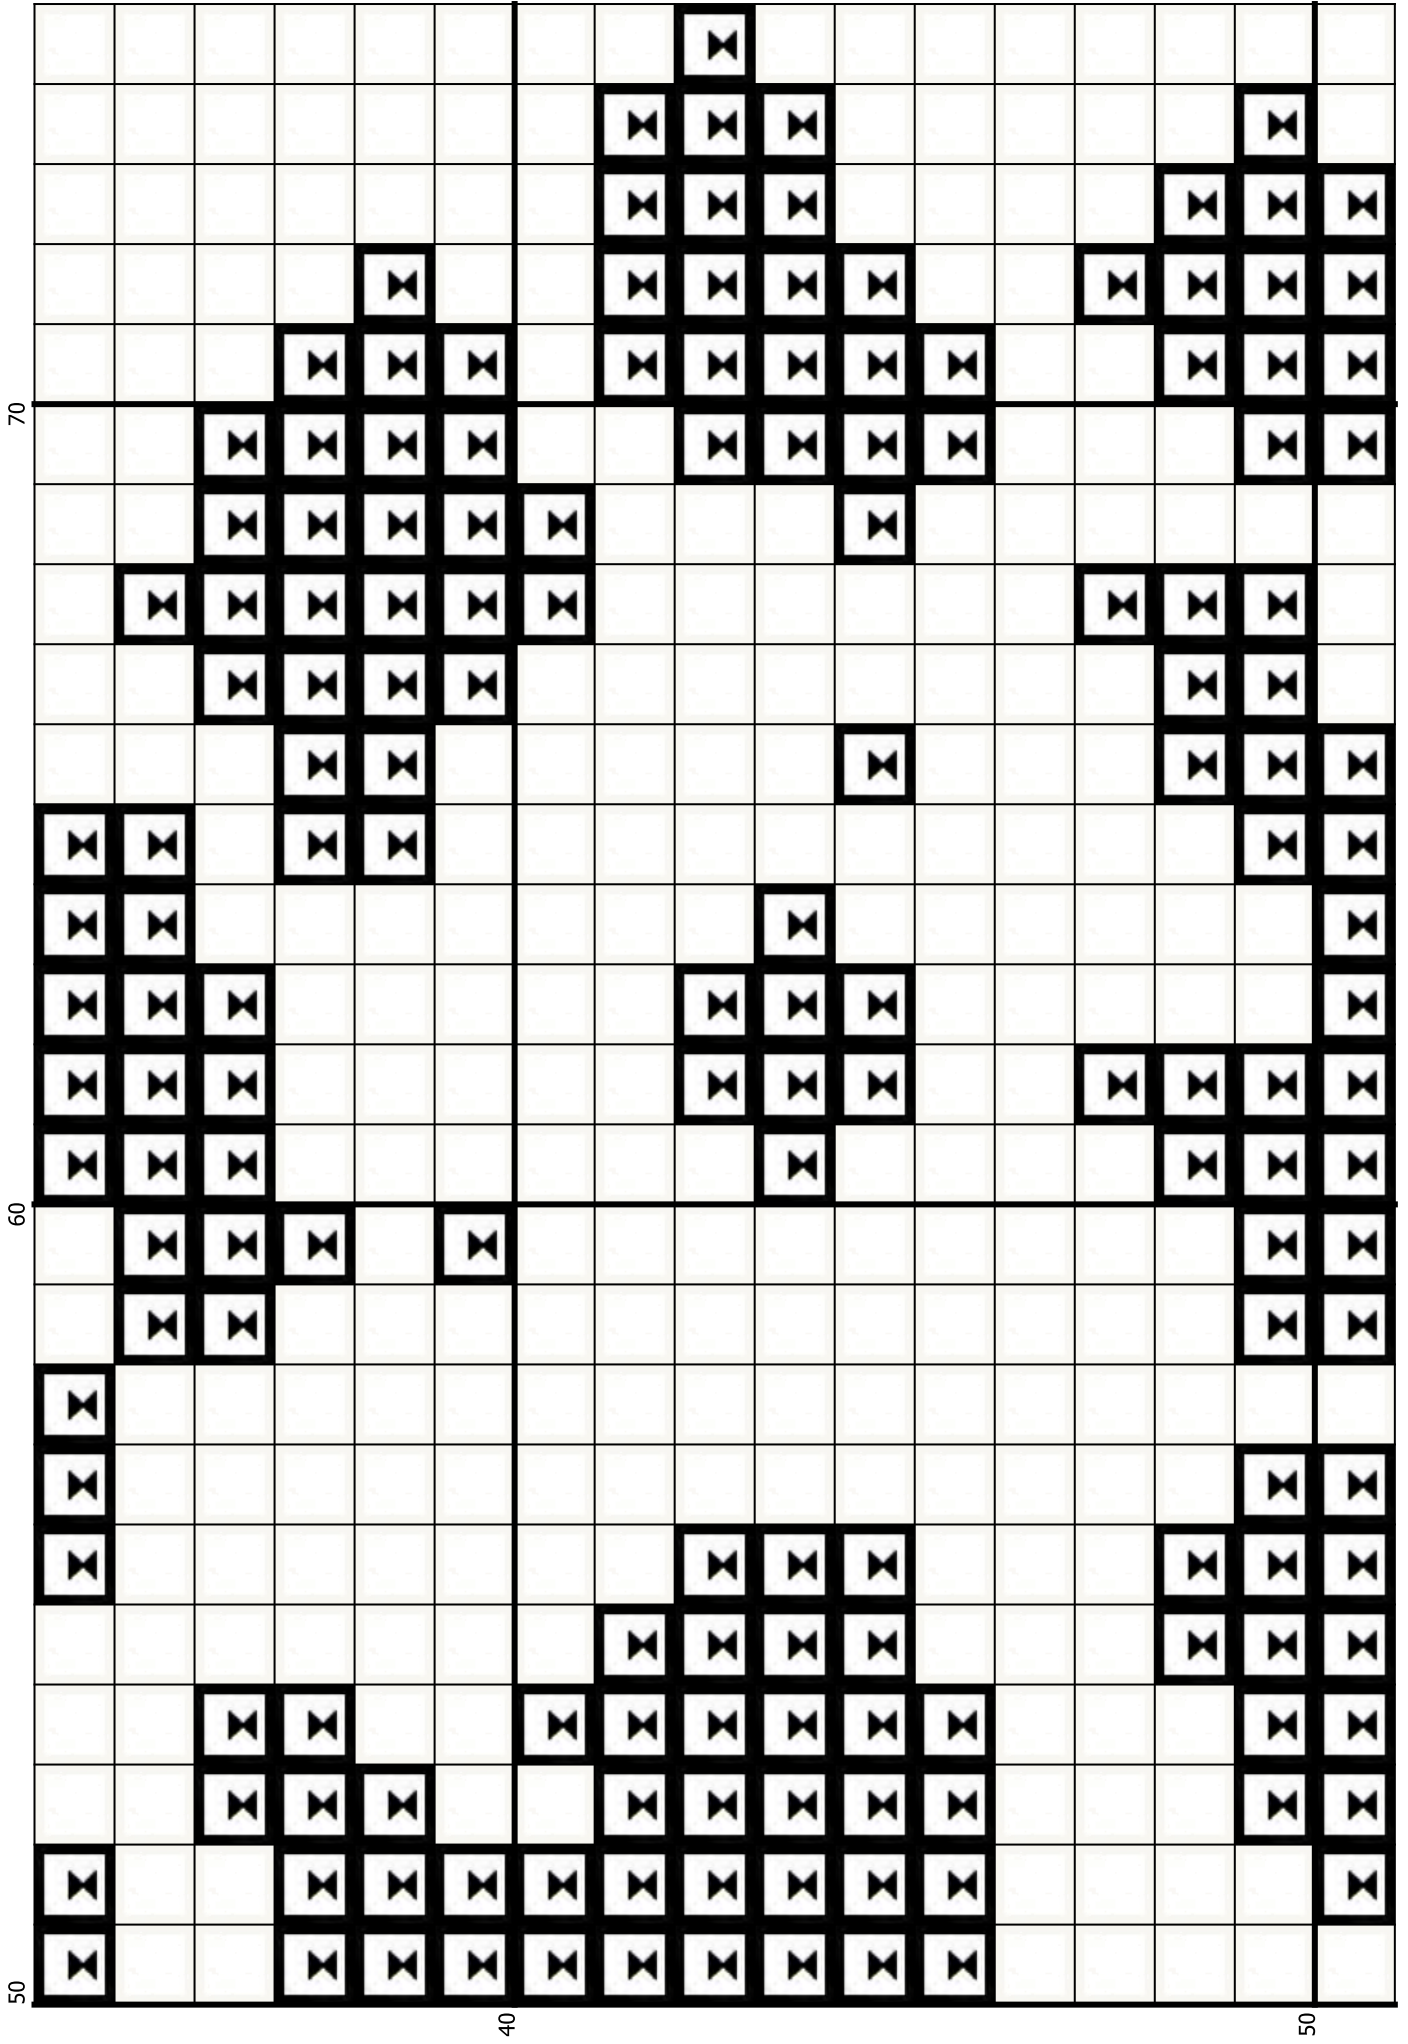

1	13	25	37	49
2	14	26	38	50
3	15	27	39	51
4	16	28	40	52
5	17	29	41	53
6	18	30	42	54
7	19	31	43	55
8	20	32	44	56
9	21	33	45	57
10	22	34	46	58
11	23	35	47	59
12	24	36	48	60

The pattern uses 2 colors and is 125 squares wide by 188 squares high.

0

10

70

60

50

20

30

70

60

50

40

50

70

60

50

60

50

60

70

70

80

188	
80	
90	
100	

90

100