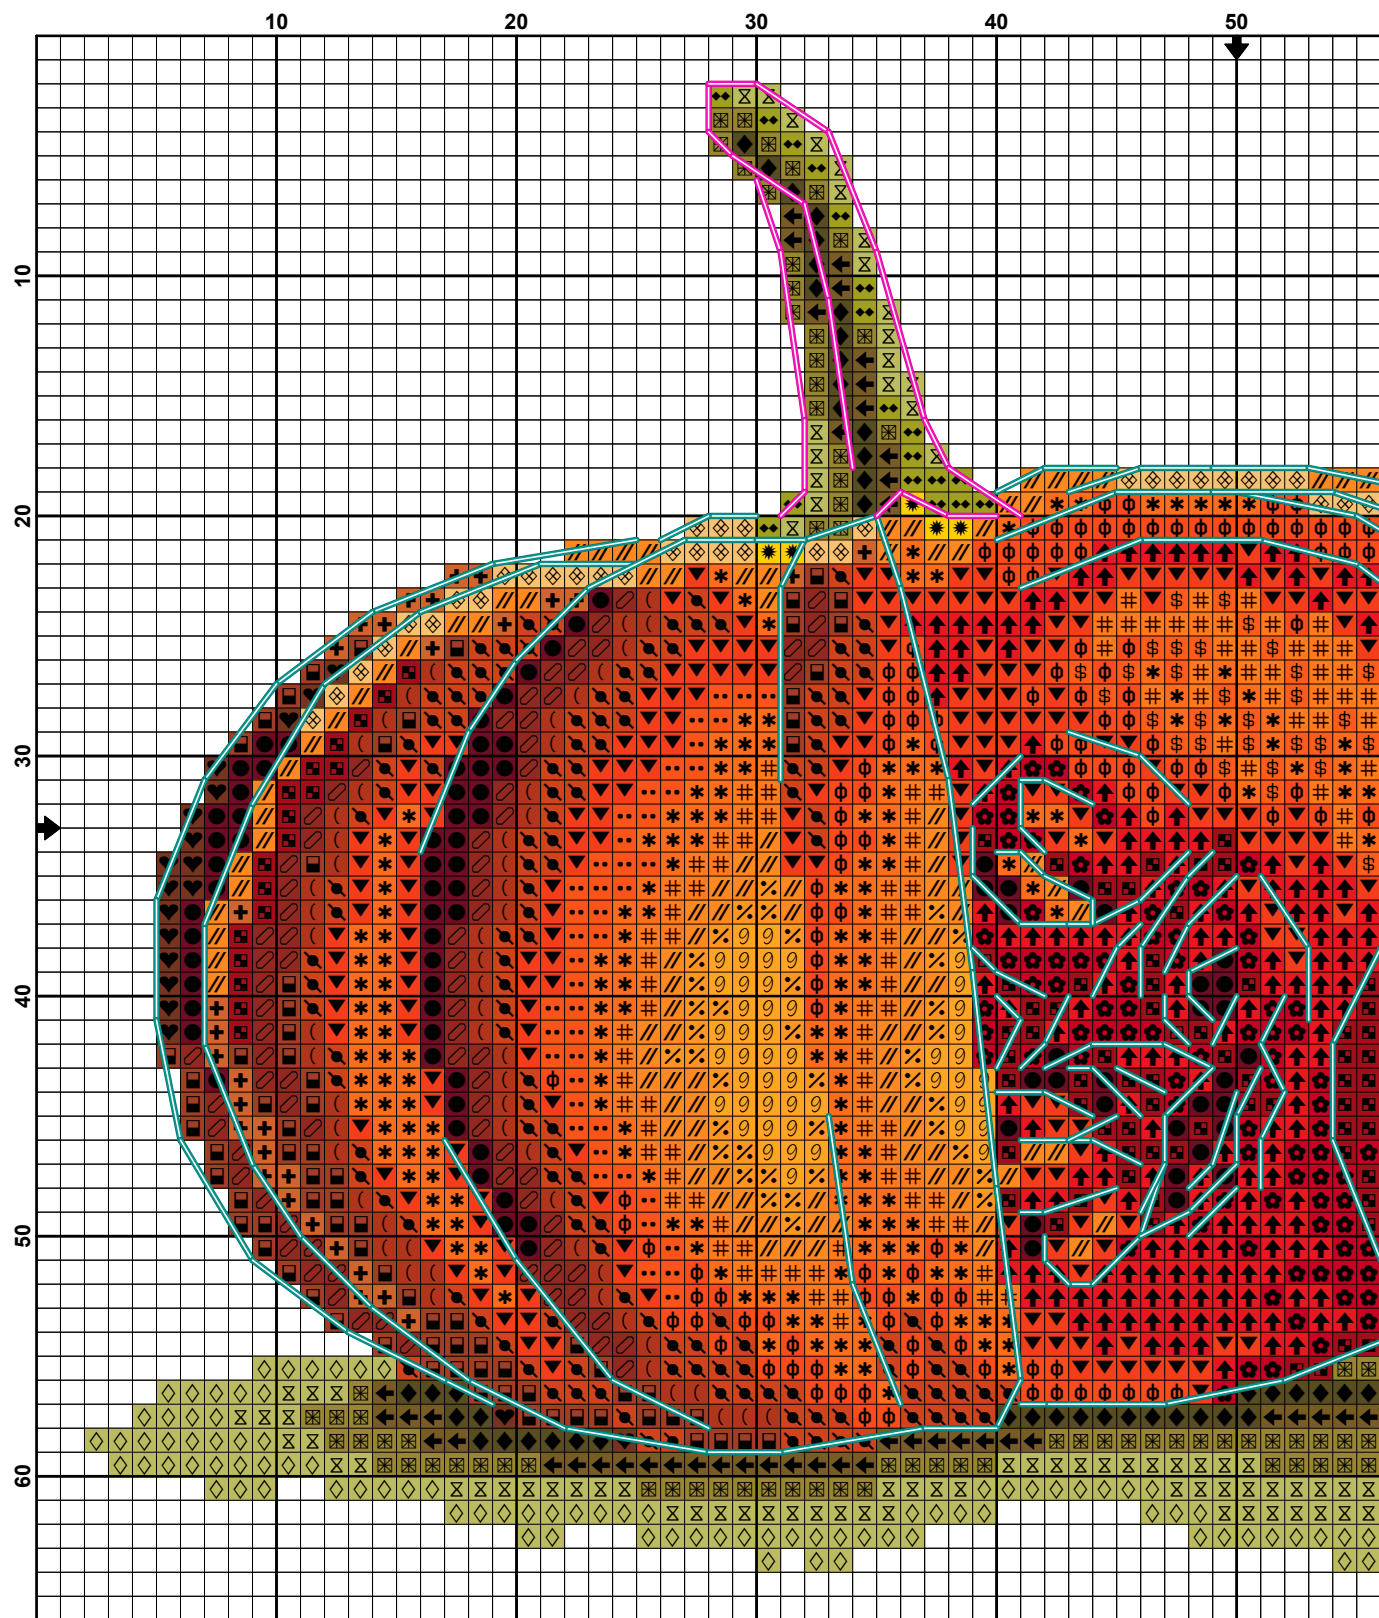

EUGENIA KOLESNIKOVA ©

by SmartCrossStitch

Pattern Name: Pumpkim
Designed By: Eugenia Kolesnikova
Company: <https://smartcrosstitch.com/>

Fabric: Aida 16, White
Size: 98w X 64h Stitches
 16 Count, 15.56w X 10.16h cm

Floss Used for Full Stitches:

Symbol	Strands	Type	Number	Color
	2	DMC	166	Moss Green-MD LT
	2	DMC	400	Mahogany-DK
	2	DMC	472	Avocado Green-UL LT
	2	DMC	606	Bright Orange-Red
	2	DMC	666	Christmas Red-BRT
	2	DMC	720	Orange Spice-DK
	2	DMC	730	Olive Green-VY DK
	2	DMC	733	Olive Green-MD
	2	DMC	740	Tangerine
	2	DMC	741	Tangerine-MD
	2	DMC	742	Yellow-DK
	2	DMC	815	Garnet-MD
	2	DMC	817	Coral Red-VY DK
	2	DMC	831	Golden Olive-MD
	2	DMC	919	Red Copper
	2	DMC	920	Copper-MD
	2	DMC	946	Burnt Orange-MD
	2	DMC	947	Burnt Orange
	2	DMC	972	Canary-DK
	2	DMC	973	Lemon-BRT
	2	DMC	3853	Autumn Gold-DK
	2	DMC	3855	Autumn Gold-LT
	1	DMC	972	Canary-DK
	1	DMC	973	Lemon-BRT
	1	DMC	740	Tangerine
	1	DMC	741	Tangerine-MD
	1	DMC	740	Tangerine
	1	DMC	947	Burnt Orange
	1	DMC	741	Tangerine-MD
	1	DMC	742	Yellow-DK
	1	DMC	946	Burnt Orange-MD
	1	DMC	740	Tangerine
	1	DMC	919	Red Copper
	1	DMC	720	Orange Spice-DK

Floss Used for Half Stitches:

Symbol	Strands	Type	Number	Color
	2	DMC	472	Avocado Green-UL LT

Floss Used for Back Stitches:

Symbol	Strands	Type	Number	Color
	1	DMC	730	Olive Green-VY DK
	1	DMC	815	Garnet-MD