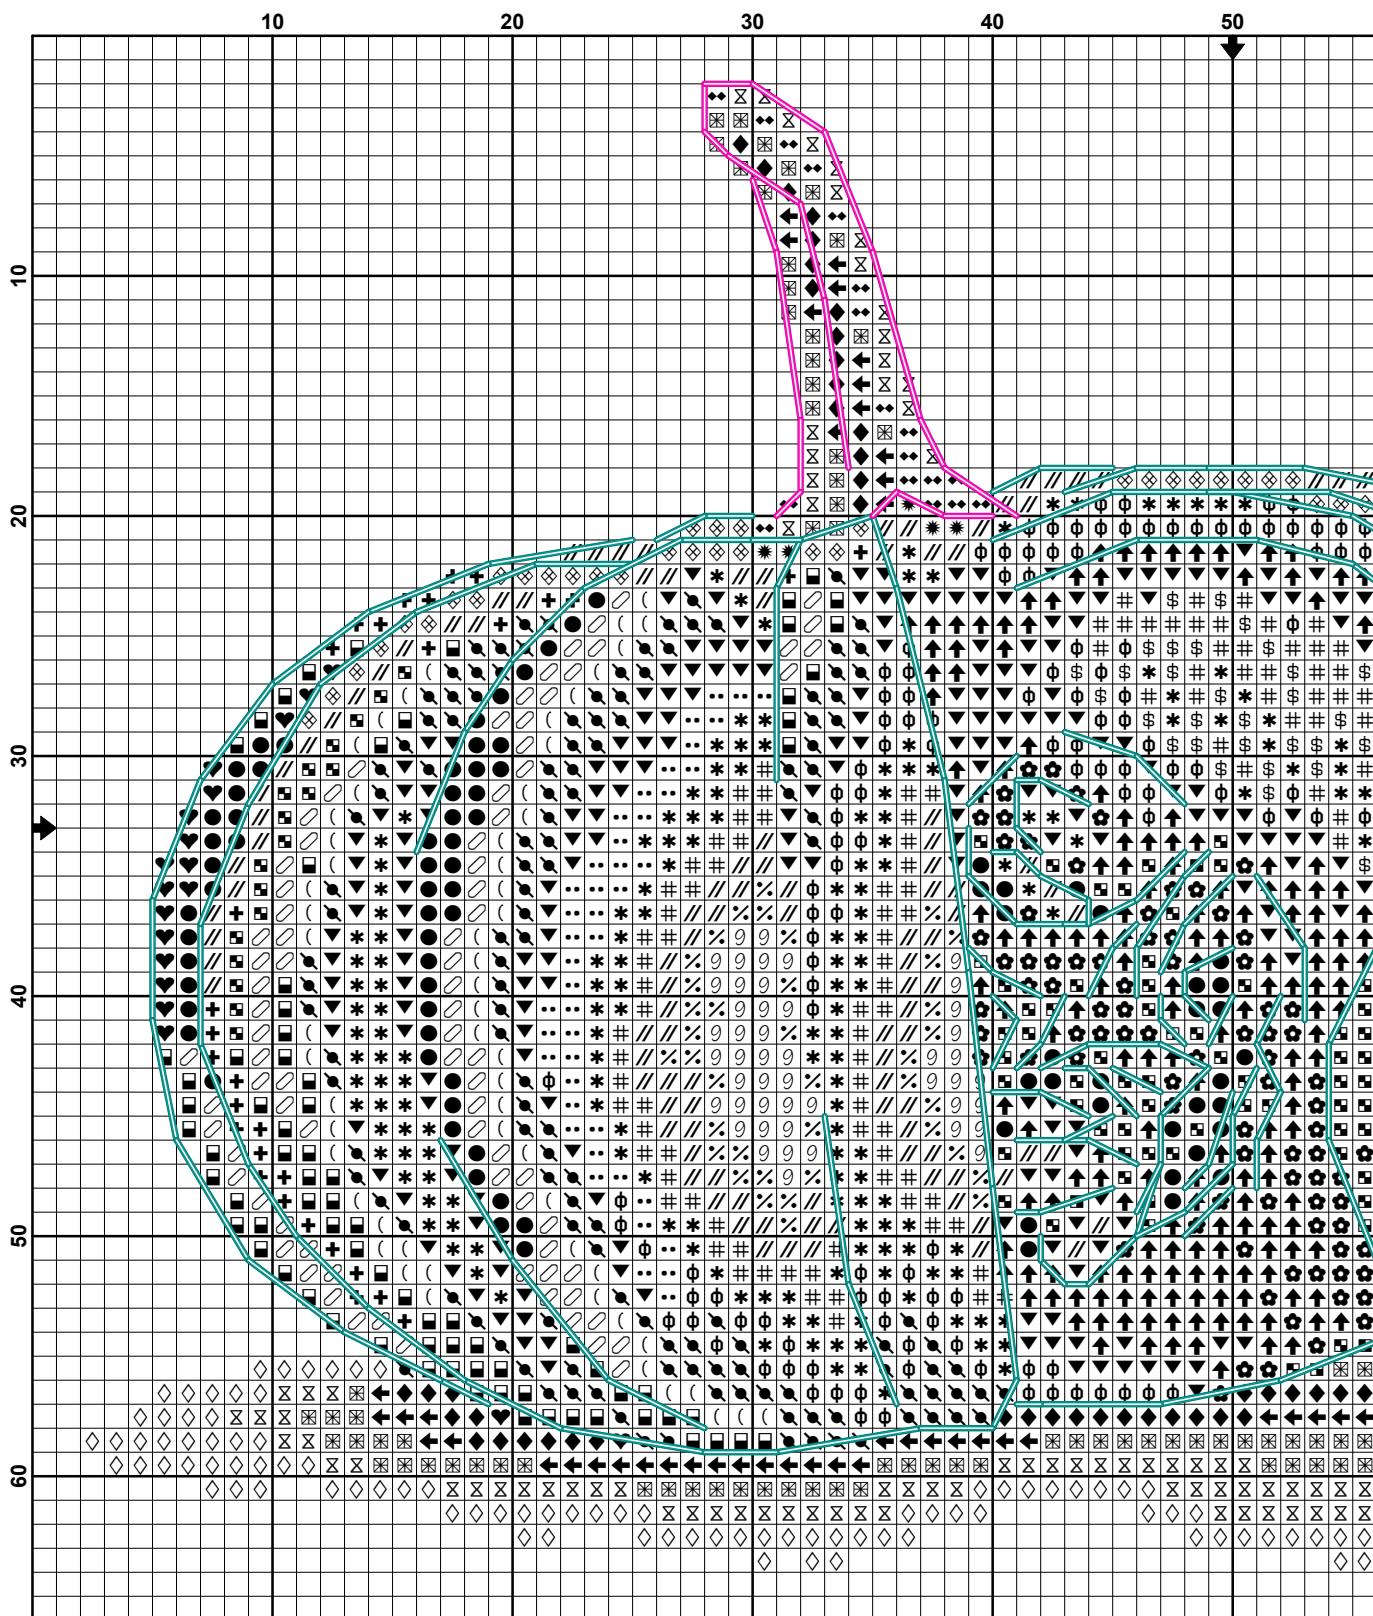

EUGENIA KOLESNIKOVA ©

by SmartCrossStitch

Pattern Name: Pumpkim
Designed By: Eugenia Kolesnikova
Company: <https://smartcrosstitch.com/>

Fabric: Aida 16, White
Size: 98w X 64h Stitches
 16 Count, 15.56w X 10.16h cm

Floss Used for Full Stitches:

Symbol	Strands	Type	Number	Color
	2	DMC	166	Moss Green-MD LT
	2	DMC	400	Mahogany-DK
	2	DMC	472	Avocado Green-UL LT
	2	DMC	606	Bright Orange-Red
	2	DMC	666	Christmas Red-BRT
	2	DMC	720	Orange Spice-DK
	2	DMC	730	Olive Green-VY DK
	2	DMC	733	Olive Green-MD
	2	DMC	740	Tangerine
	2	DMC	741	Tangerine-MD
	2	DMC	742	Yellow-DK
	2	DMC	815	Garnet-MD
	2	DMC	817	Coral Red-VY DK
	2	DMC	831	Golden Olive-MD
	2	DMC	919	Red Copper
	2	DMC	920	Copper-MD
	2	DMC	946	Burnt Orange-MD
	2	DMC	947	Burnt Orange
	2	DMC	972	Canary-DK
	2	DMC	973	Lemon-BRT
	2	DMC	3853	Autumn Gold-DK
	2	DMC	3855	Autumn Gold-LT
	1	DMC	972	Canary-DK
	1	DMC	973	Lemon-BRT
	1	DMC	740	Tangerine
	1	DMC	741	Tangerine-MD
	1	DMC	740	Tangerine
	1	DMC	947	Burnt Orange
	1	DMC	741	Tangerine-MD
	1	DMC	742	Yellow-DK
	1	DMC	946	Burnt Orange-MD
	1	DMC	740	Tangerine
	1	DMC	919	Red Copper
	1	DMC	720	Orange Spice-DK

Floss Used for Half Stitches:

Symbol	Strands	Type	Number	Color
	2	DMC	472	Avocado Green-UL LT

Floss Used for Back Stitches:

Symbol	Strands	Type	Number	Color
	1	DMC	730	Olive Green-VY DK
	1	DMC	815	Garnet-MD