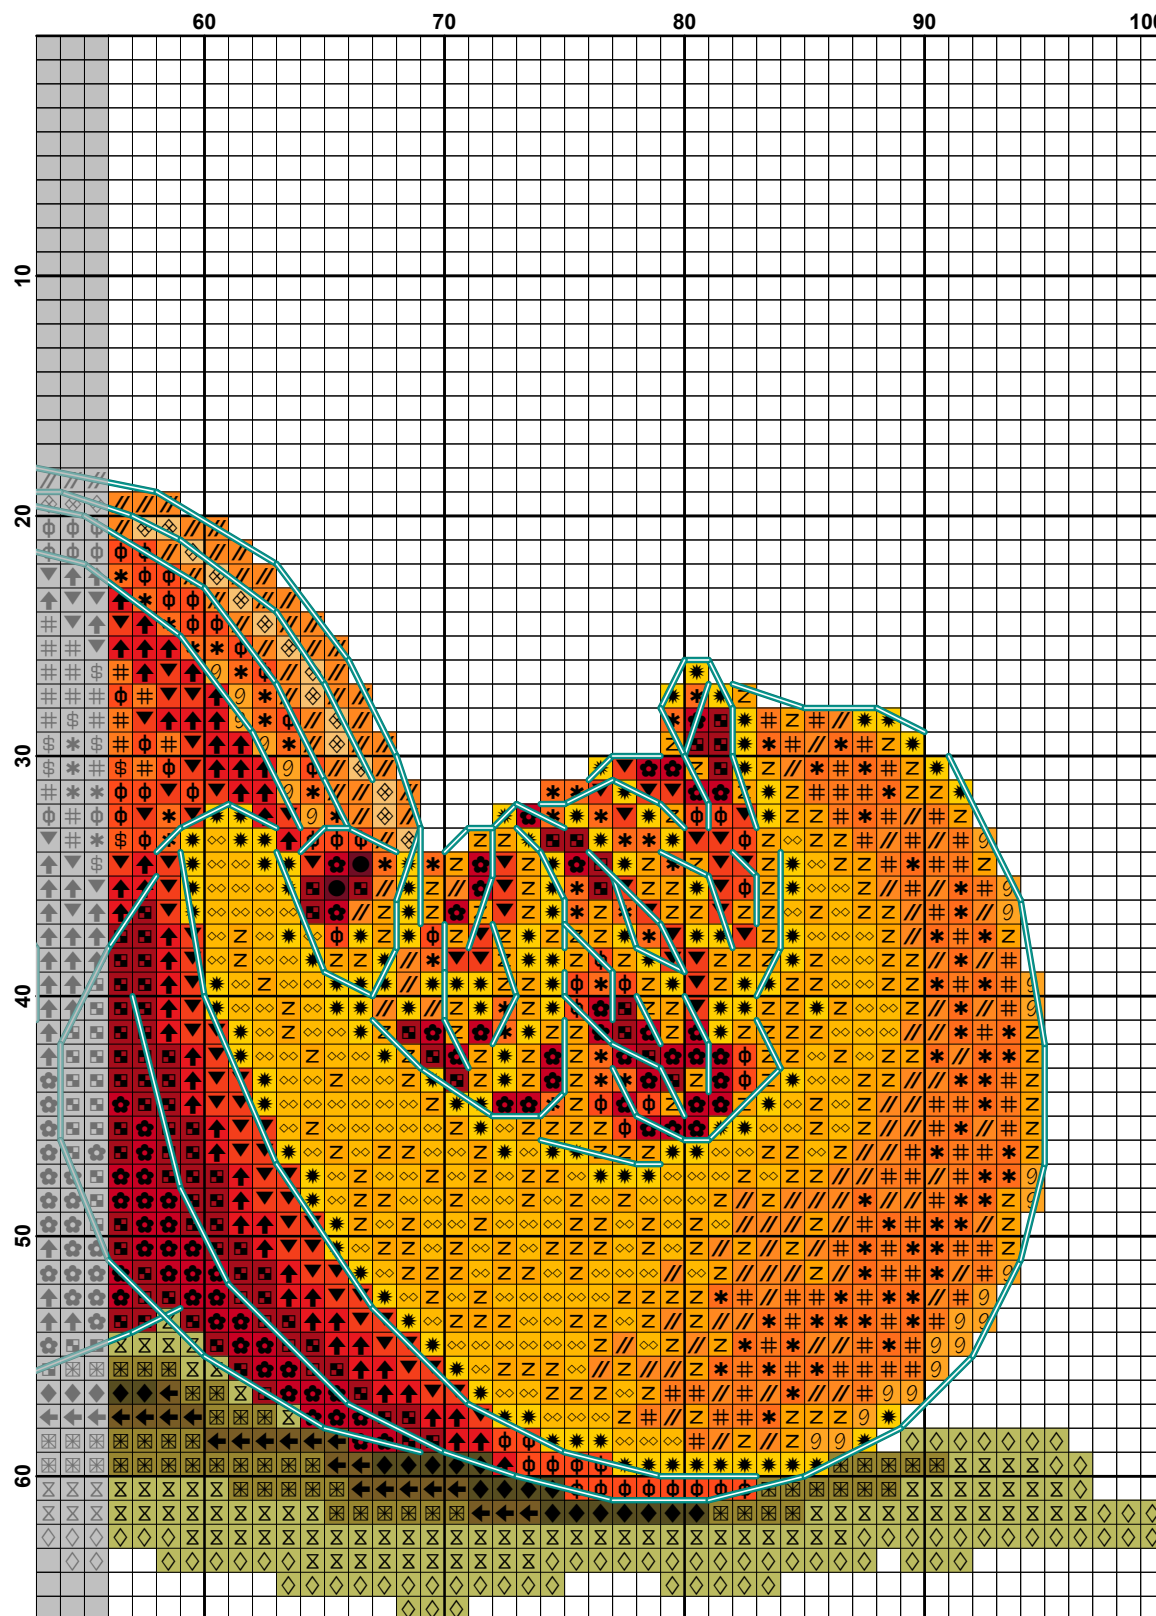

EUGENIA KOLESNIKOVA ©

by SmartCrossStitch

Pattern Name: Pumpkim
Designed By: Eugenia Kolesnikova
Company: <https://smartcrosstitch.com/>

Fabric: Aida 16, White
Size: 98w X 64h Stitches
 16 Count, 15.56w X 10.16h cm

Floss Used for Full Stitches:

Symbol	Strands	Type	Number	Color
	2	DMC	166	Moss Green-MD LT
	2	DMC	400	Mahogany-DK
	2	DMC	472	Avocado Green-UL LT
	2	DMC	606	Bright Orange-Red
	2	DMC	666	Christmas Red-BRT
	2	DMC	720	Orange Spice-DK
	2	DMC	730	Olive Green-VY DK
	2	DMC	733	Olive Green-MD
	2	DMC	740	Tangerine
	2	DMC	741	Tangerine-MD
	2	DMC	742	Yellow-DK
	2	DMC	815	Garnet-MD
	2	DMC	817	Coral Red-VY DK
	2	DMC	831	Golden Olive-MD
	2	DMC	919	Red Copper
	2	DMC	920	Copper-MD
	2	DMC	946	Burnt Orange-MD
	2	DMC	947	Burnt Orange
	2	DMC	972	Canary-DK
	2	DMC	973	Lemon-BRT
	2	DMC	3853	Autumn Gold-DK
	2	DMC	3855	Autumn Gold-LT
	1	DMC	972	Canary-DK
	1	DMC	973	Lemon-BRT
	1	DMC	740	Tangerine
	1	DMC	741	Tangerine-MD
	1	DMC	740	Tangerine
	1	DMC	947	Burnt Orange
	1	DMC	741	Tangerine-MD
	1	DMC	742	Yellow-DK
	1	DMC	946	Burnt Orange-MD
	1	DMC	740	Tangerine
	1	DMC	919	Red Copper
	1	DMC	720	Orange Spice-DK

Floss Used for Half Stitches:

Symbol	Strands	Type	Number	Color
	2	DMC	472	Avocado Green-UL LT

Floss Used for Back Stitches:

Symbol	Strands	Type	Number	Color
	1	DMC	730	Olive Green-VY DK
	1	DMC	815	Garnet-MD