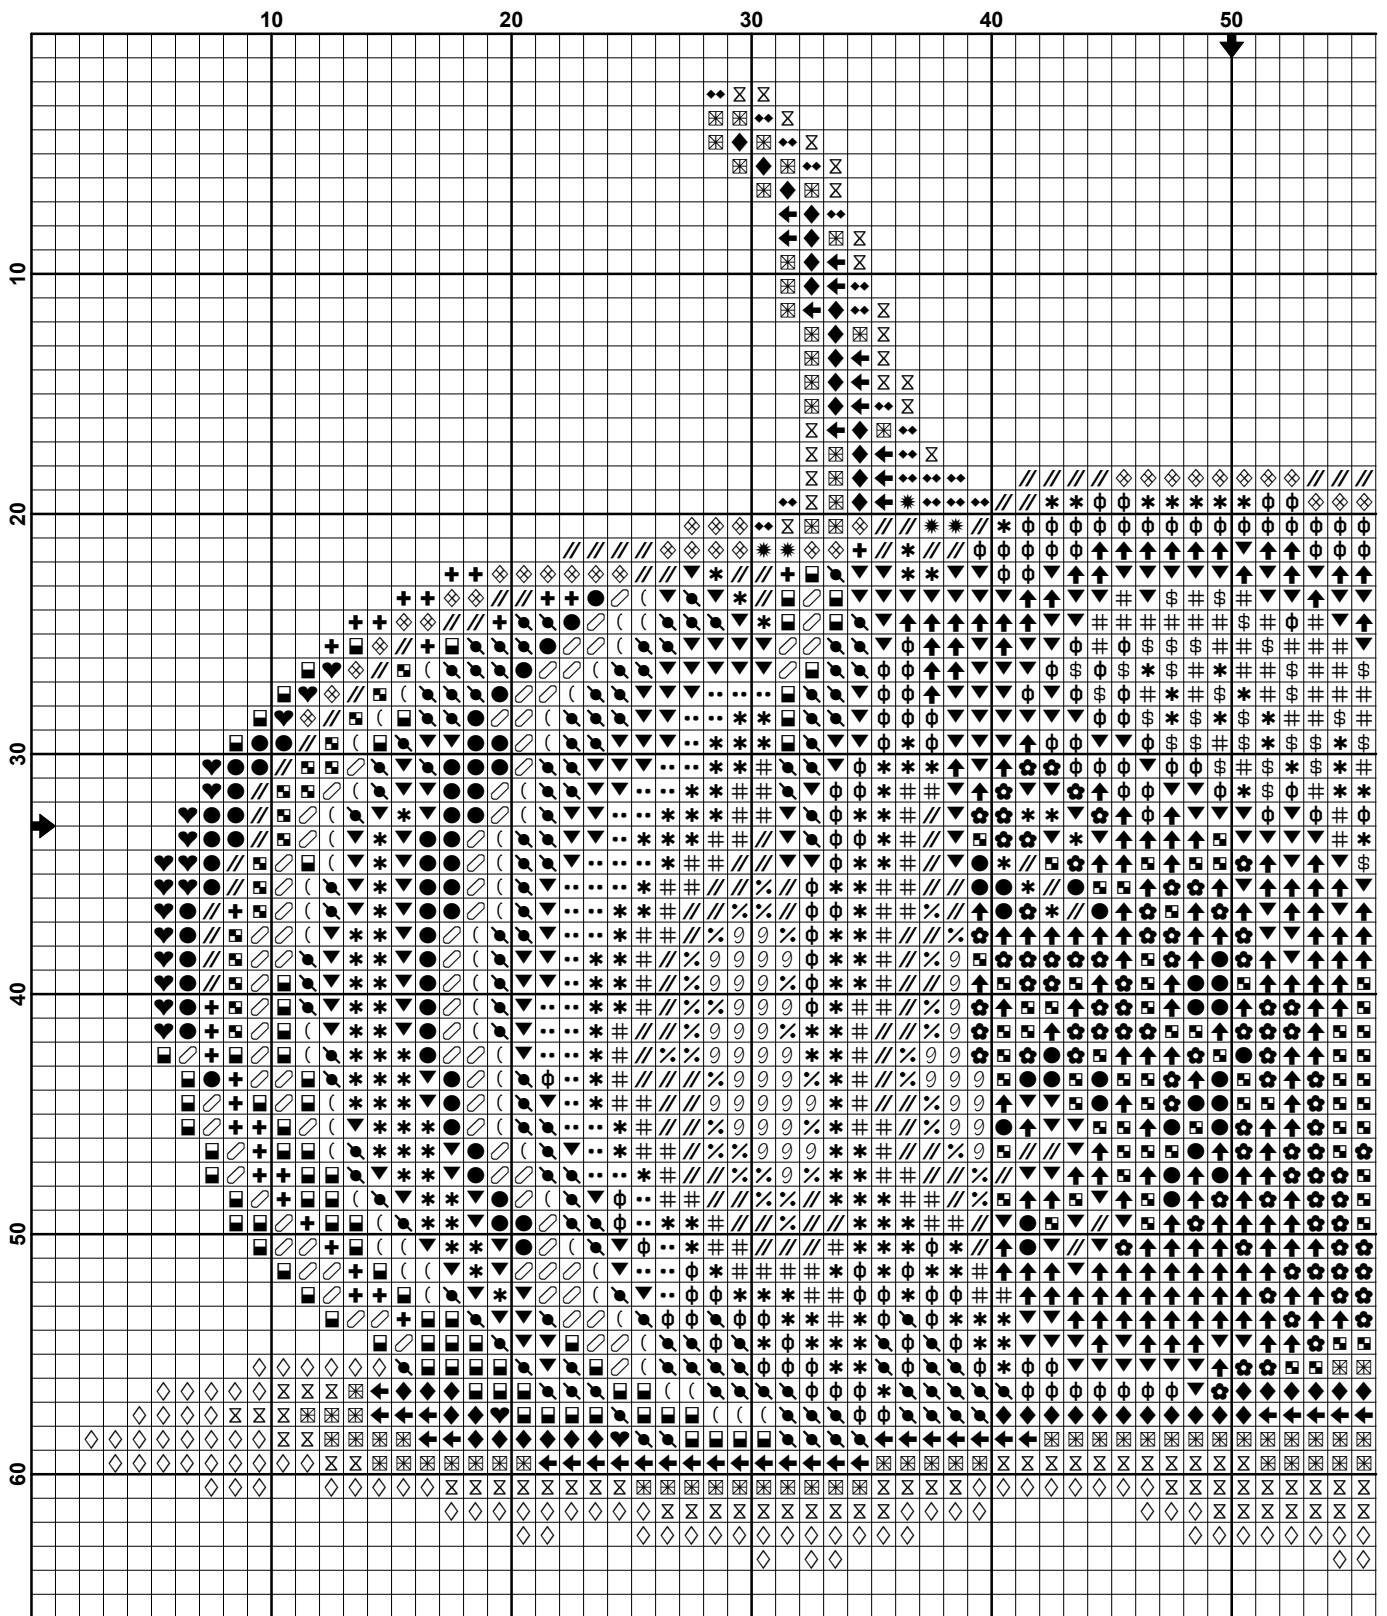

EUGENIA KOLESNIKOVA ©

by SmartCrossStitch

Pattern Name: Pumpkim
Designed By: Eugenia Kolesnikova
Company: <https://smartcrosstitch.com/>

Fabric: Aida 16, White
Size: 98w X 64h Stitches
 16 Count, 15.56w X 10.16h cm

Floss Used for Full Stitches:

Symbol	Strands	Type	Number	Color
	2	DMC	166	Moss Green-MD LT
	2	DMC	400	Mahogany-DK
	2	DMC	472	Avocado Green-UL LT
	2	DMC	606	Bright Orange-Red
	2	DMC	666	Christmas Red-BRT
	2	DMC	720	Orange Spice-DK
	2	DMC	730	Olive Green-VY DK
	2	DMC	733	Olive Green-MD
	2	DMC	740	Tangerine
	2	DMC	741	Tangerine-MD
	2	DMC	742	Yellow-DK
	2	DMC	815	Garnet-MD
	2	DMC	817	Coral Red-VY DK
	2	DMC	831	Golden Olive-MD
	2	DMC	919	Red Copper
	2	DMC	920	Copper-MD
	2	DMC	946	Burnt Orange-MD
	2	DMC	947	Burnt Orange
	2	DMC	972	Canary-DK
	2	DMC	973	Lemon-BRT
	2	DMC	3853	Autumn Gold-DK
	2	DMC	3855	Autumn Gold-LT
	1	DMC	972	Canary-DK
	1	DMC	973	Lemon-BRT
	1	DMC	740	Tangerine
	1	DMC	741	Tangerine-MD
	1	DMC	740	Tangerine
	1	DMC	947	Burnt Orange
	1	DMC	741	Tangerine-MD
	1	DMC	742	Yellow-DK
	1	DMC	946	Burnt Orange-MD
	1	DMC	740	Tangerine
	1	DMC	919	Red Copper
	1	DMC	720	Orange Spice-DK

Floss Used for Half Stitches:

Symbol	Strands	Type	Number	Color
	2	DMC	472	Avocado Green-UL LT

Floss Used for Back Stitches:

Symbol	Strands	Type	Number	Color
	1	DMC	730	Olive Green-VY DK
	1	DMC	815	Garnet-MD