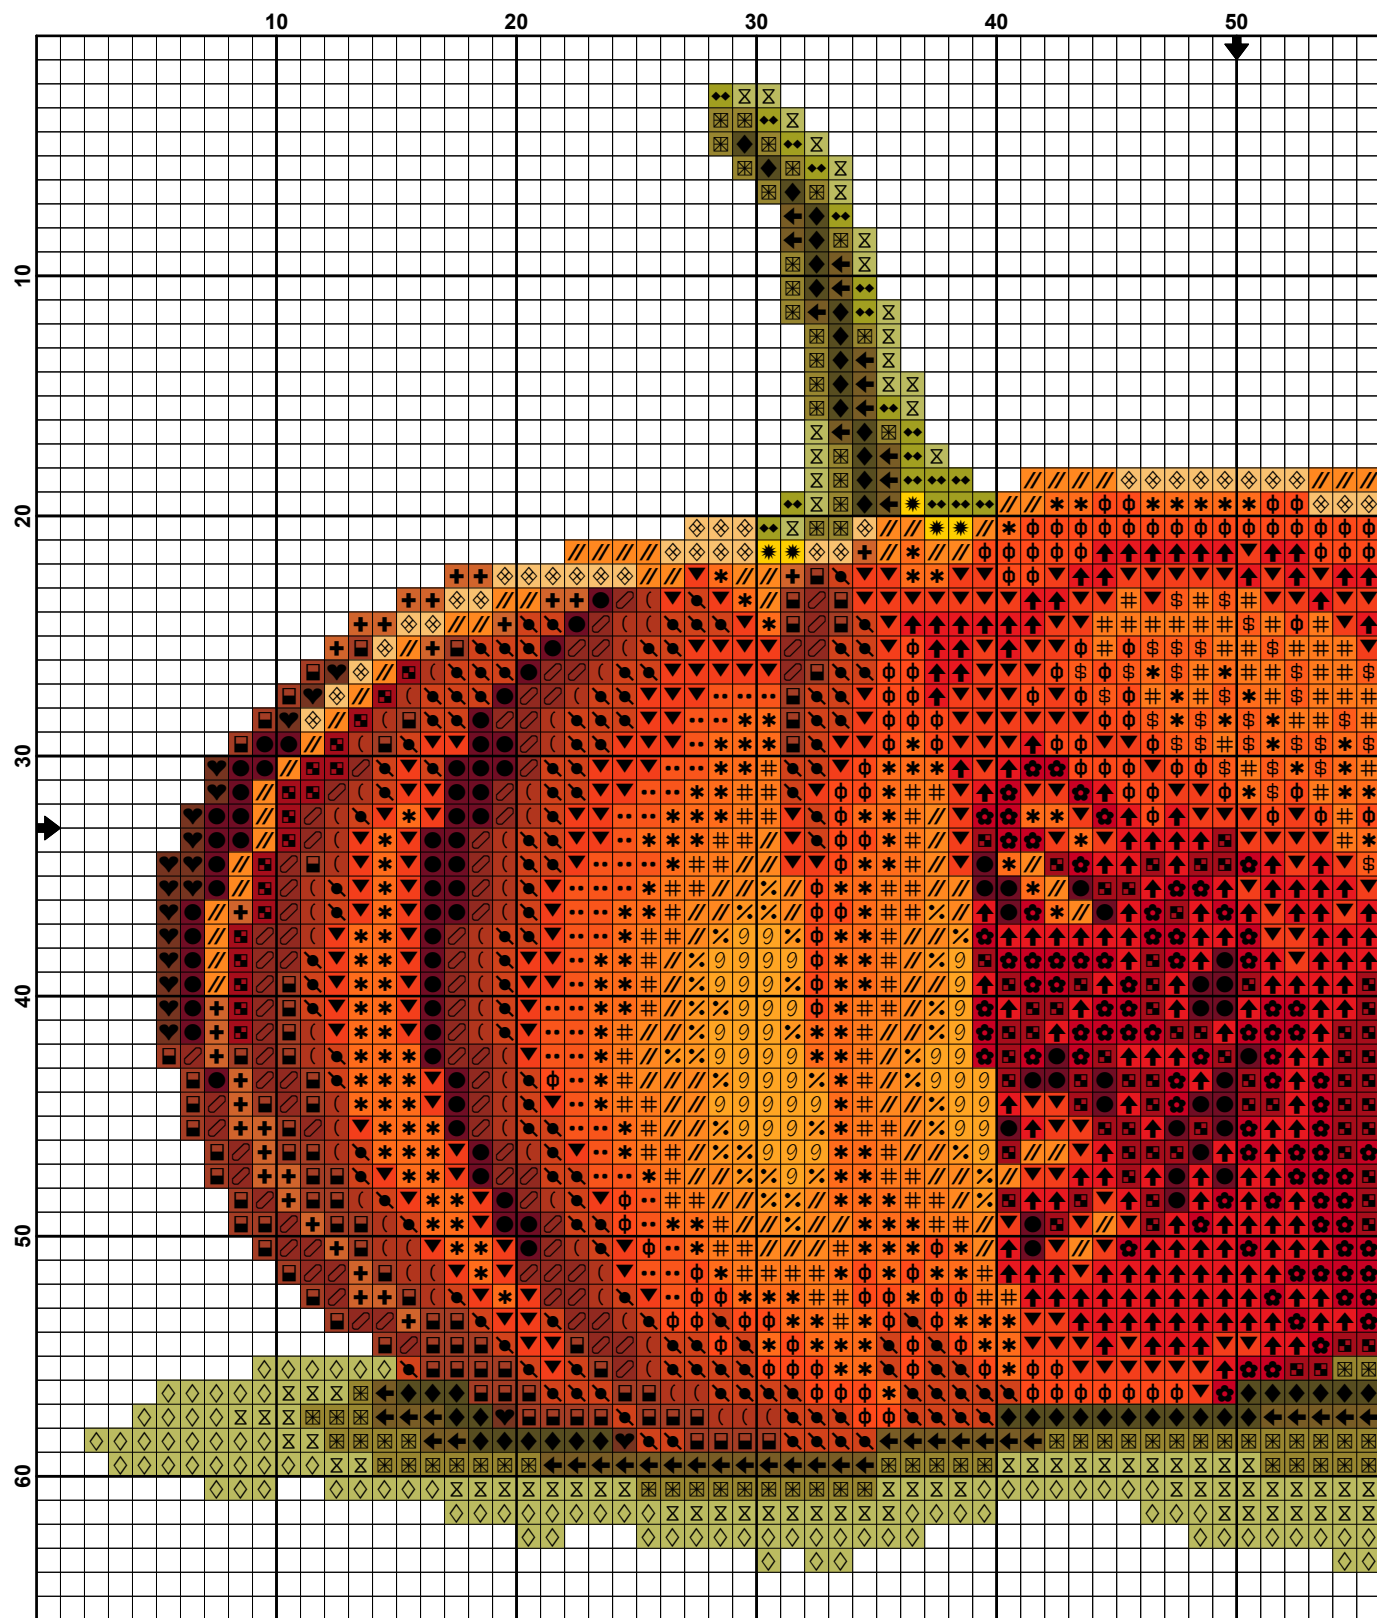

EUGENIA KOLESNIKOVA ©

by SmartCrossStitch

Pattern Name: Pumpkim
Designed By: Eugenia Kolesnikova
Company: <https://smartcrosstitch.com/>

Fabric: Aida 16, White
Size: 98w X 64h Stitches
 16 Count, 15.56w X 10.16h cm

Floss Used for Full Stitches:

Symbol	Strands	Type	Number	Color
	2	DMC	166	Moss Green-MD LT
	2	DMC	400	Mahogany-DK
	2	DMC	472	Avocado Green-UL LT
	2	DMC	606	Bright Orange-Red
	2	DMC	666	Christmas Red-BRT
	2	DMC	720	Orange Spice-DK
	2	DMC	730	Olive Green-VY DK
	2	DMC	733	Olive Green-MD
	2	DMC	740	Tangerine
	2	DMC	741	Tangerine-MD
	2	DMC	742	Yellow-DK
	2	DMC	815	Garnet-MD
	2	DMC	817	Coral Red-VY DK
	2	DMC	831	Golden Olive-MD
	2	DMC	919	Red Copper
	2	DMC	920	Copper-MD
	2	DMC	946	Burnt Orange-MD
	2	DMC	947	Burnt Orange
	2	DMC	972	Canary-DK
	2	DMC	973	Lemon-BRT
	2	DMC	3853	Autumn Gold-DK
	2	DMC	3855	Autumn Gold-LT
	1	DMC	972	Canary-DK
	1	DMC	973	Lemon-BRT
	1	DMC	740	Tangerine
	1	DMC	741	Tangerine-MD
	1	DMC	740	Tangerine
	1	DMC	947	Burnt Orange
	1	DMC	741	Tangerine-MD
	1	DMC	742	Yellow-DK
	1	DMC	946	Burnt Orange-MD
	1	DMC	740	Tangerine
	1	DMC	919	Red Copper
	1	DMC	720	Orange Spice-DK

Floss Used for Half Stitches:

Symbol	Strands	Type	Number	Color
	2	DMC	472	Avocado Green-UL LT

Floss Used for Back Stitches:

Symbol	Strands	Type	Number	Color
	1	DMC	730	Olive Green-VY DK
	1	DMC	815	Garnet-MD