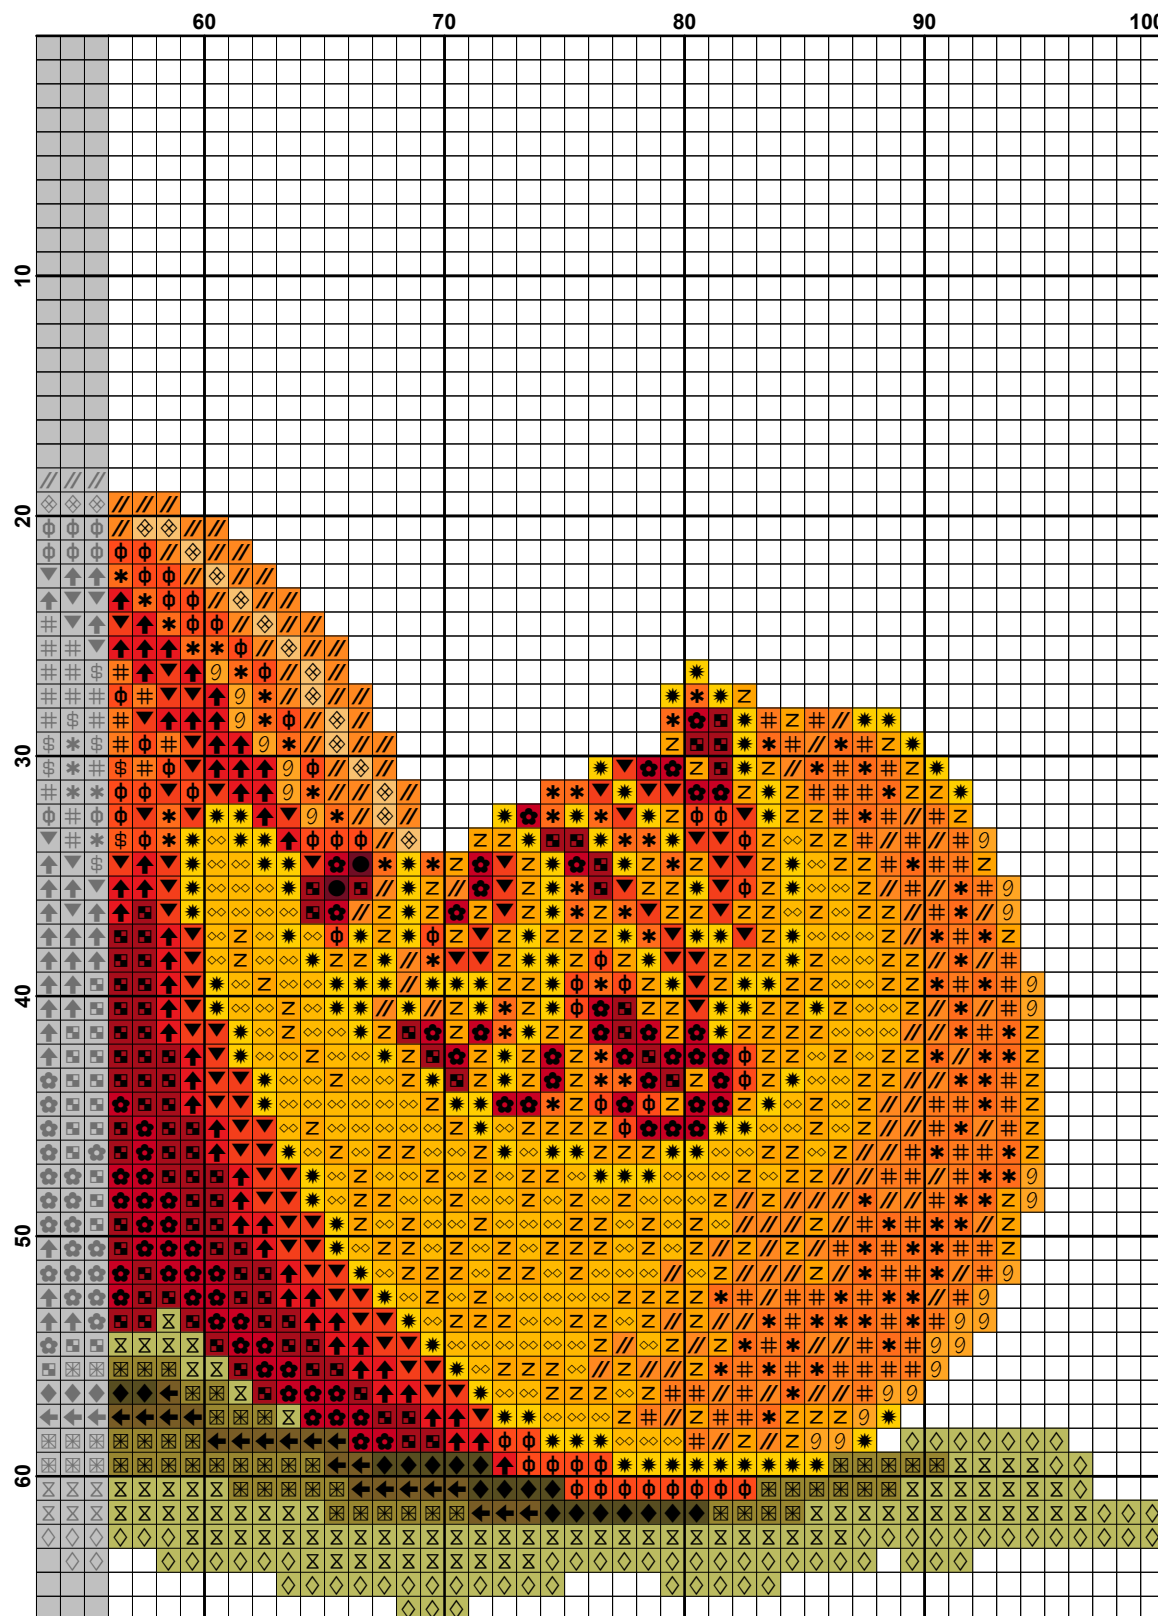

EUGENIA KOLESNIKOVA ©

by SmartCrossStitch

Pattern Name: Pumpkim
Designed By: Eugenia Kolesnikova
Company: <https://smartcrosstitch.com/>

Fabric: Aida 16, White
Size: 98w X 64h Stitches
 16 Count, 15.56w X 10.16h cm

Floss Used for Full Stitches:

Symbol	Strands	Type	Number	Color
	2	DMC	166	Moss Green-MD LT
	2	DMC	400	Mahogany-DK
	2	DMC	472	Avocado Green-UL LT
	2	DMC	606	Bright Orange-Red
	2	DMC	666	Christmas Red-BRT
	2	DMC	720	Orange Spice-DK
	2	DMC	730	Olive Green-VY DK
	2	DMC	733	Olive Green-MD
	2	DMC	740	Tangerine
	2	DMC	741	Tangerine-MD
	2	DMC	742	Yellow-DK
	2	DMC	815	Garnet-MD
	2	DMC	817	Coral Red-VY DK
	2	DMC	831	Golden Olive-MD
	2	DMC	919	Red Copper
	2	DMC	920	Copper-MD
	2	DMC	946	Burnt Orange-MD
	2	DMC	947	Burnt Orange
	2	DMC	972	Canary-DK
	2	DMC	973	Lemon-BRT
	2	DMC	3853	Autumn Gold-DK
	2	DMC	3855	Autumn Gold-LT
	1	DMC	972	Canary-DK
	1	DMC	973	Lemon-BRT
	1	DMC	740	Tangerine
	1	DMC	741	Tangerine-MD
	1	DMC	740	Tangerine
	1	DMC	947	Burnt Orange
	1	DMC	741	Tangerine-MD
	1	DMC	742	Yellow-DK
	1	DMC	946	Burnt Orange-MD
	1	DMC	740	Tangerine
	1	DMC	919	Red Copper
	1	DMC	720	Orange Spice-DK

Floss Used for Half Stitches:

Symbol	Strands	Type	Number	Color
	2	DMC	472	Avocado Green-UL LT

Floss Used for Back Stitches:

Symbol	Strands	Type	Number	Color
	1	DMC	730	Olive Green-VY DK
	1	DMC	815	Garnet-MD