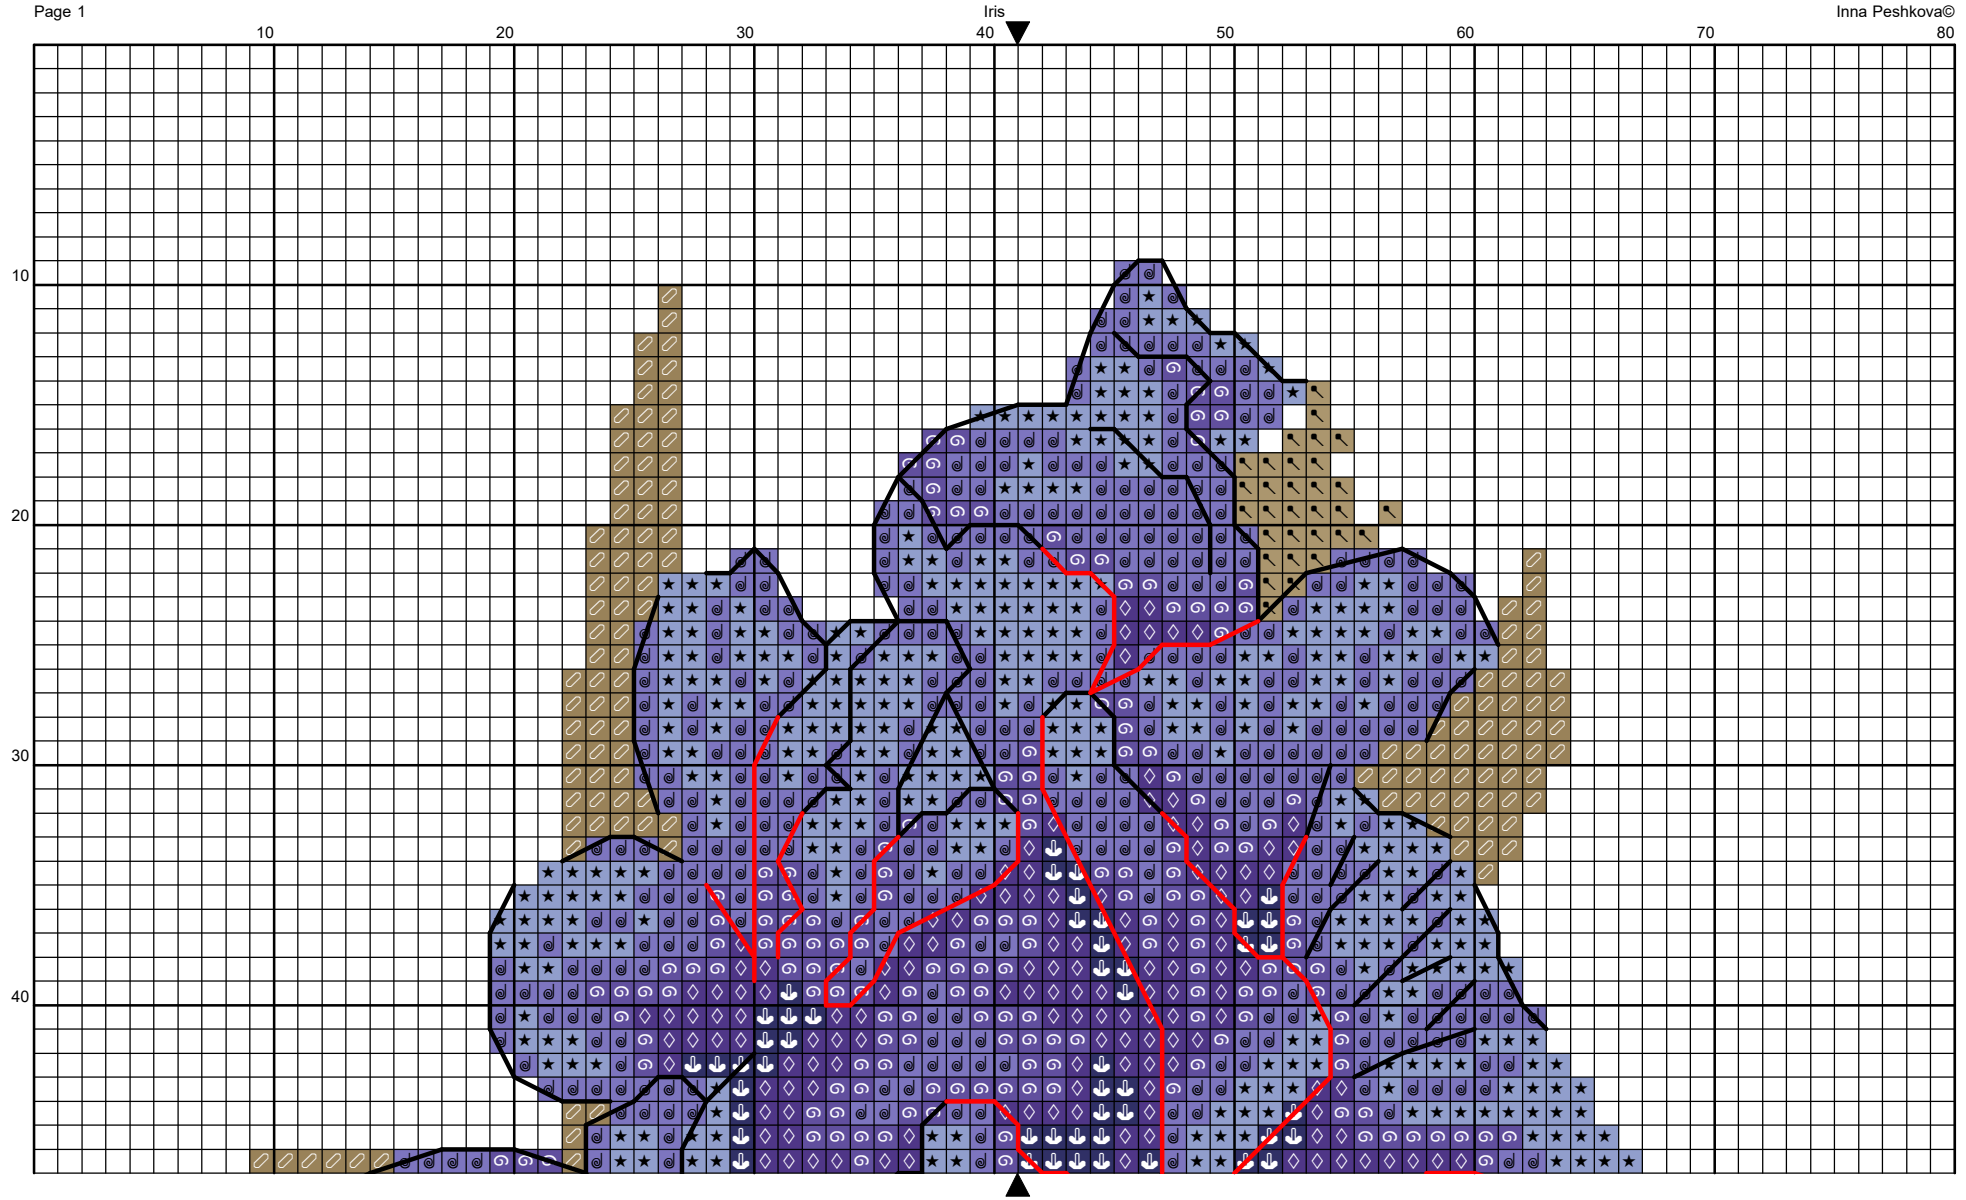

Iris - Free pattern

Designer: Inna Peshkova

Size: 78 x 112 stitches

Number of DMC colors: 16

Stitch types: cross stitch, half stitch, back stitch

10

20

30

10 20 30 40 Iris 50 60 70 80

50

60

70

80

90

Iris - FREE PATTERN

Floss Key

Designer: Inna Peshkova©

Recommended Fabric:

- Aida 14 – white or cream
- Aida 16 – white or cream
- Brittney Lugana – white or ecru
- Murano – white or ecru

Size in stitches: 78 x 112

Cross stitch:

| Symbol | DMC | Color name | Strands |
|--------|------|----------------------|---------|
| ◆ | 25 | Ultra Light Lavender | 2 |
| ◎ | 26 | Pale Lavender | 2 |
| ↓ | 158 | Deep mauve | 2 |
| ◇ | 333 | Deep violet | 2 |
| @ | 340 | Wisteria violet | 2 |
| ★ | 341 | Hydrangea blue | 2 |
| m | 612 | String brown | 2 |
| ◇ | 613 | Rope brown | 2 |
| ♥ | 677 | Sand gold | 2 |
| + | 733 | Golden green | 2 |
| ○ | 734 | Light Olive green | 2 |
| ▲ | 3042 | Lilac | 2 |
| ≡ | 3743 | Pale lilac | 2 |
| ⊖ | 3746 | Iris violet | 2 |
| ▮ | 3821 | Straw yellow | 2 |

Half Stitch:

| Symbol | DMC | Color name | Strands |
|--------|-----|--------------|---------|
| ⌒ | 612 | String brown | 1 |
| ⌒ | 613 | Rope brown | 1 |

Back Stitch:

| Symbol | DMC | Color name | Strands |
|--------|-----|------------|---------|
| — | 310 | Black | 1 |
| — | 310 | Black | 2 |