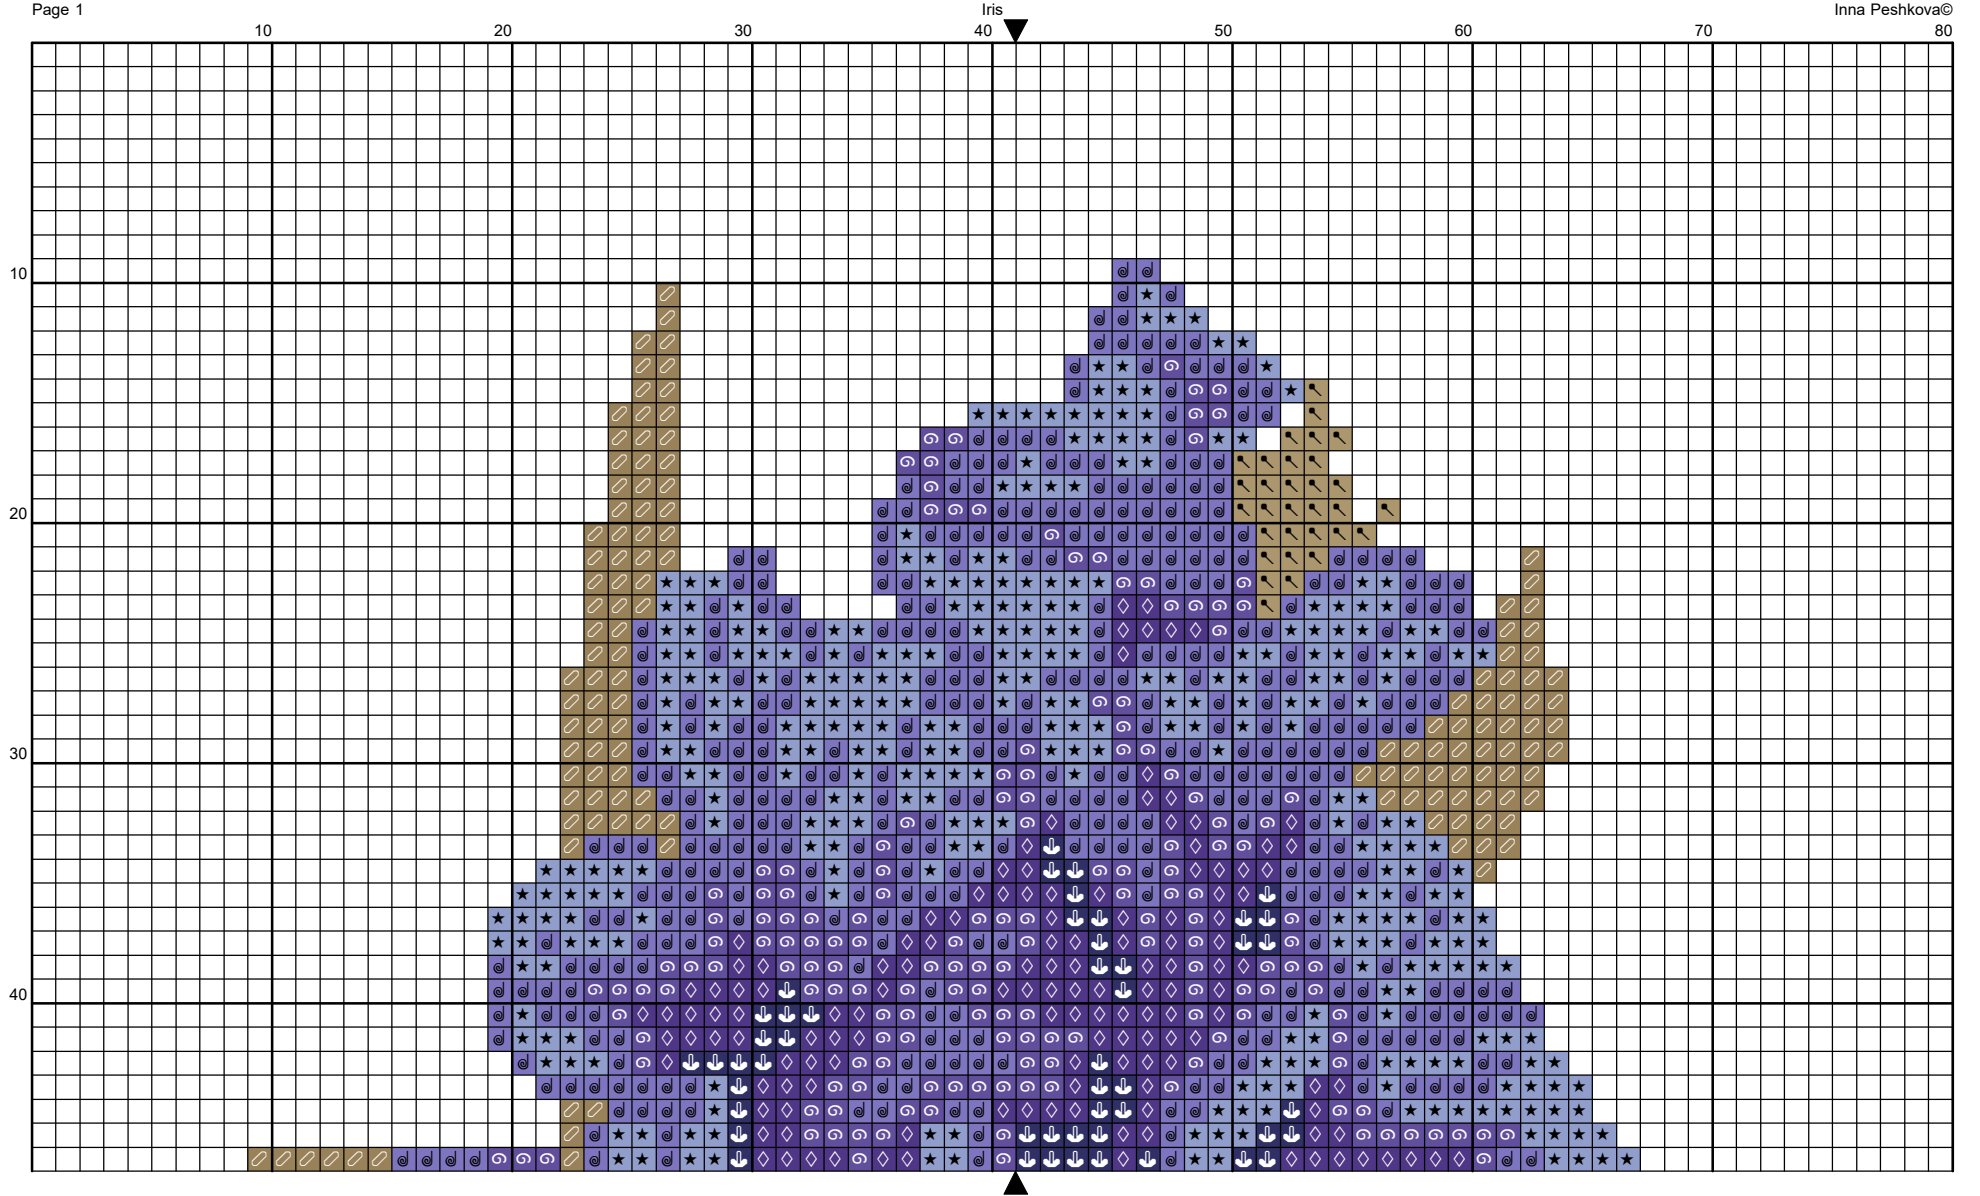

Iris - Free pattern

Designer: Inna Peshkova

Size: 78 x 112 stitches

Number of DMC colors: 16

Stitch types: cross stitch, half stitch, back stitch

10

20

30

10 20 30 40 Iris 50 60 70 80

50

60

70

80

90

Iris - FREE PATTERN

Floss Key

Designer: Inna Peshkova©

Recommended Fabric:

- Aida 14 – white or cream
- Aida 16 – white or cream
- Brittney Lugana – white or ecru
- Murano – white or ecru

Size in stitches: 78 x 112

Cross stitch:

| Symbol | DMC | Color name | Strands |
|--------|------|----------------------|---------|
| ◆ | 25 | Ultra Light Lavender | 2 |
| ◎ | 26 | Pale Lavender | 2 |
| ↓ | 158 | Deep mauve | 2 |
| ◇ | 333 | Deep violet | 2 |
| @ | 340 | Wisteria violet | 2 |
| ★ | 341 | Hydrangea blue | 2 |
| m | 612 | String brown | 2 |
| ◇ | 613 | Rope brown | 2 |
| ♥ | 677 | Sand gold | 2 |
| + | 733 | Golden green | 2 |
| ○ | 734 | Light Olive green | 2 |
| ▲ | 3042 | Lilac | 2 |
| ≡ | 3743 | Pale lilac | 2 |
| ⊖ | 3746 | Iris violet | 2 |
| ▮ | 3821 | Straw yellow | 2 |

Half Stitch:

| Symbol | DMC | Color name | Strands |
|--------|-----|--------------|---------|
| ⌒ | 612 | String brown | 1 |
| ⌒ | 613 | Rope brown | 1 |

Back Stitch:

| Symbol | DMC | Color name | Strands |
|--------|-----|------------|---------|
| — | 310 | Black | 1 |
| — | 310 | Black | 2 |