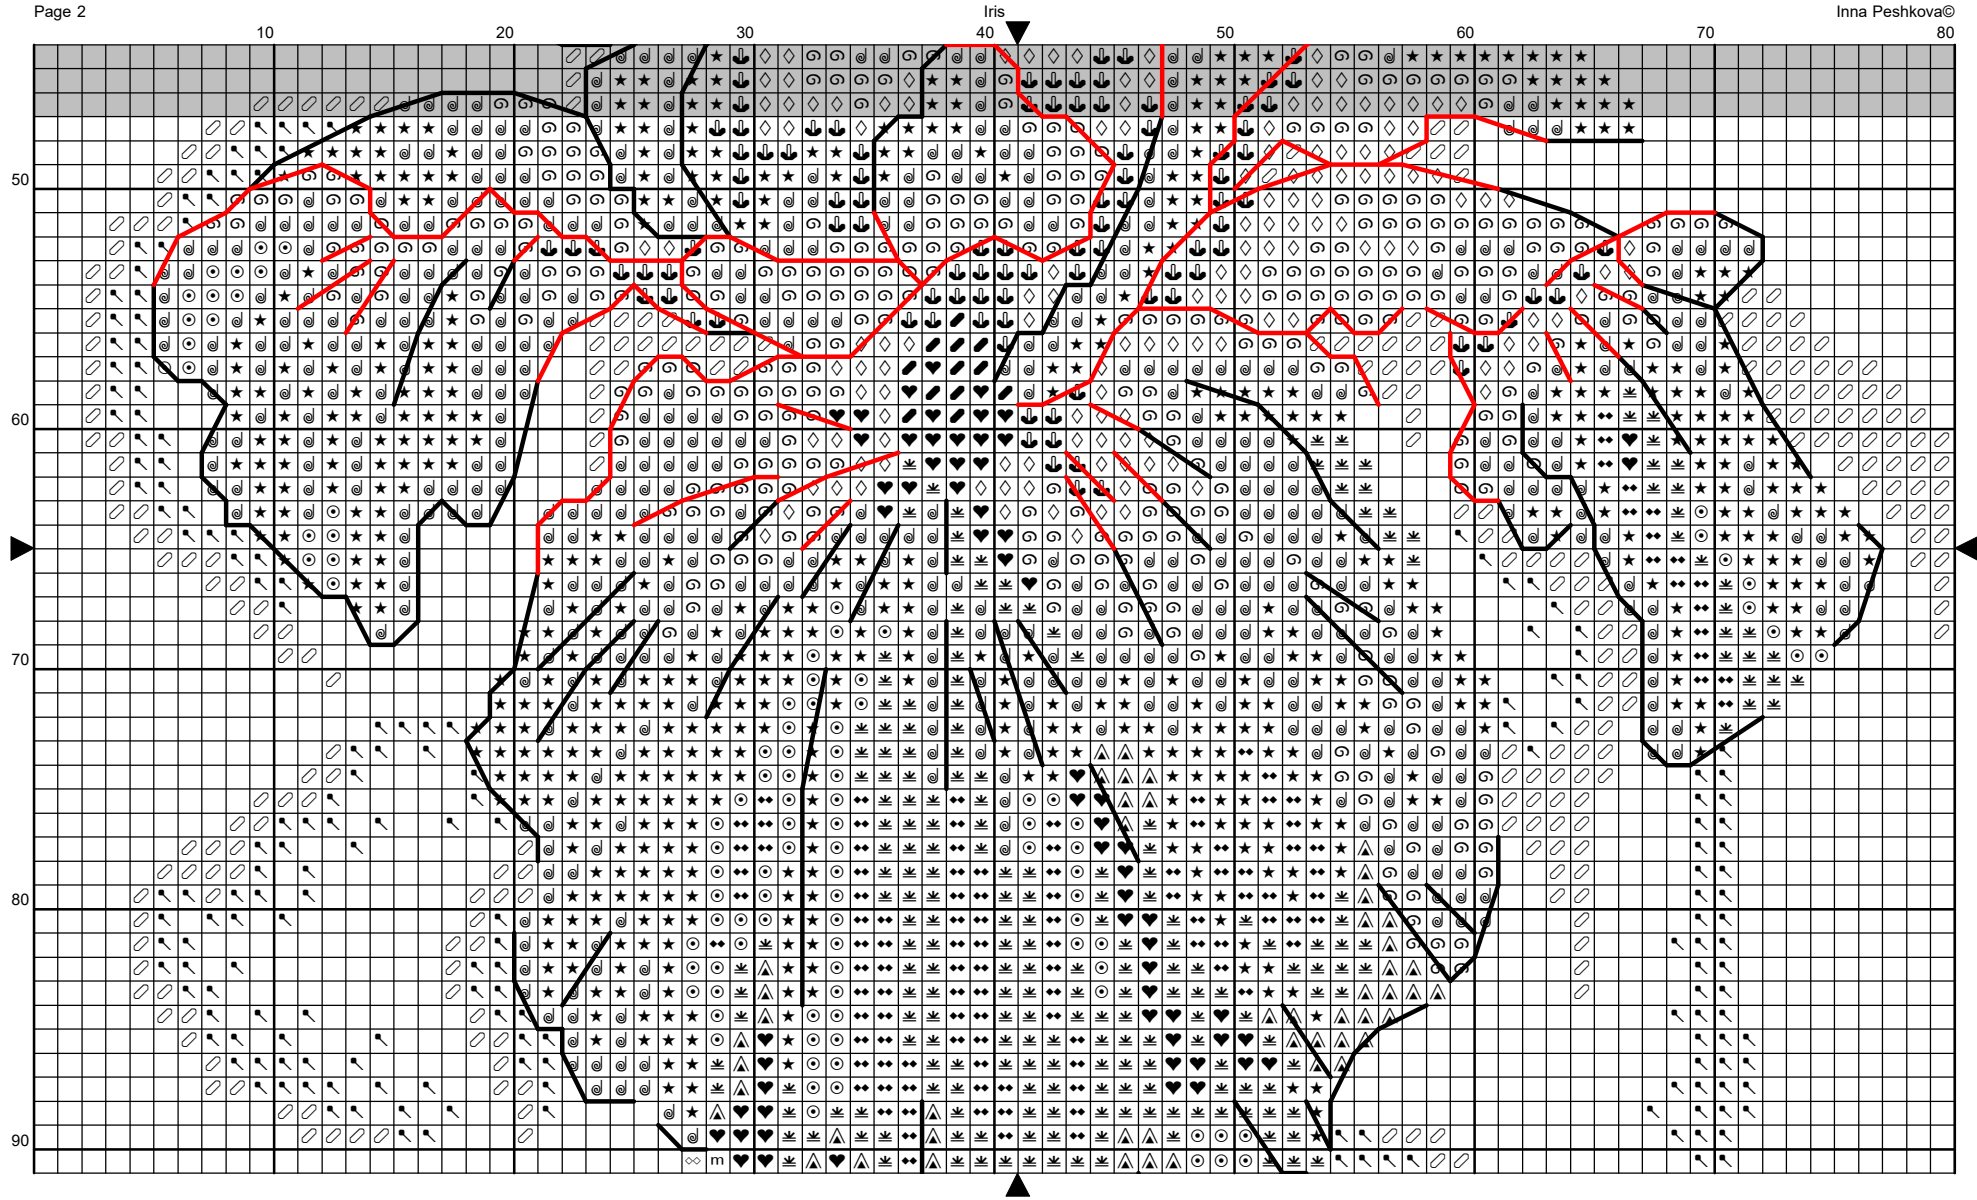

Iris - Free pattern

Designer: Inna Peshkova

Size: 78 x 112 stitches

Number of DMC colors: 16

Stitch types: cross stitch, half stitch, back stitch

10

20

30

10 20 30 40 Iris 50 60 70 80

50

60

70

80

90

Iris - FREE PATTERN

Floss Key

Designer: Inna Peshkova©

Recommended Fabric:

- Aida 14 – white or cream
- Aida 16 – white or cream
- Brittney Lugana – white or ecru
- Murano – white or ecru

Size in stitches: 78 x 112

Cross stitch:

| Symbol | DMC | Color name | Strands |
|--------|------|----------------------|---------|
| ◆ | 25 | Ultra Light Lavender | 2 |
| ◎ | 26 | Pale Lavender | 2 |
| ↓ | 158 | Deep mauve | 2 |
| ◇ | 333 | Deep violet | 2 |
| @ | 340 | Wisteria violet | 2 |
| ★ | 341 | Hydrangea blue | 2 |
| m | 612 | String brown | 2 |
| ◇ | 613 | Rope brown | 2 |
| ♥ | 677 | Sand gold | 2 |
| + | 733 | Golden green | 2 |
| ○ | 734 | Light Olive green | 2 |
| ▲ | 3042 | Lilac | 2 |
| ≡ | 3743 | Pale lilac | 2 |
| ⊖ | 3746 | Iris violet | 2 |
| ▮ | 3821 | Straw yellow | 2 |