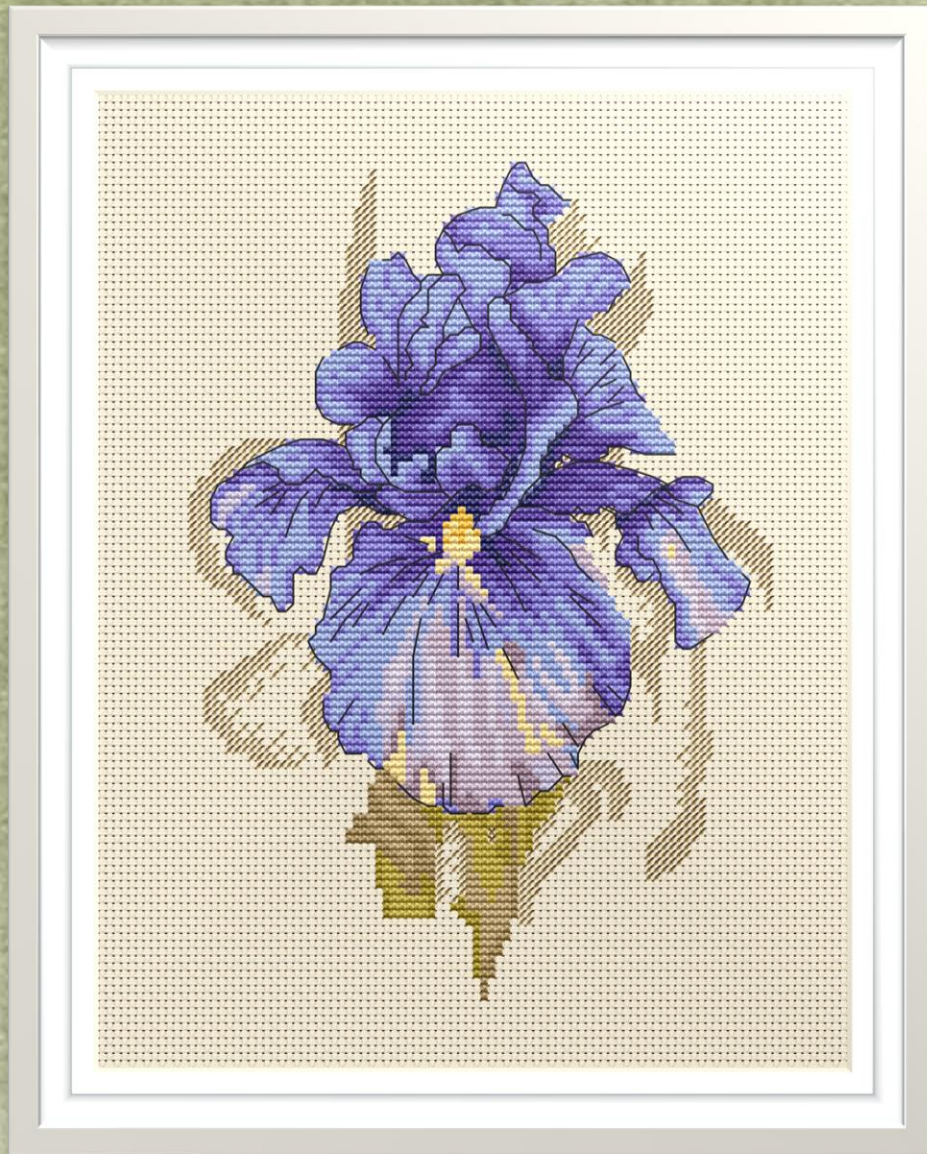

Iris - Free pattern

Designer: Inna Peshkova

Size: 78 x 112 stitches

Number of DMC colors: 16

Stitch types: cross stitch, half stitch, back stitch

10

20

30

Iris
40

50

60

70

10

20

30

40

Designer: Inna Peshkova©

Recommended Fabric:

- Aida 14 – white or cream
- Aida 16 – white or cream
- Brittney Lugana – white or ecru
- Murano – white or ecru

Size in stitches: 78 x 112

Cross stitch:

| Symbol | DMC | Color name | Strands |
|--------|------|----------------------|---------|
| ◆ | 25 | Ultra Light Lavender | 2 |
| ◎ | 26 | Pale Lavender | 2 |
| ↓ | 158 | Deep mauve | 2 |
| ◇ | 333 | Deep violet | 2 |
| @ | 340 | Wisteria violet | 2 |
| ★ | 341 | Hydrangea blue | 2 |
| m | 612 | String brown | 2 |
| ◇ | 613 | Rope brown | 2 |
| ♥ | 677 | Sand gold | 2 |
| + | 733 | Golden green | 2 |
| ○ | 734 | Light Olive green | 2 |
| ▲ | 3042 | Lilac | 2 |
| ≡ | 3743 | Pale lilac | 2 |
| ⊖ | 3746 | Iris violet | 2 |
| ▮ | 3821 | Straw yellow | 2 |

Half Stitch:

| Symbol | DMC | Color name | Strands |
|--------|-----|--------------|---------|
| ⌒ | 612 | String brown | 1 |
| ⌒ | 613 | Rope brown | 1 |

Back Stitch:

| Symbol | DMC | Color name | Strands |
|--------|-----|------------|---------|
| — | 310 | Black | 1 |
| — | 310 | Black | 2 |