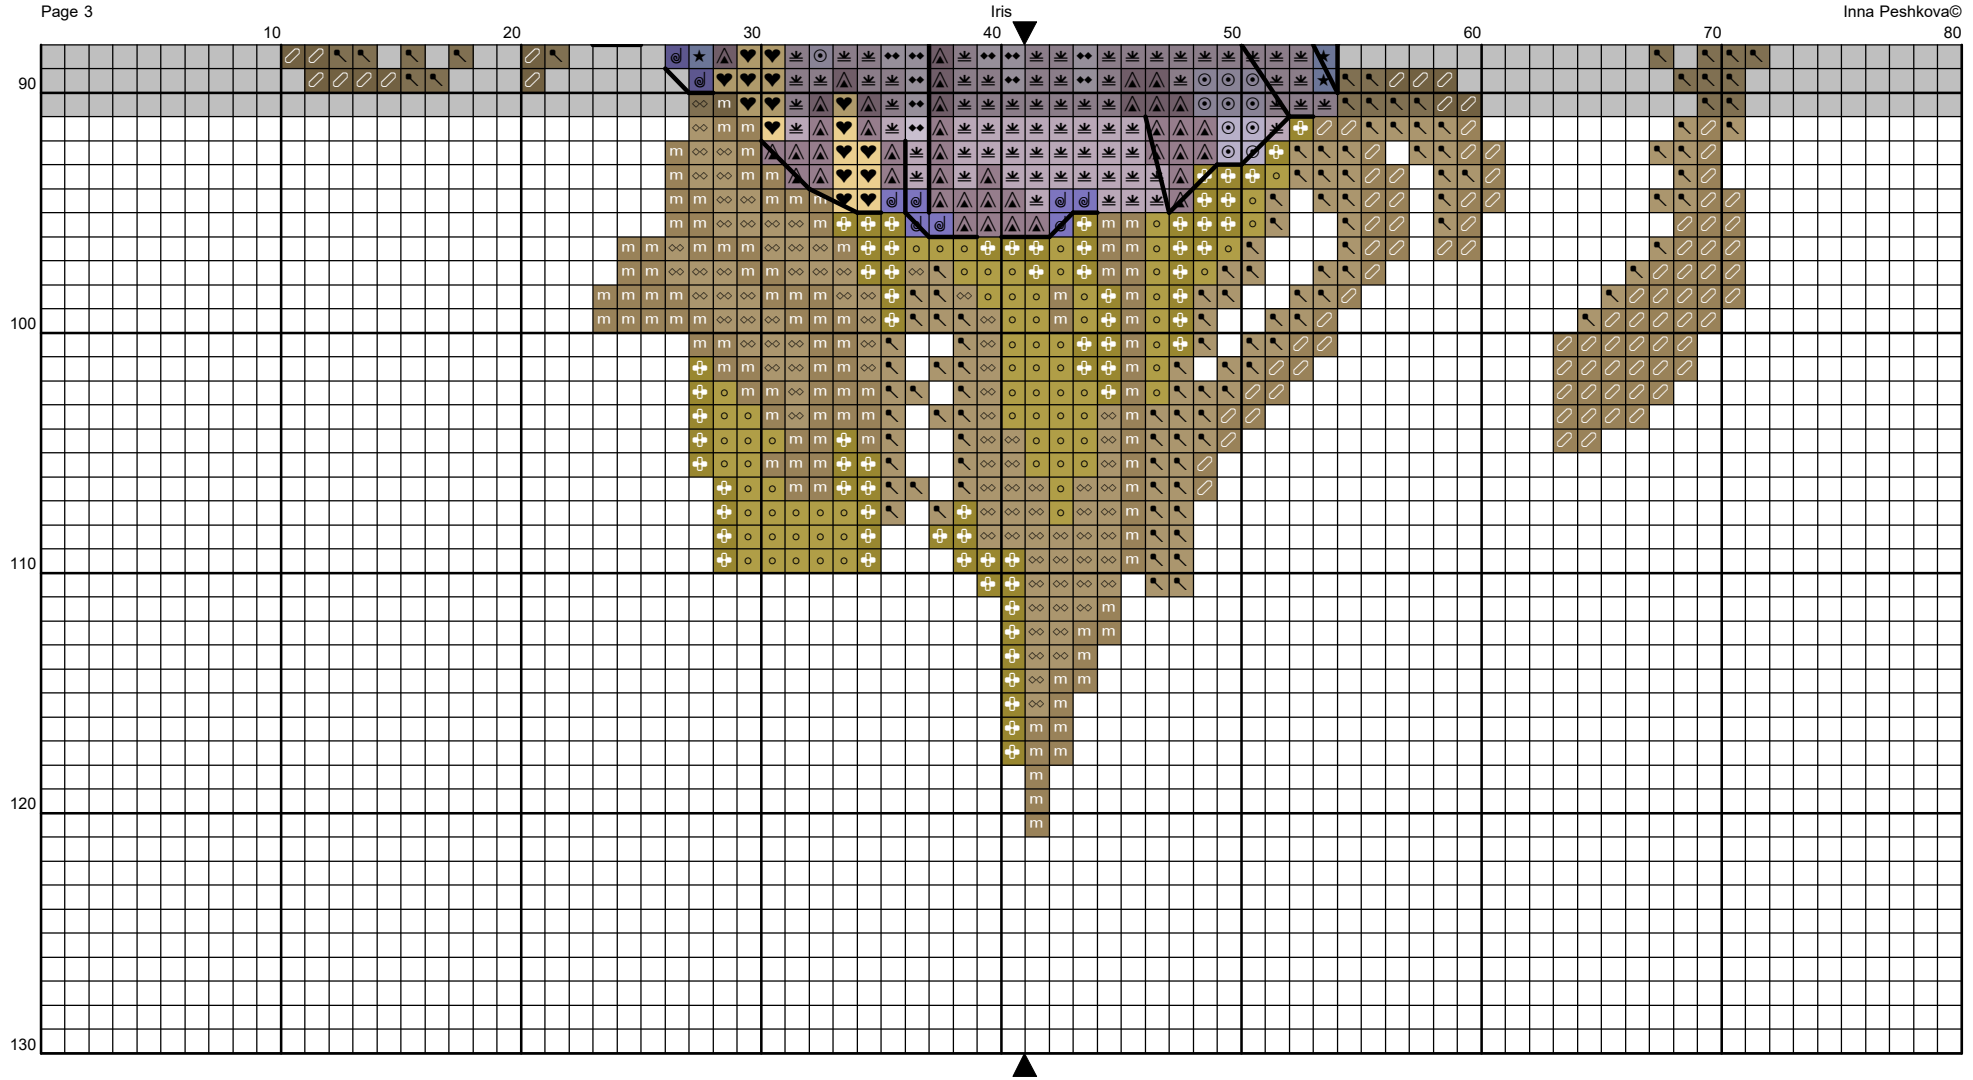

Iris - Free pattern

Designer: Inna Peshkova

Size: 78 x 112 stitches

Number of DMC colors: 16

Stitch types: cross stitch, half stitch, back stitch

10

20

30

10 20 30 40 Iris 50 60 70 80

50

60

70

80

90

Iris - FREE PATTERN

Floss Key

Designer: Inna Peshkova©

Recommended Fabric:

- Aida 14 – white or cream
- Aida 16 – white or cream
- Brittney Lugana – white or ecru
- Murano – white or ecru

Size in stitches: 78 x 112

Cross stitch:

| Symbol | DMC | Color name | Strands |
|--------|------|----------------------|---------|
| ◆ | 25 | Ultra Light Lavender | 2 |
| ◎ | 26 | Pale Lavender | 2 |
| ↓ | 158 | Deep mauve | 2 |
| ◇ | 333 | Deep violet | 2 |
| @ | 340 | Wisteria violet | 2 |
| ★ | 341 | Hydrangea blue | 2 |
| m | 612 | String brown | 2 |
| ◇ | 613 | Rope brown | 2 |
| ♥ | 677 | Sand gold | 2 |
| + | 733 | Golden green | 2 |
| ○ | 734 | Light Olive green | 2 |
| ▲ | 3042 | Lilac | 2 |
| ≡ | 3743 | Pale lilac | 2 |
| ⊖ | 3746 | Iris violet | 2 |
| ▮ | 3821 | Straw yellow | 2 |

Half Stitch:

| Symbol | DMC | Color name | Strands |
|--------|-----|--------------|---------|
| ⌒ | 612 | String brown | 1 |
| ⌒ | 613 | Rope brown | 1 |

Back Stitch:

| Symbol | DMC | Color name | Strands |
|--------|-----|------------|---------|
| — | 310 | Black | 1 |
| — | 310 | Black | 2 |