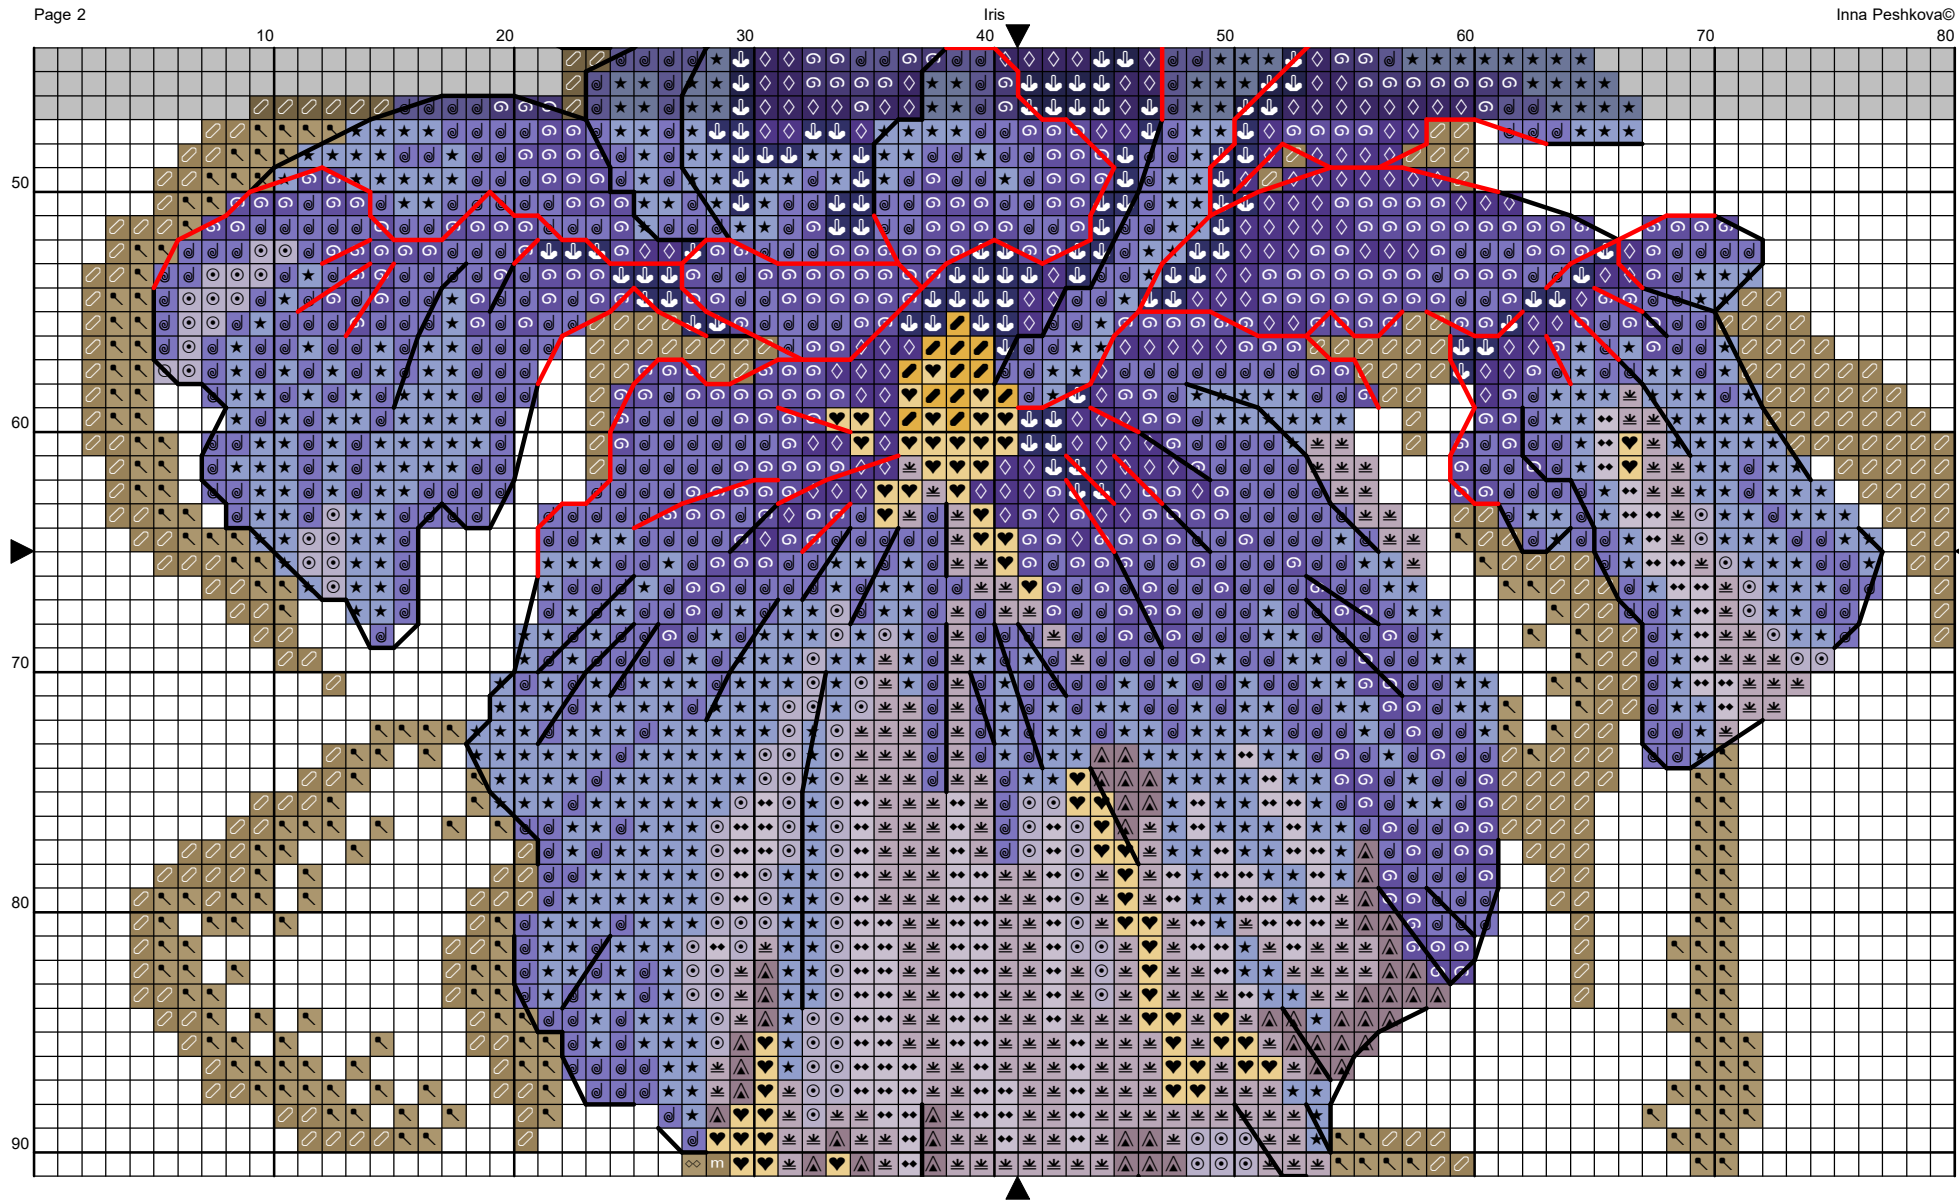

Iris - Free pattern

Designer: Inna Peshkova

Size: 78 x 112 stitches

Number of DMC colors: 16

Stitch types: cross stitch, half stitch, back stitch

10

20

30

10 20 30 40 Iris 50 60 70 80

50

60

70

80

90

Iris - FREE PATTERN

Floss Key

Designer: Inna Peshkova©

Recommended Fabric:

- Aida 14 – white or cream
- Aida 16 – white or cream
- Brittney Lugana – white or ecru
- Murano – white or ecru

Size in stitches: 78 x 112

Cross stitch:

| Symbol | DMC | Color name | Strands |
|--------|------|----------------------|---------|
| ◆ | 25 | Ultra Light Lavender | 2 |
| ◎ | 26 | Pale Lavender | 2 |
| ↓ | 158 | Deep mauve | 2 |
| ◇ | 333 | Deep violet | 2 |
| @ | 340 | Wisteria violet | 2 |
| ★ | 341 | Hydrangea blue | 2 |
| m | 612 | String brown | 2 |
| ◇ | 613 | Rope brown | 2 |
| ♥ | 677 | Sand gold | 2 |
| + | 733 | Golden green | 2 |
| ○ | 734 | Light Olive green | 2 |
| ▲ | 3042 | Lilac | 2 |
| ≡ | 3743 | Pale lilac | 2 |
| ⊖ | 3746 | Iris violet | 2 |
| ▮ | 3821 | Straw yellow | 2 |

Half Stitch:

| Symbol | DMC | Color name | Strands |
|--------|-----|--------------|---------|
| ⌒ | 612 | String brown | 1 |
| ⌒ | 613 | Rope brown | 1 |

Back Stitch:

| Symbol | DMC | Color name | Strands |
|--------|-----|------------|---------|
| — | 310 | Black | 1 |
| — | 310 | Black | 2 |