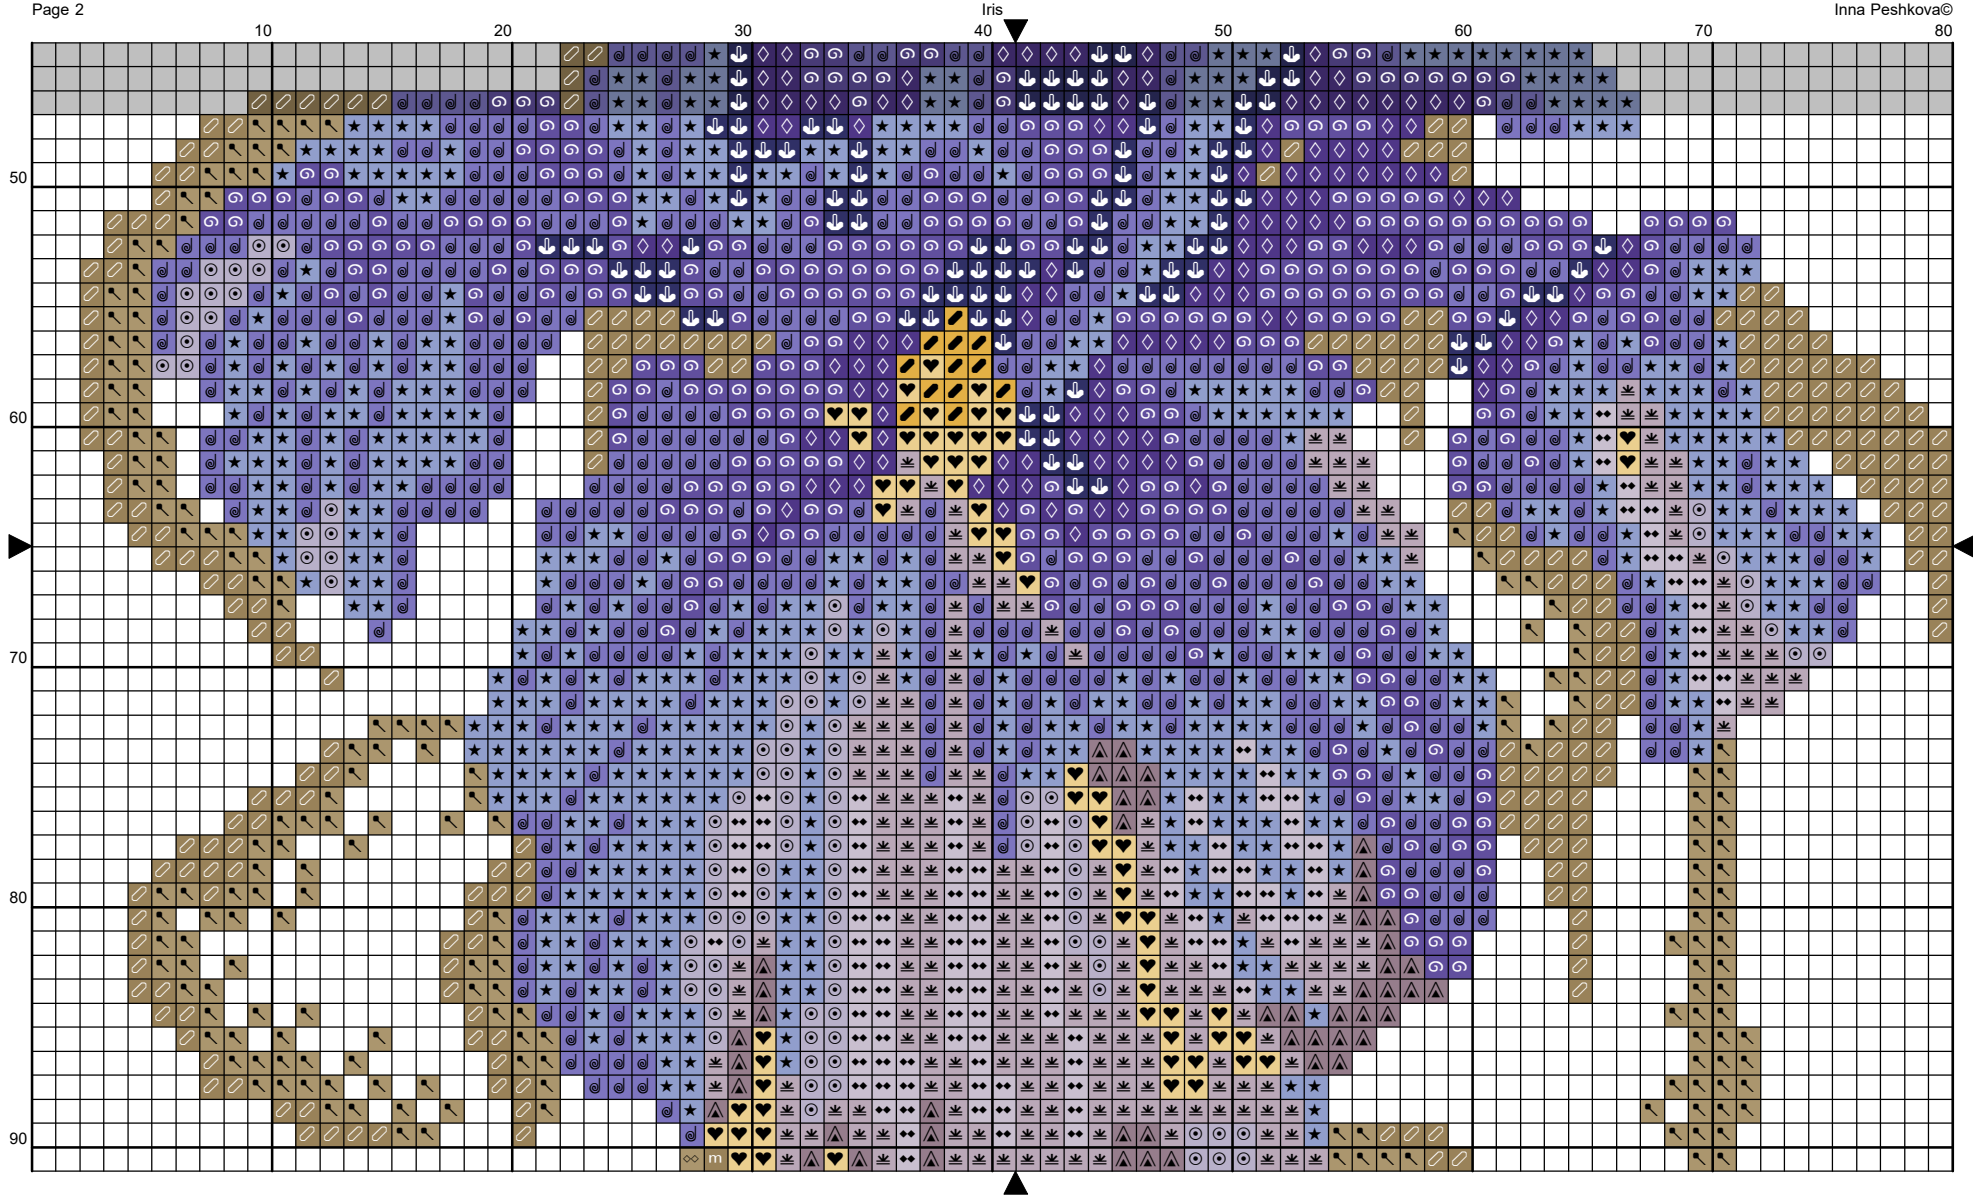

Iris - Free pattern

Designer: Inna Peshkova

Size: 78 x 112 stitches

Number of DMC colors: 16

Stitch types: cross stitch, half stitch, back stitch

10

20

30

10 20 30 40 Iris 50 60 70 80

50

60

70

80

90

Iris - FREE PATTERN

Floss Key

Designer: Inna Peshkova©

Recommended Fabric:

- Aida 14 – white or cream
- Aida 16 – white or cream
- Brittney Lugana – white or ecru
- Murano – white or ecru

Size in stitches: 78 x 112

Cross stitch:

| Symbol | DMC | Color name | Strands |
|--------|------|----------------------|---------|
| ◆ | 25 | Ultra Light Lavender | 2 |
| ◎ | 26 | Pale Lavender | 2 |
| ↓ | 158 | Deep mauve | 2 |
| ◇ | 333 | Deep violet | 2 |
| @ | 340 | Wisteria violet | 2 |
| ★ | 341 | Hydrangea blue | 2 |
| m | 612 | String brown | 2 |
| ◇ | 613 | Rope brown | 2 |
| ♥ | 677 | Sand gold | 2 |
| + | 733 | Golden green | 2 |
| ○ | 734 | Light Olive green | 2 |
| ▲ | 3042 | Lilac | 2 |
| ≡ | 3743 | Pale lilac | 2 |
| ⊖ | 3746 | Iris violet | 2 |
| ▮ | 3821 | Straw yellow | 2 |

Half Stitch:

| Symbol | DMC | Color name | Strands |
|--------|-----|--------------|---------|
| ⌒ | 612 | String brown | 1 |
| ⌒ | 613 | Rope brown | 1 |

Back Stitch:

| Symbol | DMC | Color name | Strands |
|--------|-----|------------|---------|
| — | 310 | Black | 1 |
| — | 310 | Black | 2 |