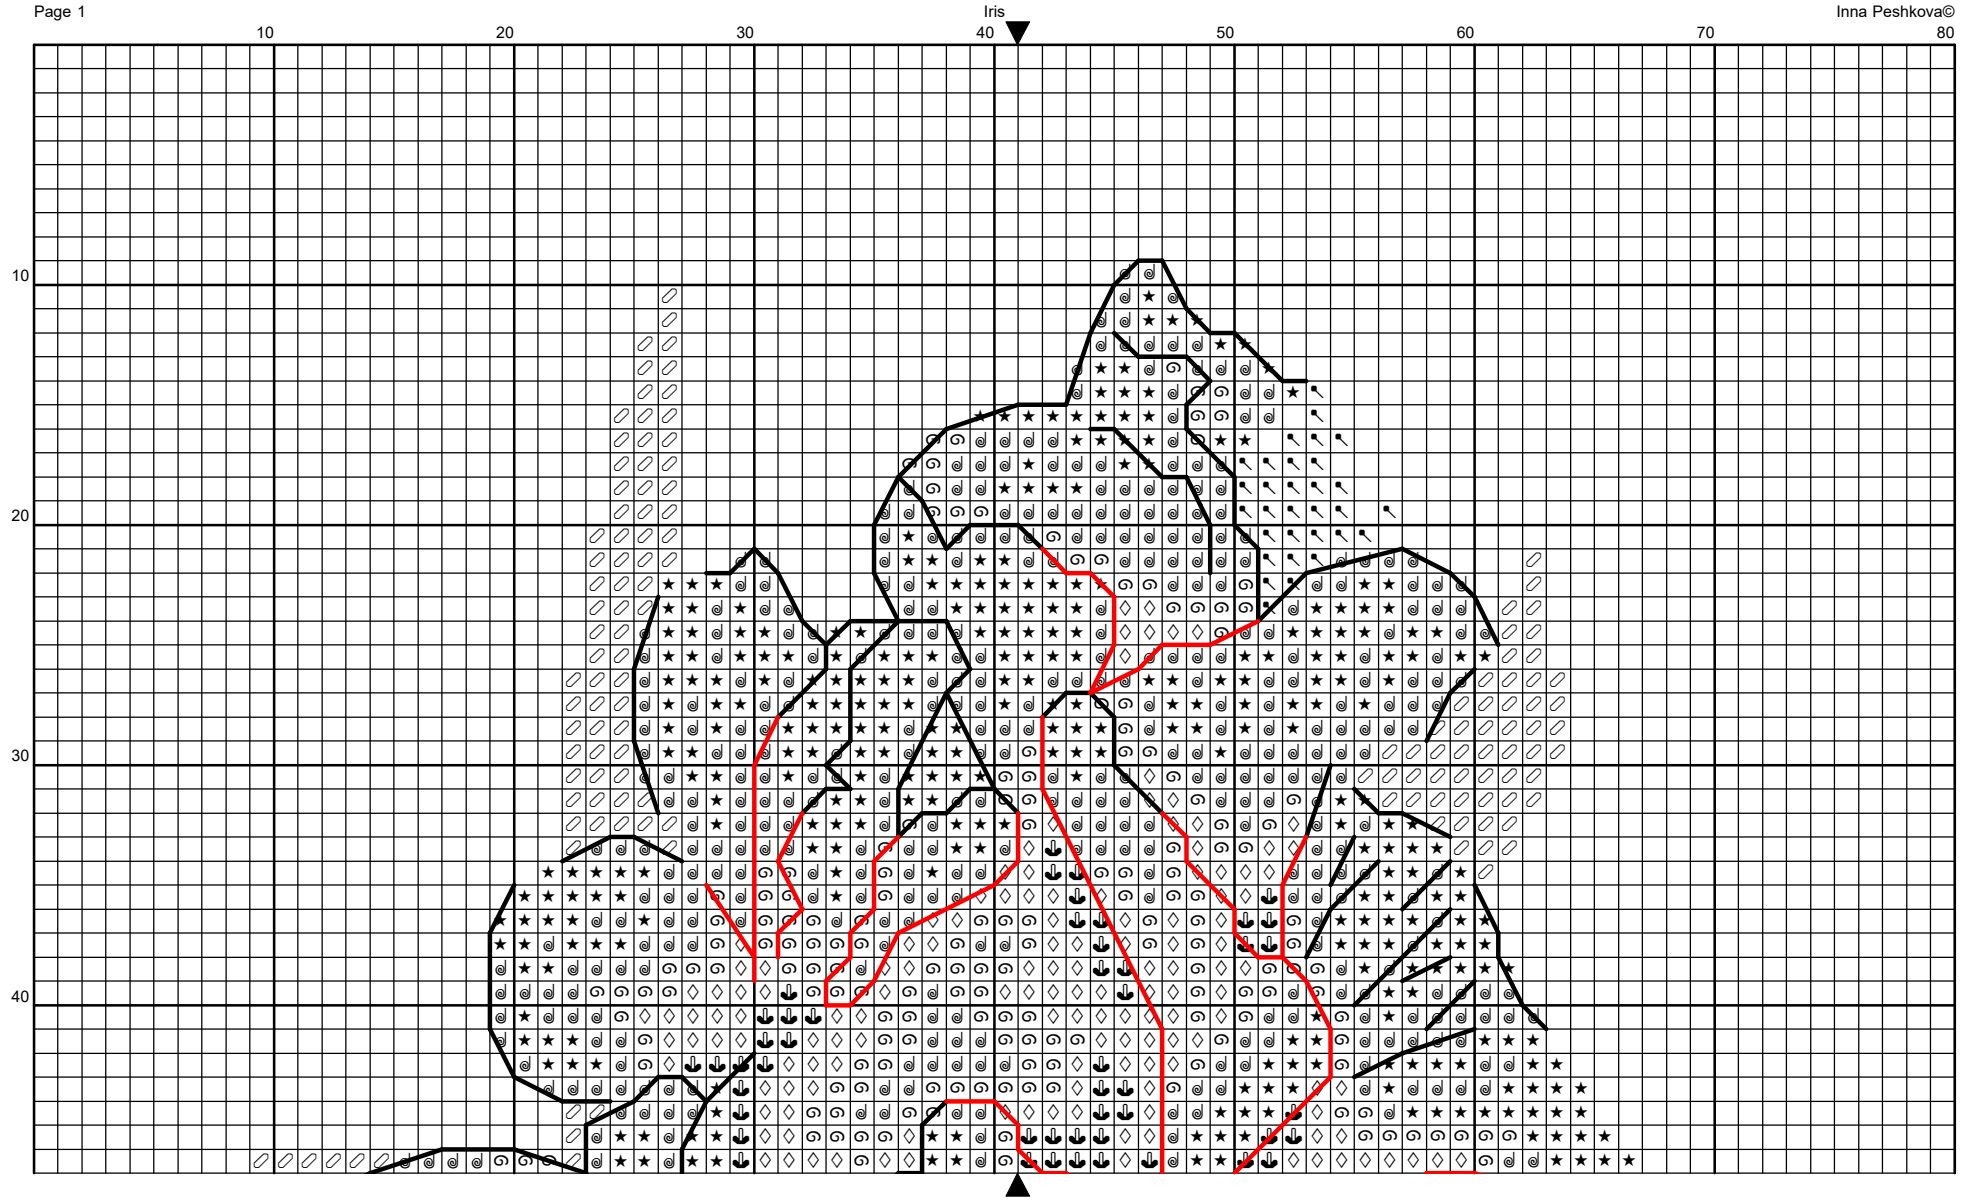

Iris - Free pattern

Designer: Inna Peshkova

Size: 78 x 112 stitches

Number of DMC colors: 16

Stitch types: cross stitch, half stitch, back stitch

10

20

30

10 20 30 40 Iris 50 60 70 80

50

60

70

80

90

Iris - FREE PATTERN

Floss Key

Designer: Inna Peshkova©

Recommended Fabric:

- Aida 14 – white or cream
- Aida 16 – white or cream
- Brittney Lugana – white or ecru
- Murano – white or ecru

Size in stitches: 78 x 112

Cross stitch:

| Symbol | DMC | Color name | Strands |
|--------|------|----------------------|---------|
| ◆ | 25 | Ultra Light Lavender | 2 |
| ◎ | 26 | Pale Lavender | 2 |
| ↓ | 158 | Deep mauve | 2 |
| ◇ | 333 | Deep violet | 2 |
| @ | 340 | Wisteria violet | 2 |
| ★ | 341 | Hydrangea blue | 2 |
| m | 612 | String brown | 2 |
| ◇ | 613 | Rope brown | 2 |
| ♥ | 677 | Sand gold | 2 |
| + | 733 | Golden green | 2 |
| ○ | 734 | Light Olive green | 2 |
| ▲ | 3042 | Lilac | 2 |
| ≡ | 3743 | Pale lilac | 2 |
| ⊖ | 3746 | Iris violet | 2 |
| ▮ | 3821 | Straw yellow | 2 |