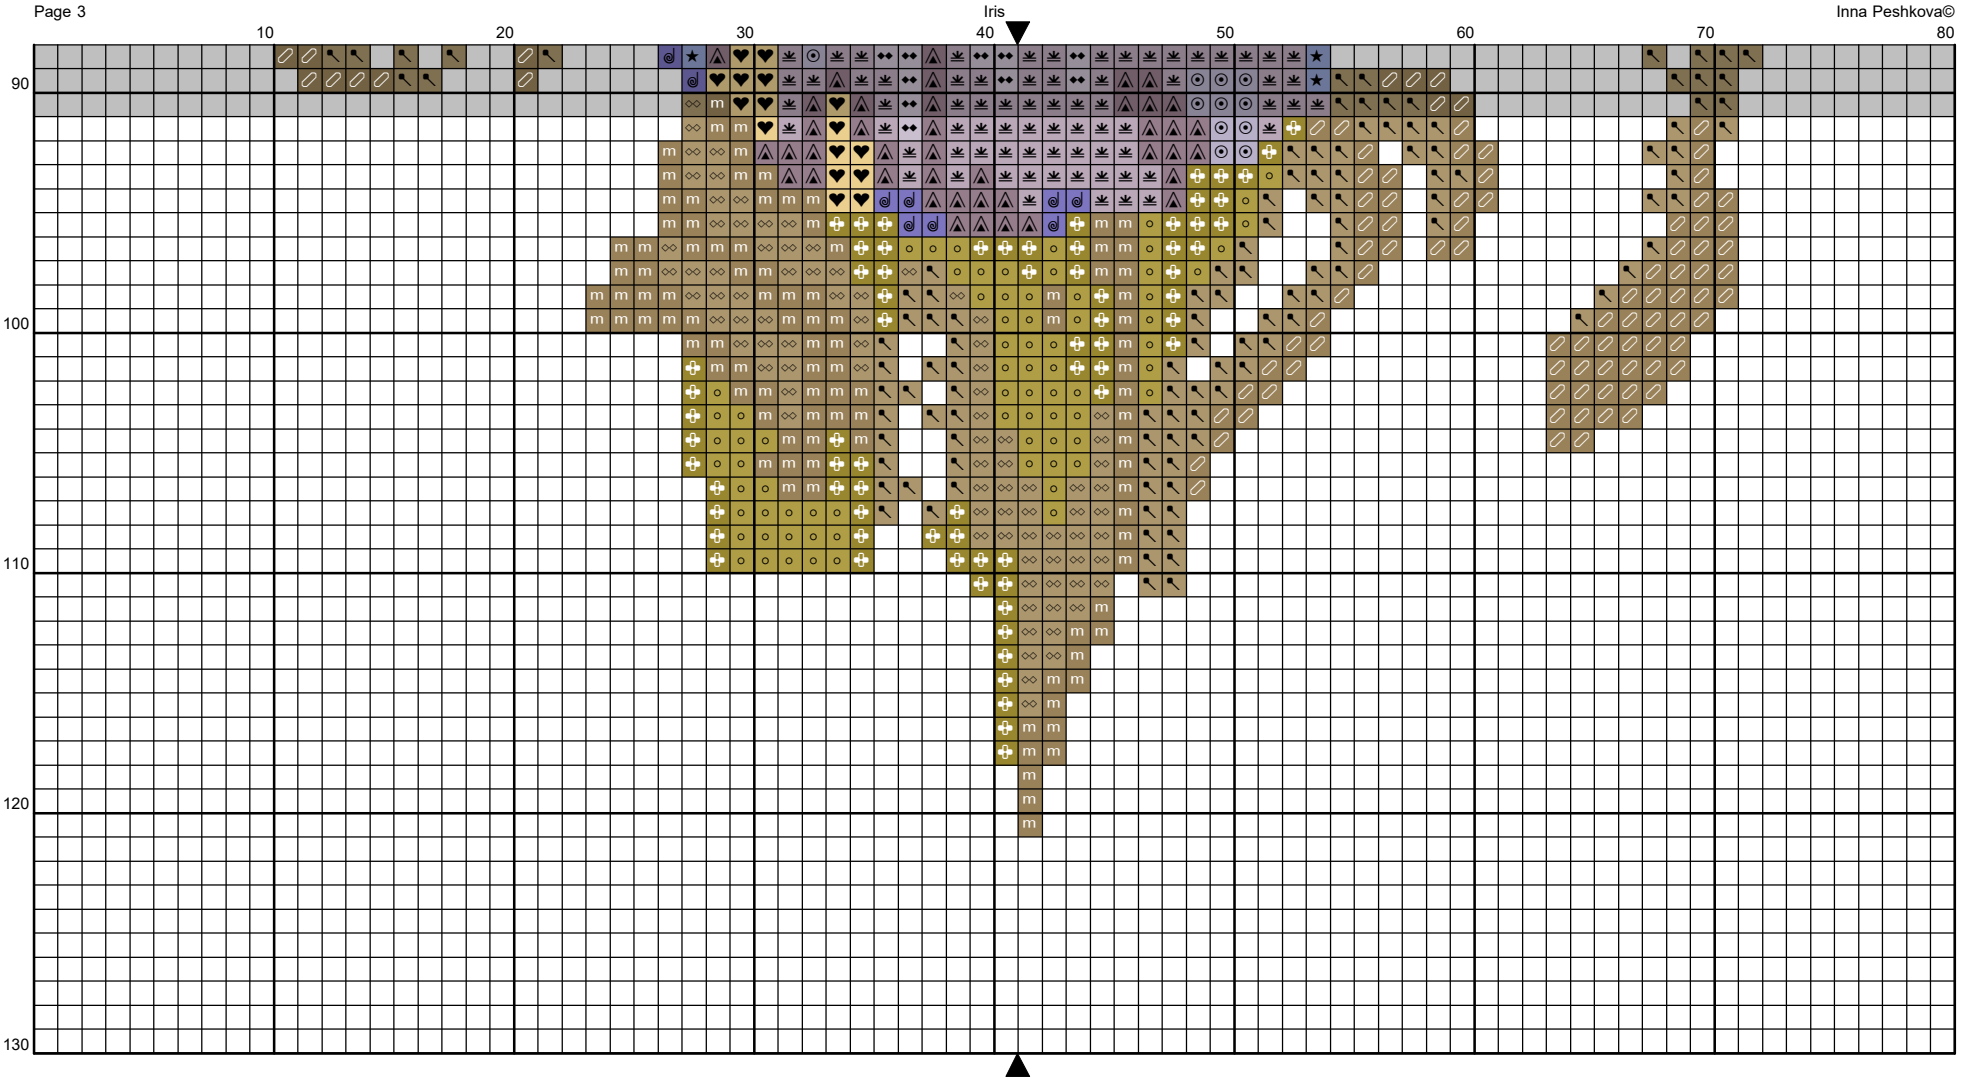

Iris - Free pattern

Designer: Inna Peshkova

Size: 78 x 112 stitches

Number of DMC colors: 16

Stitch types: cross stitch, half stitch, back stitch

10

20

30

10 20 30 40 Iris 50 60 70 80

50

60

70

80

90

Iris - FREE PATTERN

Floss Key

Designer: Inna Peshkova©

Recommended Fabric:

- Aida 14 – white or cream
- Aida 16 – white or cream
- Brittney Lugana – white or ecru
- Murano – white or ecru

Size in stitches: 78 x 112

Cross stitch:

| Symbol | DMC | Color name | Strands |
|--------|------|----------------------|---------|
| ◆ | 25 | Ultra Light Lavender | 2 |
| ◎ | 26 | Pale Lavender | 2 |
| ↓ | 158 | Deep mauve | 2 |
| ◇ | 333 | Deep violet | 2 |
| @ | 340 | Wisteria violet | 2 |
| ★ | 341 | Hydrangea blue | 2 |
| m | 612 | String brown | 2 |
| ◇ | 613 | Rope brown | 2 |
| ♥ | 677 | Sand gold | 2 |
| + | 733 | Golden green | 2 |
| ○ | 734 | Light Olive green | 2 |
| ▲ | 3042 | Lilac | 2 |
| ≡ | 3743 | Pale lilac | 2 |
| ⊖ | 3746 | Iris violet | 2 |
| ▮ | 3821 | Straw yellow | 2 |

Half Stitch:

| Symbol | DMC | Color name | Strands |
|--------|-----|--------------|---------|
| ⌒ | 612 | String brown | 1 |
| ⌒ | 613 | Rope brown | 1 |

Back Stitch:

| Symbol | DMC | Color name | Strands |
|--------|-----|------------|---------|
| — | 310 | Black | 1 |
| — | 310 | Black | 2 |