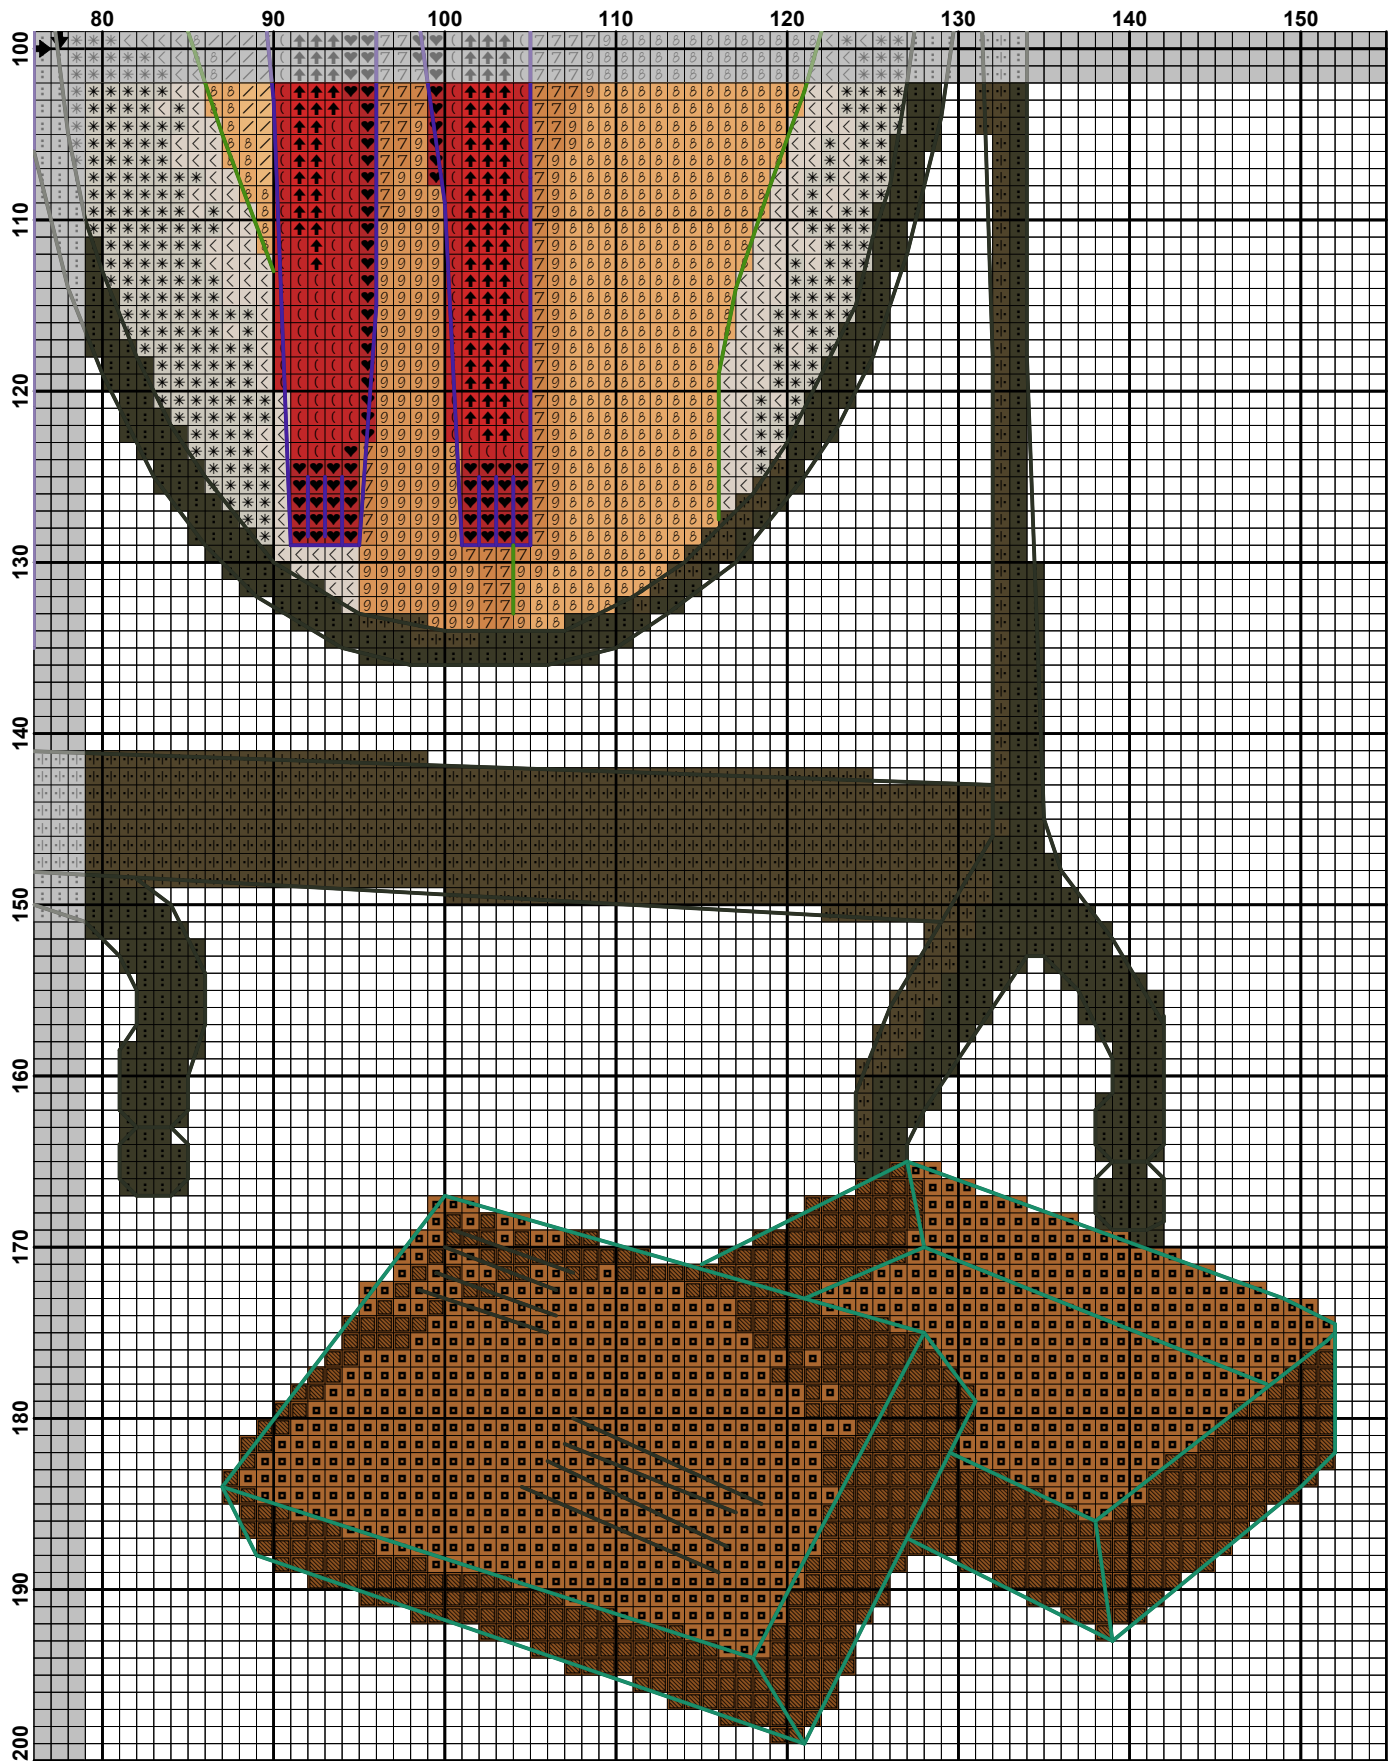

**FREE
PATTERN**

EKATERINA CHAIKOVKAYA©
by SmartCrossStitch

Pattern Name: Hilda. Gift from Granny - FREE PATTERN
Designed By: Ekaterina Chaikovskaya
Copyright: Free Pattern
Fabric: Aida 14, Cream
 152w X 199h Stitches
Size(s): 14 Count, 27.58w X 36.10h cm
 16 Count, 24.13w X 31.59h cm
 18 Count, 21.45w X 28.08h cm

Floss Used for Full Stitches:

Symbol	Strands	Type	Number	Color
	2	DMC	301	Mahogany-MD
	2	DMC	310	Black
	2	DMC	317	Pewter Gray
	2	DMC	321	Christmas Red
	2	DMC	400	Mahogany-DK
	2	DMC	402	Mahogany-VY LT
	2	DMC	407	Desert Sand-DK
	2	DMC	413	Pewter Gray-DK
	2	DMC	453	Shell Gray-LT
	2	DMC	608	Bright Orange
	2	DMC	666	Christmas Red-BRT
	2	DMC	938	Coffee Brown-UL DK
	2	DMC	945	Tawny
	2	DMC	946	Burnt Orange-MD
	2	DMC	3064	Desert Sand
	2	DMC	3371	Black Brown
	2	DMC	3712	Salmon-MD
	2	DMC	3776	Mahogany-LT
	2	DMC	3799	Pewter Gray-VY DK
	2	DMC	3856	Mahogany-UL VY LT
	2	DMC	3857	Rosewood-DK
	2	DMC	5200	White
	1	DMC	225	Shell Pink-UL VY LT
	1	DMC	453	Shell Gray-LT
	1	DMC	321	Christmas Red
	1	DMC	666	Christmas Red-BRT
	1	DMC	3776	Mahogany-LT
	1	DMC	402	Mahogany-VY LT
	1	DMC	402	Mahogany-VY LT
	1	DMC	3856	Mahogany-UL VY LT
	1	DMC	407	Desert Sand-DK
	1	DMC	3064	Desert Sand
	1	DMC	945	Tawny
	1	DMC	3856	Mahogany-UL VY LT

Floss Used for Quarter Stitches:

Symbol	Strands	Type	Number	Color
	2	DMC	3856	Mahogany-UL VY LT

Floss Used for Petite Stitches:

Symbol	Strands	Type	Number	Color
	2	DMC	310	Black
	2	DMC	321	Christmas Red

Symbol	Strands	Type	Number	Color
	2	DMC	402	Mahogany-VY LT
	2	DMC	946	Burnt Orange-MD
	2	DMC	3712	Salmon-MD
	2	DMC	3760	Wedgewood-MD
	2	DMC	3856	Mahogany-UL VY LT
	2	DMC	5200	White
	1	DMC	402	Mahogany-VY LT
	1	DMC	3856	Mahogany-UL VY LT

Floss Used for Back Stitches:

Symbol	Strands	Type	Number	Color
	1	DMC	310	Black
	1	DMC	321	Christmas Red
	1	DMC	400	Mahogany-DK
	1	DMC	814	Garnet-DK
	2	DMC	938	Coffee Brown-UL DK
	1	DMC	3857	Rosewood-DK
	1	DMC	5200	White