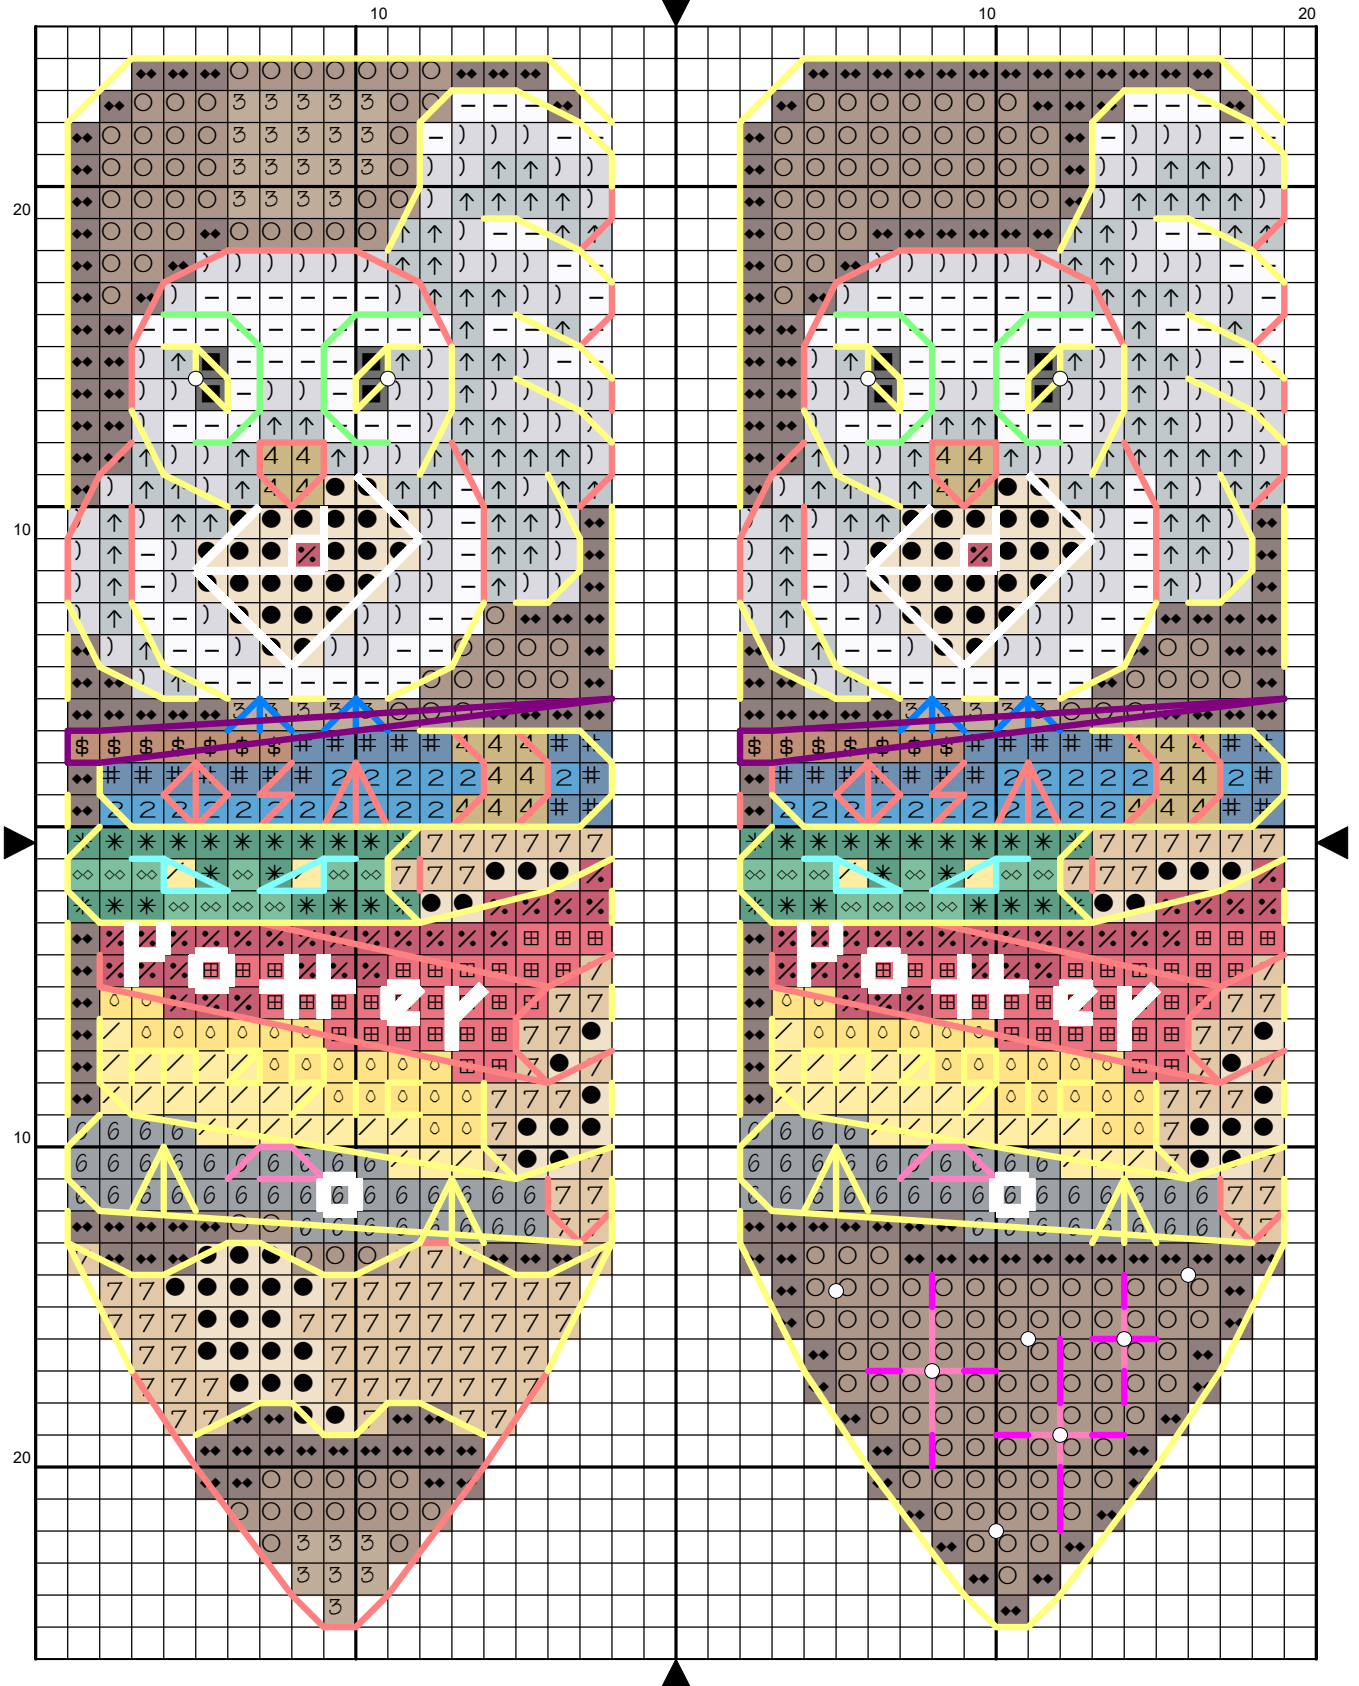

Hedwig Owl Pencils

Designer: Your Briar Patch

[Instagram.com/yourbriarpatch](https://www.instagram.com/yourbriarpatch)

<http://smartcrossstitch.com/>

Size in stitches:
49 x 17 each pattern

Floss Type: DMC

Happy Stitching!

Hedwig Owl

Cross Stitch

Color	Symbol	DMC	Strands	Color	Symbol	DMC	Strands
		310	2			833	2
		321	2			839	2
		414	2			840	2
		415	2			841	2
		726	2			909	2
		727	2			912	2
		738	2			995	2
		739	2			3801	2
		762	2			3826	2
		825	2			B5200	2

Back Stitch

Color	Symbol	DMC	Strands	Color	Symbol	DMC	Strands
		310	1			833	2
		310	2			839	1
		414	2			3820	2
		726	1			3826	2
		762	2			B5200	1

French Knots

Symbol	DMC	Strands	Symbol	DMC	Strands
	B5200	1			

The puzzle grid is 40 columns wide and 40 rows high. It is divided into four quadrants by a vertical line at column 20 and a horizontal line at row 20. The top-left and bottom-right quadrants are mostly empty grid cells. The top-right and bottom-left quadrants contain the puzzle content. The puzzle content includes numbers 1-7, letters 3, 4, symbols \$, #, %, *, /, \, \infty, \circ, \bullet, \uparrow, \downarrow, \leftarrow, \rightarrow, and decorative elements like owl silhouettes and arrows.